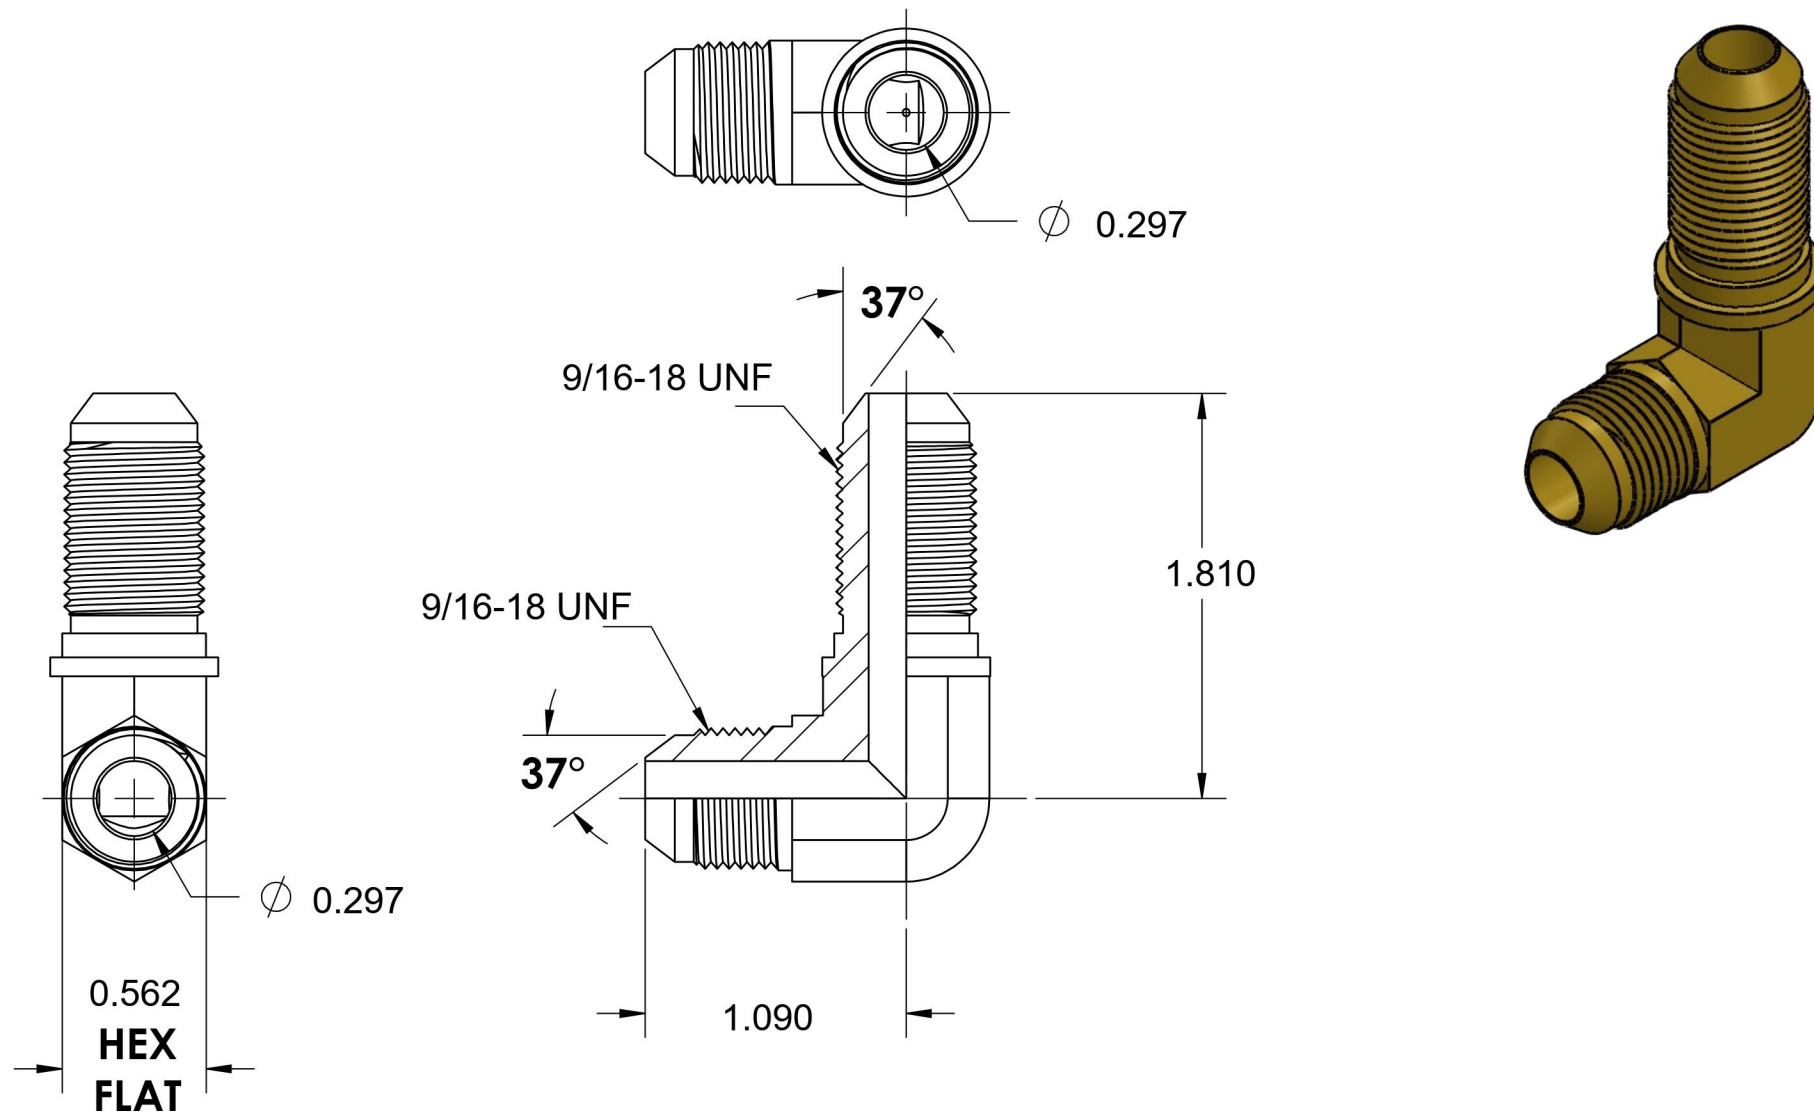

# 2701-06-06-B

Brass, SAE J514 37° Flare Bulkhead 90° Elbow, 3/8" Male JIC x 3/8" Male JIC

6701 Cochran Road  
Solon, Ohio 44139  
Phone: (440) 248-1880  
Toll Free: 1-888-331-1523

<b>Temperature Rating</b>	<b>Material</b>	<b>Industry Standards</b>	<b>Series</b>
-325°F to 400°F	CA37700 Brass	SAE J514	2701-B
<b>Pressure Rating</b>	<b>Finish</b>		<b>Series Description</b>
3300 psi	Natural Finish		SAE J514 37° Flare Bulkhead 90° Elbow