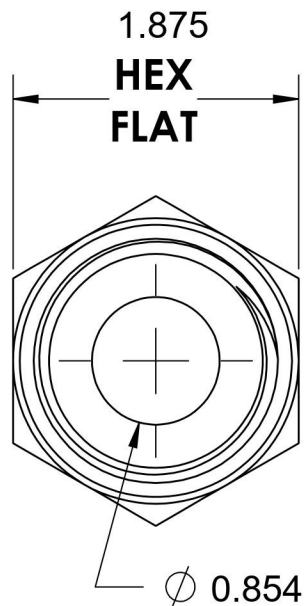

6405-20-12-O-B

Brass, SAE J1926 O-Ring Boss Female Adapter, 1-5/8-12 Male ORB x 3/4" Female NPTF

6701 Cochran Road
Solon, Ohio 44139
Phone: (440) 248-1880
Toll Free: 1-888-331-1523

Temperature Rating	Material	Industry Standards	Series
-40°F to 250°F	C36000 Brass	SAE J1926-3, SAE J476 SAE J515	6405-O-B
Pressure Rating	Finish		Series Description
1900 psi	Natural Finish		SAE J1926 O-Ring Boss Female Adapter