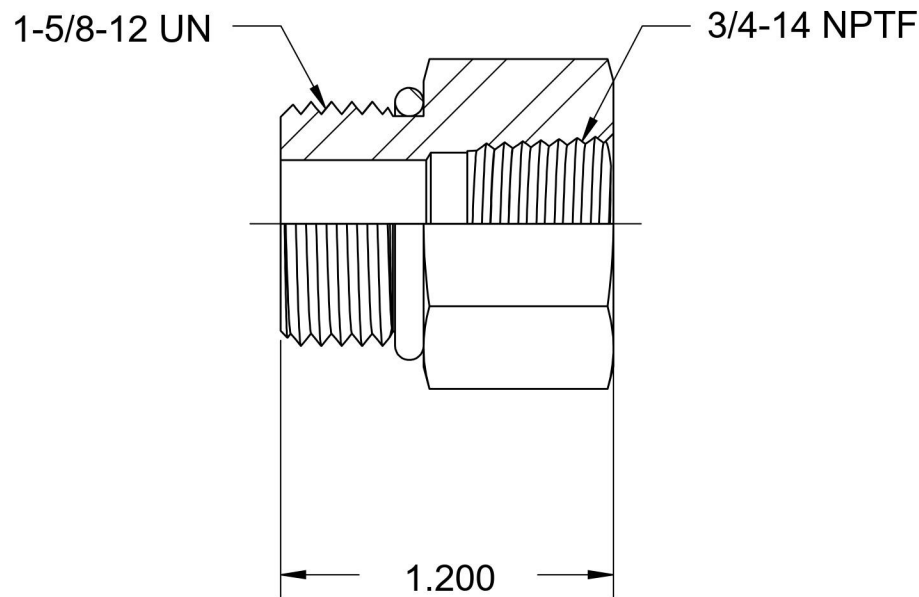

6405-20-12-O-B

Brass, SAE J1926 O-Ring Boss Female Adapter, 1-5/8-12 Male ORB x 3/4" Female NPTF

6701 Cochran Road
Solon, Ohio 44139
Phone: (440) 248-1880
Toll Free: 1-888-331-1523

Temperature Rating	Material	Industry Standards	Series
-40°F to 250°F	C36000 Brass	SAE J1926-3, SAE J476 SAE J515	6405-O-B
Pressure Rating	Finish		Series Description
1900 psi	Natural Finish		SAE J1926 O-Ring Boss Female Adapter