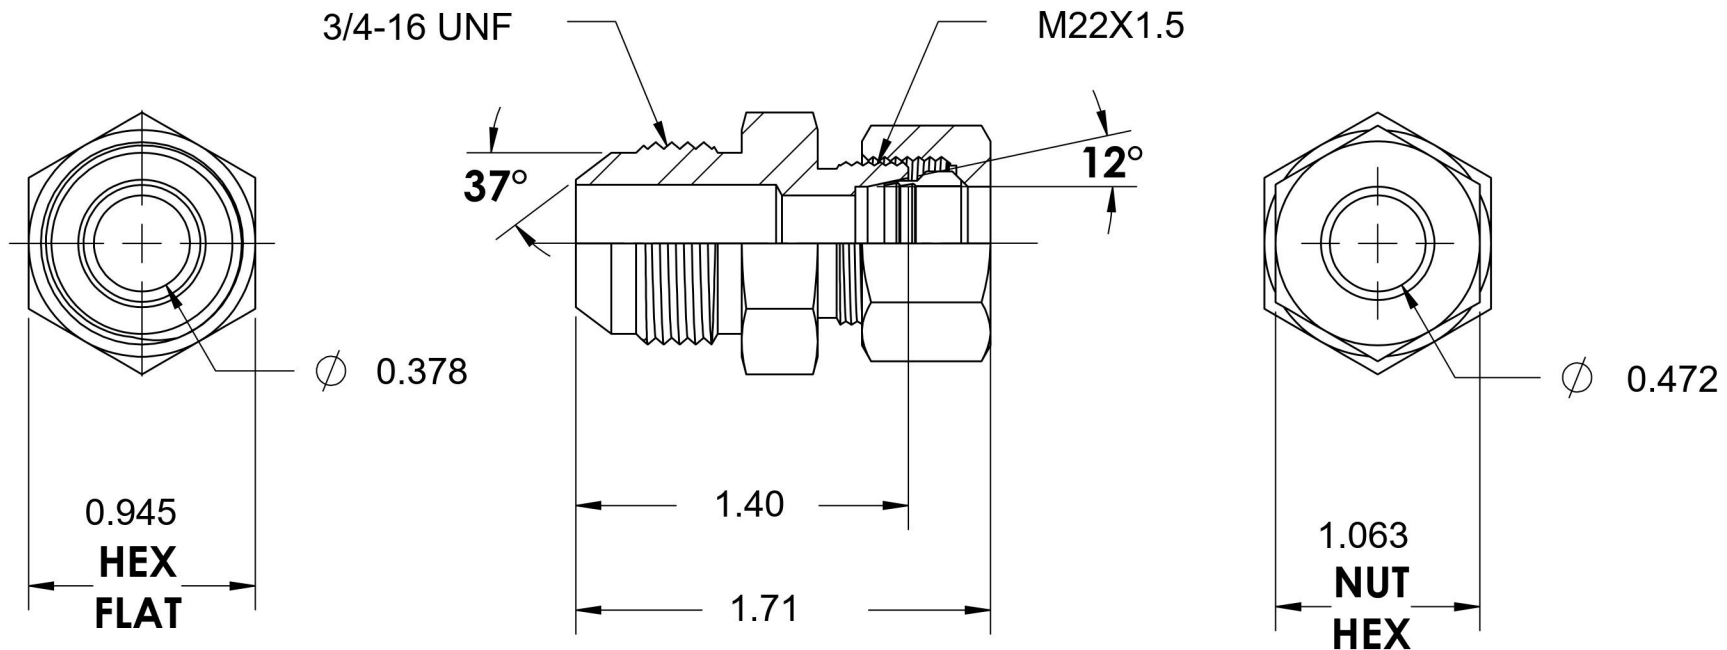

7005-08-L15-22-NBR-SS

Stainless Steel, SAE J514 37° Flare/ISO 8434-1 Light Series Male Adapter, Nut and Bite Ring Assembled, 1/2" Male JIC x M22X1.5 DIN Tube

6701 Cochran Road
Solon, Ohio 44139
Phone: (440) 248-1880
Toll Free: 1-888-331-1523

Temperature Rating	Material	Industry Standards	Series
-425°F to 1200°F	316/316L Stainless Steel	SAE J514, ISO 8434-1	7005-DIN LIGHT-NBR-SS
Pressure Rating	Finish		Series Description
5800 psi	Passivated		SAE J514 37° Flare/ISO 8434-1 Light Series Male Adapter Nut and Bite Ring Assembled