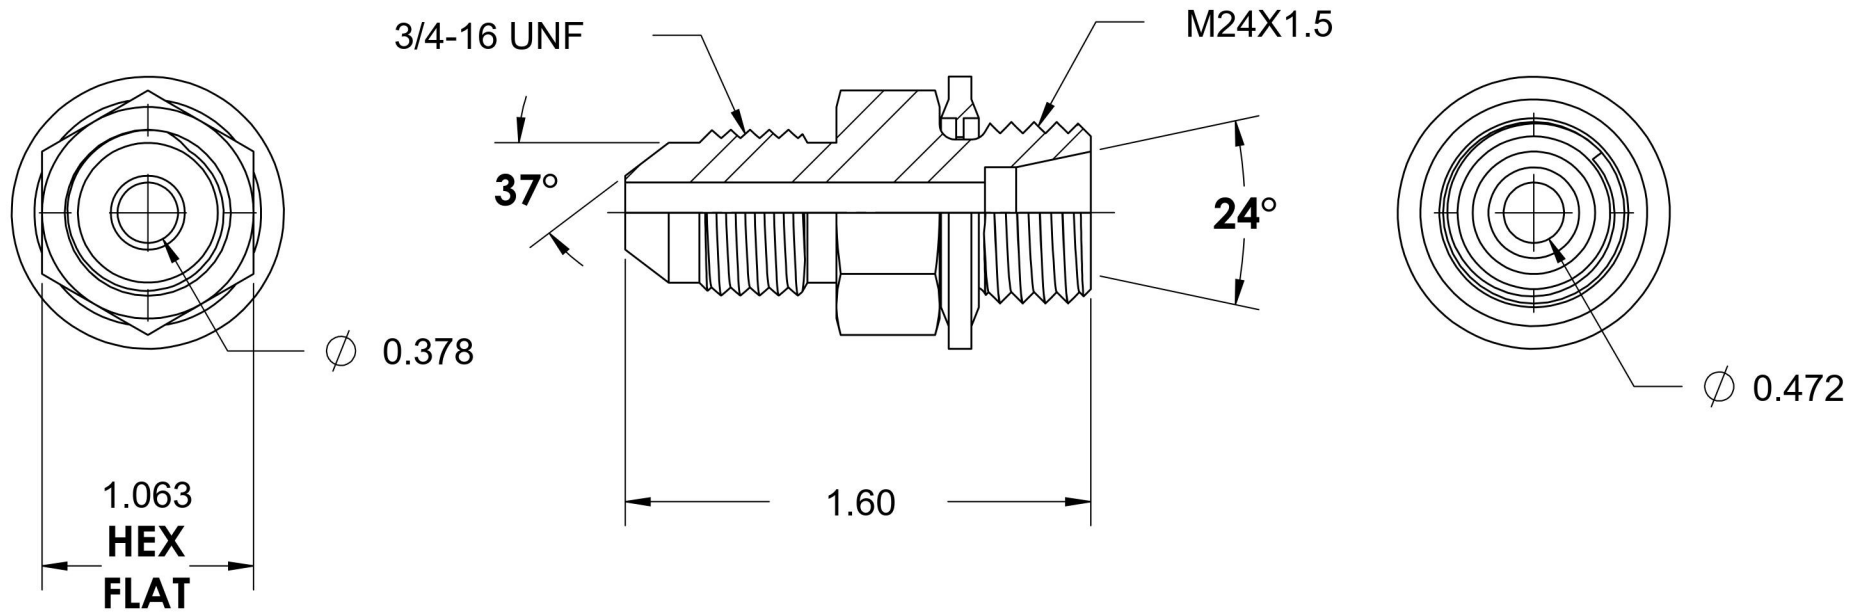

# 7005-08-S16-24-BS

Steel, SAE J514 37° Flare/ISO 8434-1 Heavy Series Male Adapter, Bonded Seal Assembled, 1/2" Male JIC x M24X1.5 Male DIN Line/Tube/Port

6701 Cochran Road  
Solon, Ohio 44139  
Phone: (440) 248-1880  
Toll Free: 1-888-331-1523

Temperature Rating	Material	Industry Standards	Series
-40°F to 250°F	C1045 / 12L14 Steel	SAE J514, ISO 8434-1	7005-DIN HEAVY-BS
Pressure Rating	Finish	ISO 9974, ASTM B633	Series Description
6000 psi	Trivalent Zinc		SAE J514 37° Flare/ISO 8434-1 Heavy Series Male Adapter Bonded Seal Assembled