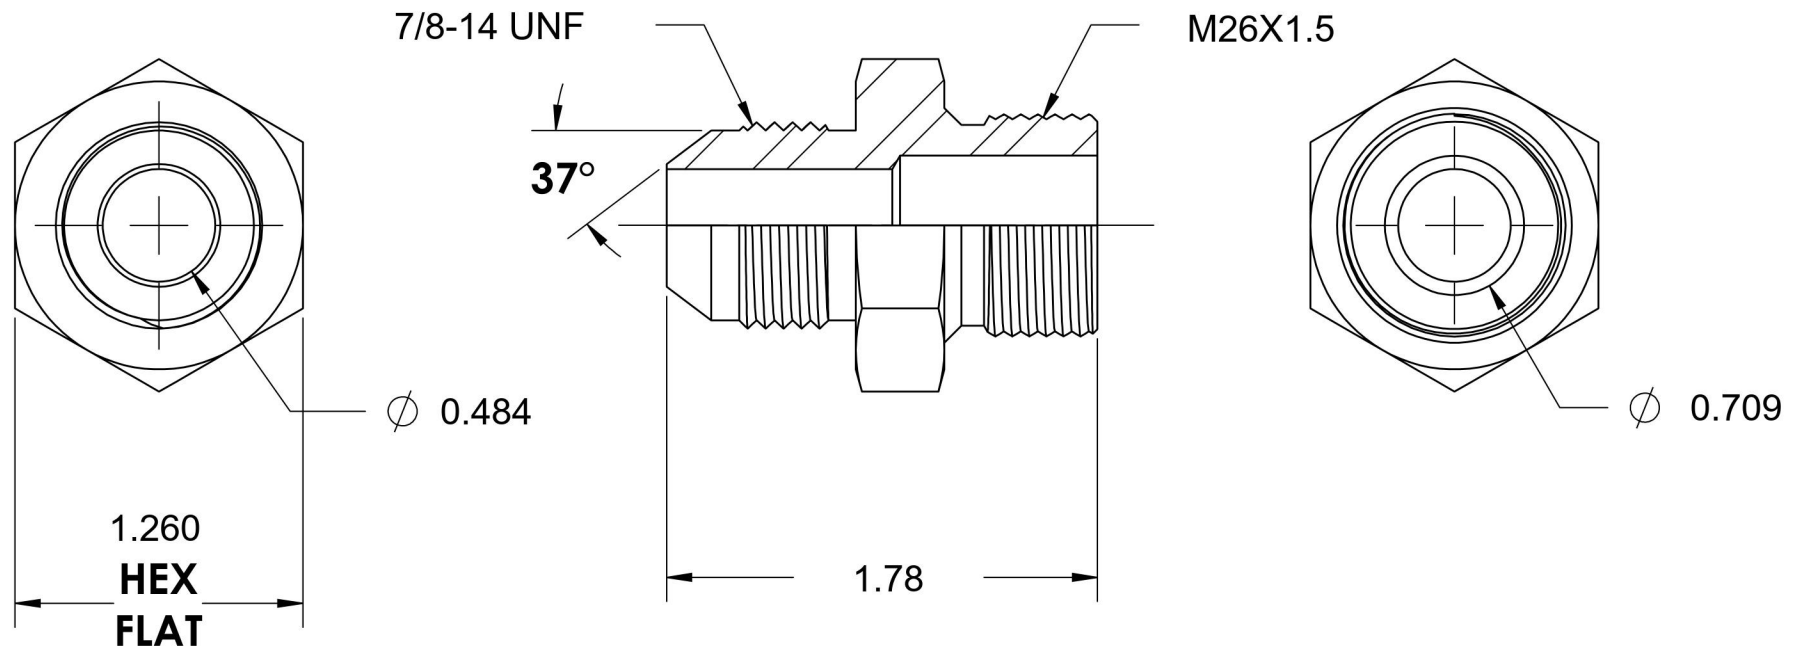

7005-10-26-SS

Stainless Steel, SAE J514 37° Flare Male Metric Port/Line Connector, 5/8" Male JIC x M26X1.5 Male Metric 60° Line/Port

6701 Cochran Road
Solon, Ohio 44139
Phone: (440) 248-1880
Toll Free: 1-888-331-1523

Temperature Rating -425°F to 1200°F	Material 316/316L Stainless Steel	Industry Standards SAE J514, ISO 9974	Series 7005-SS
Pressure Rating 5000 psi	Finish Passivated		Series Description SAE J514 37° Flare Male Metric Port/Line Connector