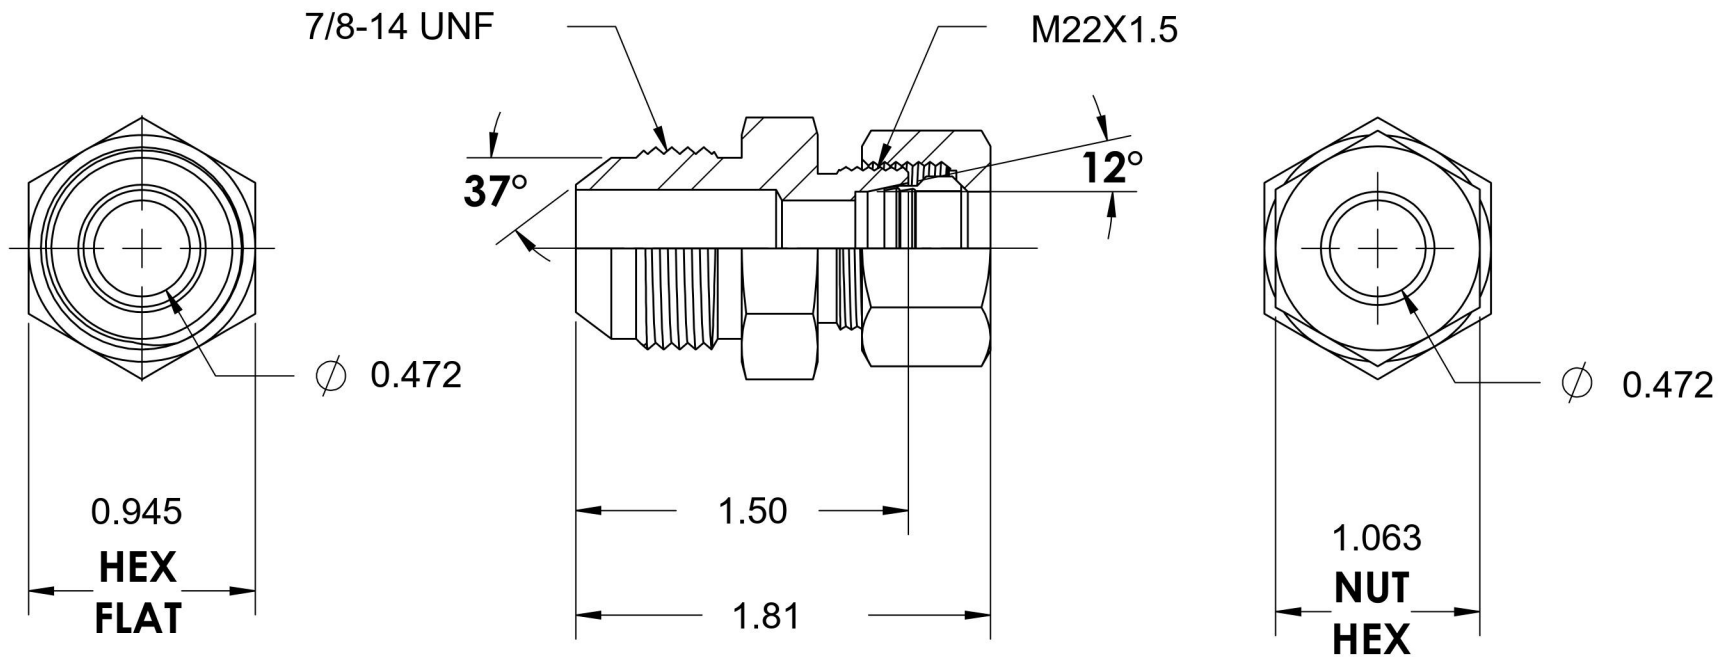

# 7005-10-L15-22-NBR

Steel, SAE J514 37° Flare/ISO 8434-1 Light Series Male Adapter, Nut and Bite Ring Assembled, 5/8" Male JIC x M22X1.5 DIN Tube

6701 Cochran Road  
Solon, Ohio 44139  
Phone: (440) 248-1880  
Toll Free: 1-888-331-1523

<b>Temperature Rating</b>	<b>Material</b>	<b>Industry Standards</b>	<b>Series</b>
-65°F to 500°F	C1045 / 12L14 Steel	SAE J514, ISO 8434-1	7005-DIN LIGHT-NBR
<b>Pressure Rating</b>	<b>Finish</b>	ASTM B633	<b>Series Description</b>
5000 psi	Trivalent Zinc		SAE J514 37° Flare/ISO 8434-1 Light Series Male Adapter Nut and Bite Ring Assembled