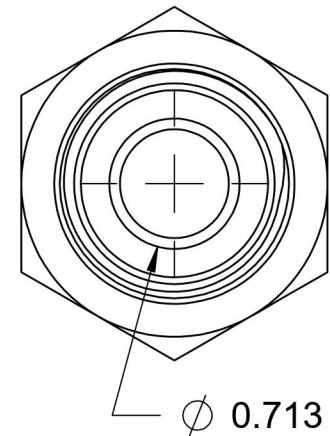

# 7002-05-12

Steel, SAE J514 37° Flare Male BSPP Port/Line Connector, 5/16" Male JIC x 3/4-14 Male BSPP 60° Line/Port

6701 Cochran Road  
Solon, Ohio 44139  
Phone: (440) 248-1880  
Toll Free: 1-888-331-1523

<b>Temperature Rating</b>	<b>Material</b>	<b>Industry Standards</b>	<b>Series</b>
-65°F to 500°F	C1045/12L14 Steel	SAE J514, ISO 1179	7002
<b>Pressure Rating</b>	<b>Finish</b>	ISO 8434-6, ASTM B633	<b>Series Description</b>
2900 psi	Trivalent Zinc		SAE J514 37° Flare Male BSPP Port/Line Connector