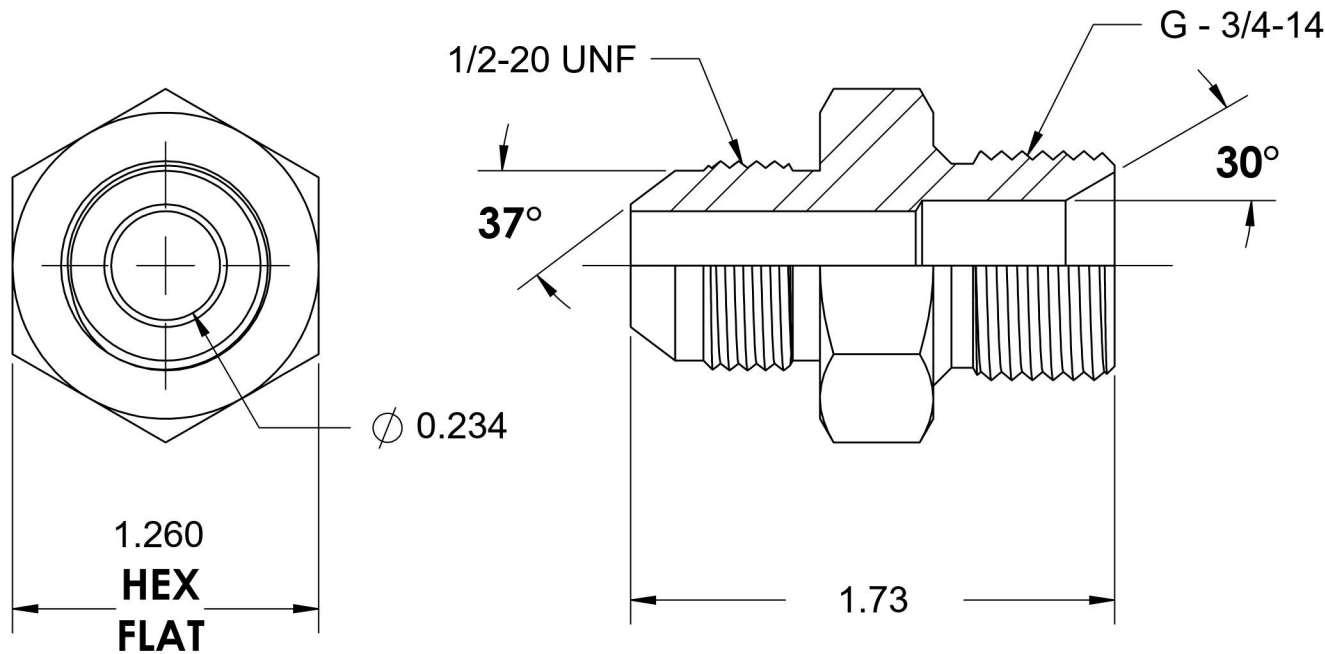

# 7002-05-12

Steel, SAE J514 37° Flare Male BSPP Port/Line Connector, 5/16" Male JIC x 3/4-14 Male BSPP 60° Line/Port

6701 Cochran Road  
Solon, Ohio 44139  
Phone: (440) 248-1880  
Toll Free: 1-888-331-1523

<b>Temperature Rating</b>	<b>Material</b>	<b>Industry Standards</b>	<b>Series</b>
-65°F to 500°F	C1045/12L14 Steel	SAE J514, ISO 1179	7002
<b>Pressure Rating</b>	<b>Finish</b>	ISO 8434-6, ASTM B633	<b>Series Description</b>
2900 psi	Trivalent Zinc		SAE J514 37° Flare Male BSPP Port/Line Connector