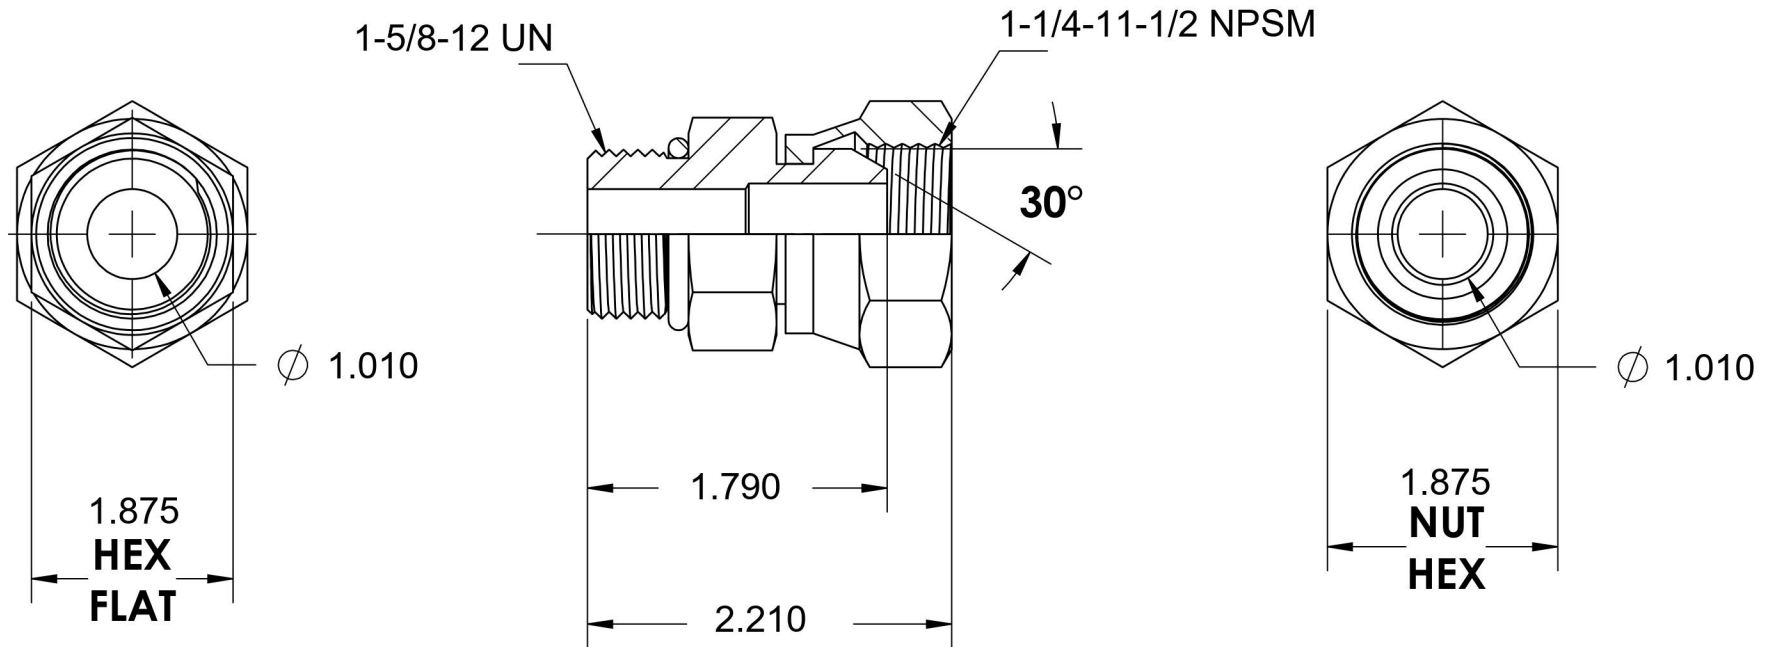

6900-20-20-O-SS

Stainless Steel, SAE J514 NPSM Swivel Port Connector, 1-5/8-12 Male ORB x 1-1/4" Female NPSM Swivel

6701 Cochran Road
Solon, Ohio 44139
Phone: (440) 248-1880
Toll Free: 1-888-331-1523

Temperature Rating	Material	Industry Standards	Series
-40°F to 250°F	316/316L Stainless Steel	SAE J514, SAE J476 SAE J1926-3, SAE J515	6900-O-SS
Pressure Rating	Finish		Series Description
2500 psi	Passivated		SAE J514 NPSM Swivel Port Connector