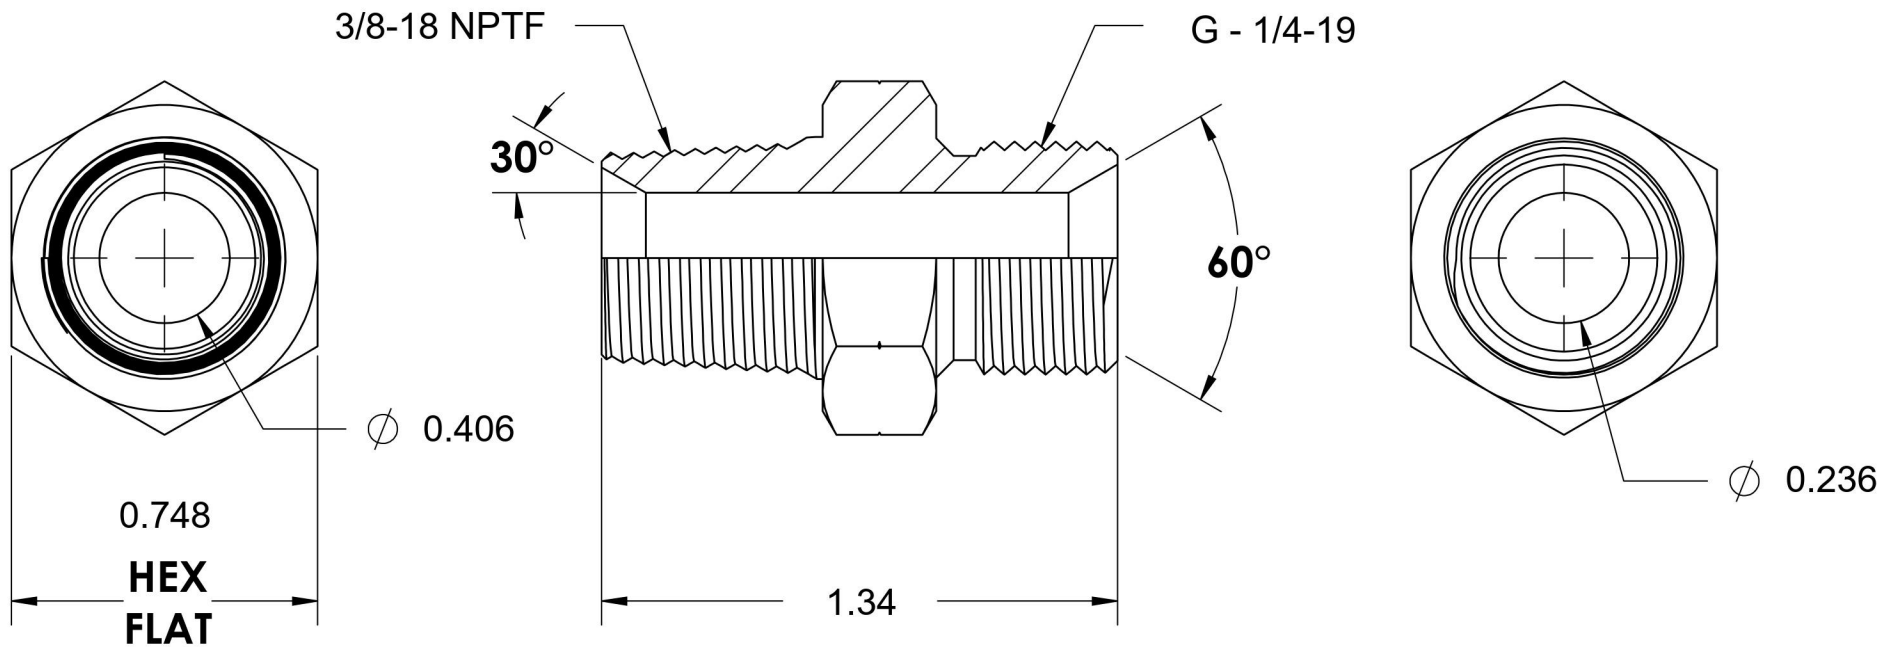

7032-06-04-SS

Stainless Steel, SAE J476 Pipe Male BSPP Port/Line Adapter, 3/8" Male NPTF 30° x 1/4-19 Male BSPP 60° Line/Port

6701 Cochran Road
Solon, Ohio 44139
Phone: (440) 248-1880
Toll Free: 1-888-331-1523

Temperature Rating	Material	Industry Standards	Series
-425°F to 1200°F	316/316L Stainless Steel	SAE J476, ISO 1179	7032-SS
Pressure Rating	Finish		Series Description
5100 psi	Passivated		SAE J476 Pipe Male BSPP Port/Line Adapter