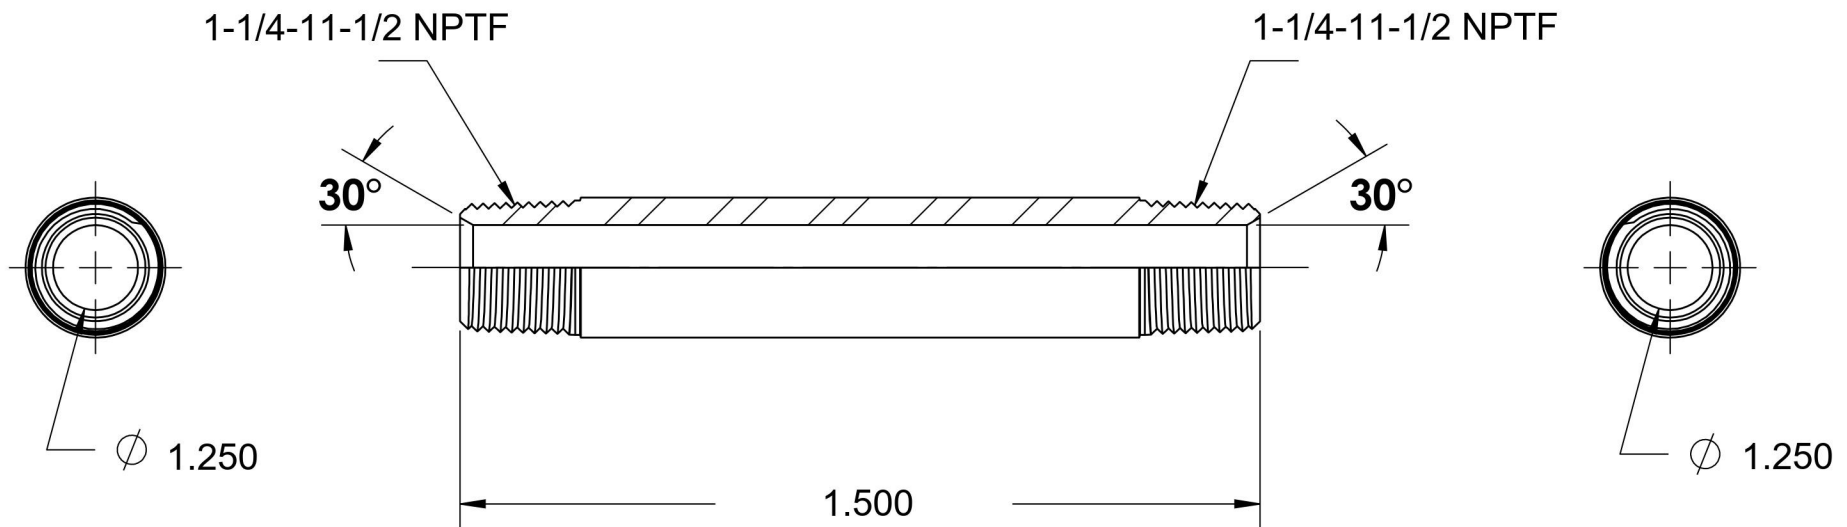

5404-N-20X1.500

Steel, SAE J514 Pipe Long Nipple, 1-1/4" Male NPTF 30° x 1-1/4" Male NPTF 30°

6701 Cochran Road
Solon, Ohio 44139
Phone: (440) 248-1880
Toll Free: 1-888-331-1523

Temperature Rating

-65°F to 500°F

Series

5404-N

Series Description

SAE J514 Pipe Long Nipple