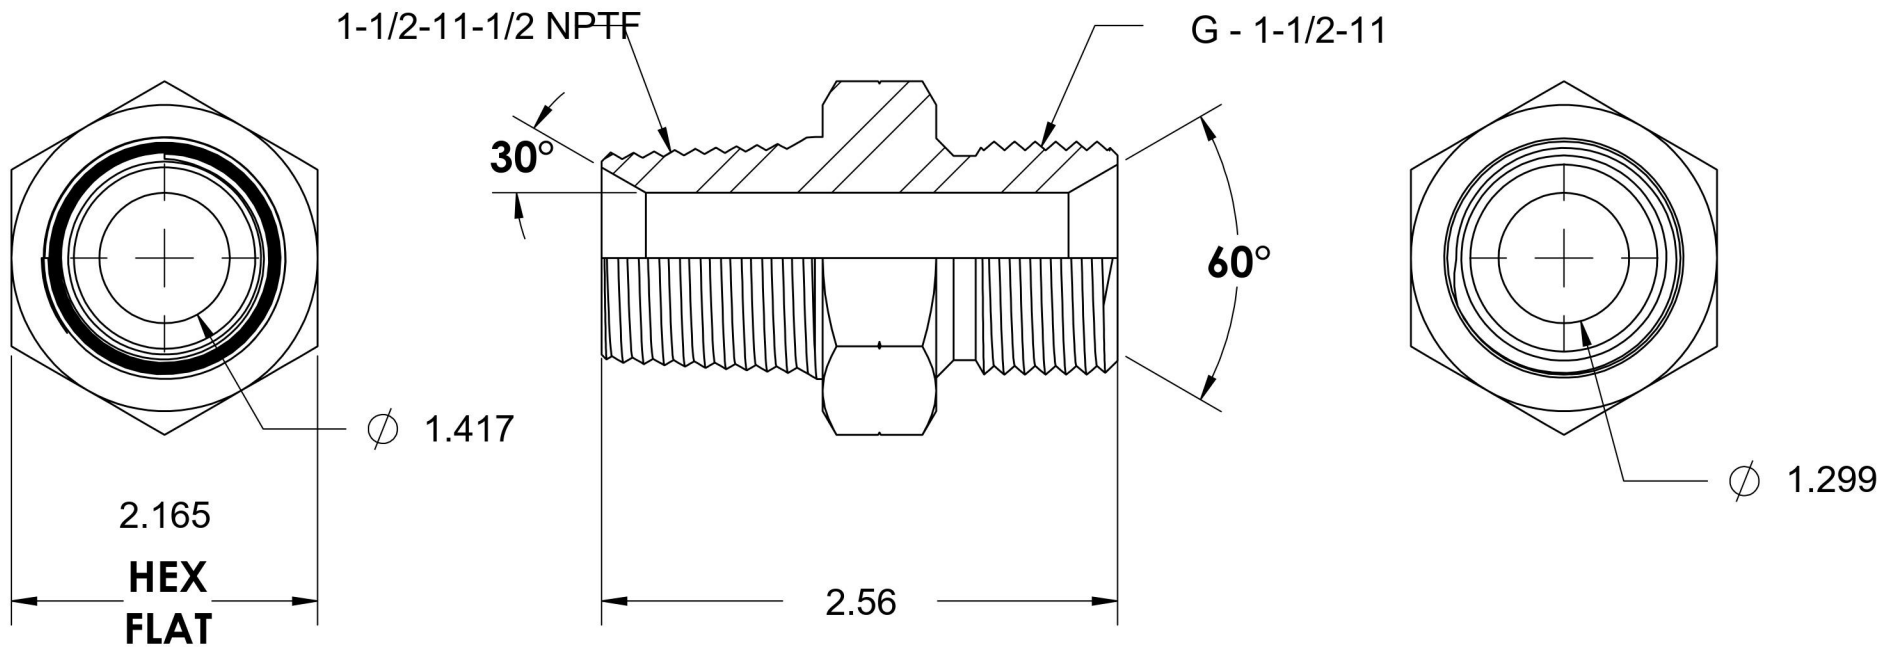

7032-24-24-SS

Stainless Steel, SAE J476 Pipe Male BSPP Port/Line Adapter, 1-1/2" Male NPTF 30° x 1-1/2-11 Male BSPP 60° Line/Port

6701 Cochran Road
Solon, Ohio 44139
Phone: (440) 248-1880
Toll Free: 1-888-331-1523

Temperature Rating	Material	Industry Standards	Series
-425°F to 1200°F	316/316L Stainless Steel	SAE J476, ISO 1179	7032-SS
Pressure Rating	Finish		Series Description
1500 psi	Passivated		SAE J476 Pipe Male BSPP Port/Line Adapter