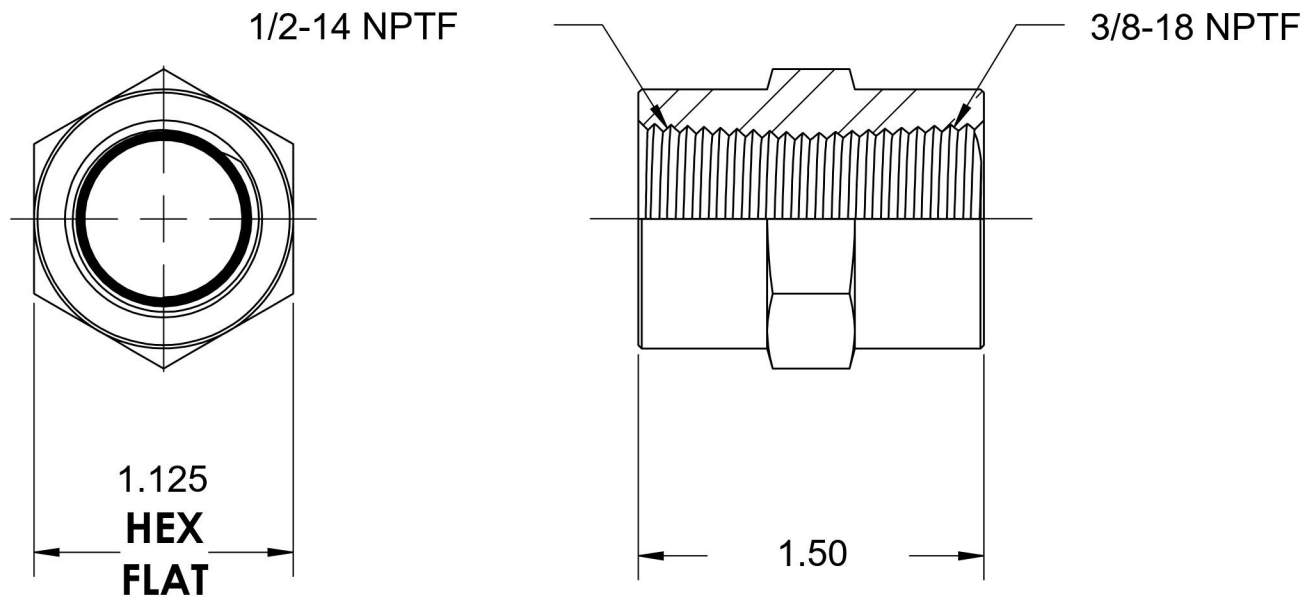

# 5000-08-06-B

Brass, SAE J514 Pipe Hex Coupling, 1/2" Female NPTF x 3/8" Female NPTF

6701 Cochran Road  
Solon, Ohio 44139  
Phone: (440) 248-1880  
Toll Free: 1-888-331-1523

**Temperature Rating**

-325°F to 400°F

**Pressure Rating**

3200 psi

**Material**

C36000 Brass

**Finish**

Natural Finish

**Industry Standards**

SAE J514 , SAE J476

**Series**

5000-B

**Series Description**

SAE J514 Pipe Hex Coupling