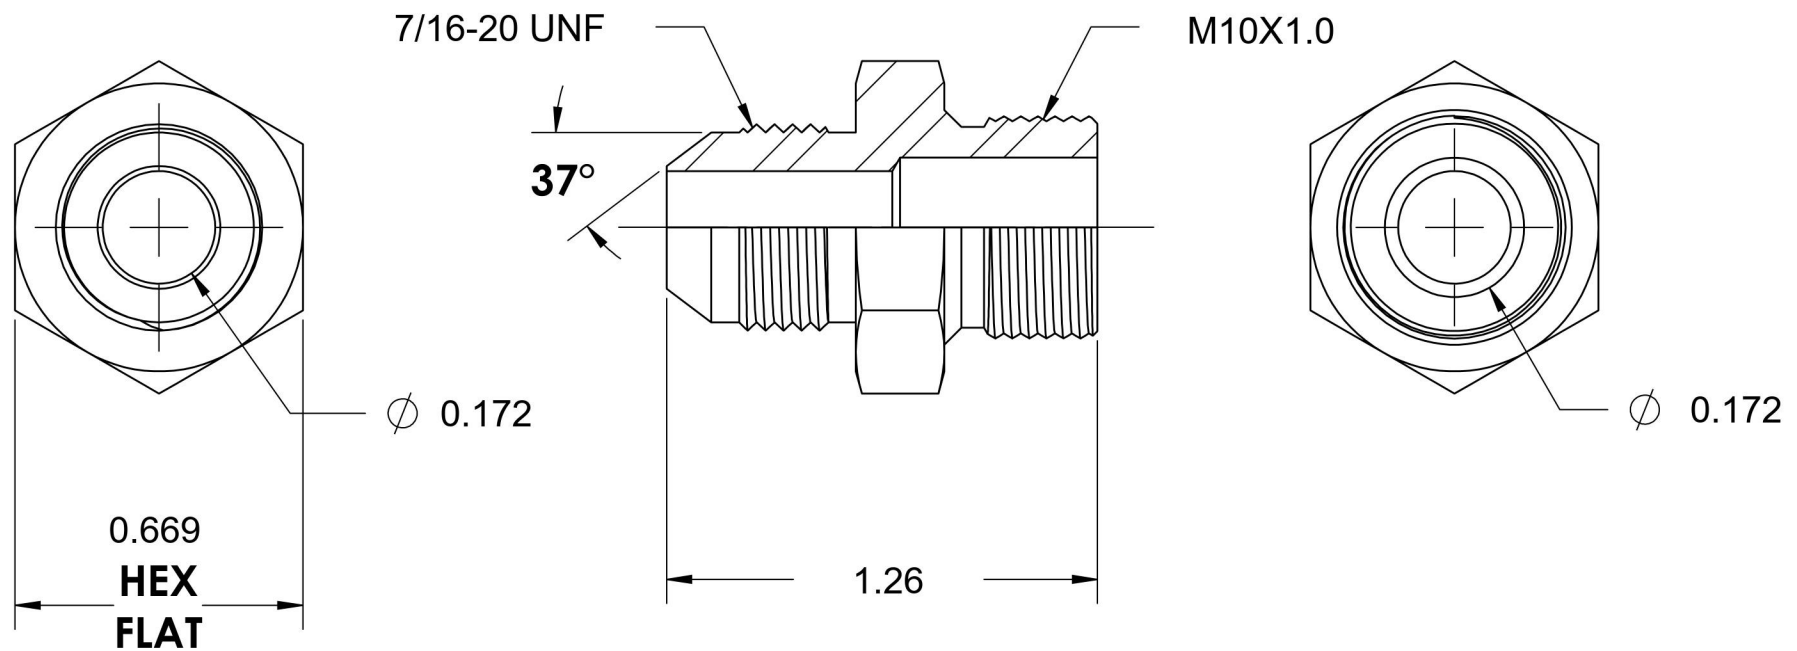

7005-04-10-SS

Stainless Steel, SAE J514 37° Flare Male Metric Port/Line Connector, 1/4" Male JIC x M10X1.0 Male Metric 60° Line/Port

6701 Cochran Road
Solon, Ohio 44139
Phone: (440) 248-1880
Toll Free: 1-888-331-1523

Temperature Rating -425°F to 1200°F	Material 316/316L Stainless Steel	Industry Standards SAE J514, ISO 9974	Series 7005-SS
Pressure Rating 6000 psi	Finish Passivated		Series Description SAE J514 37° Flare Male Metric Port/Line Connector