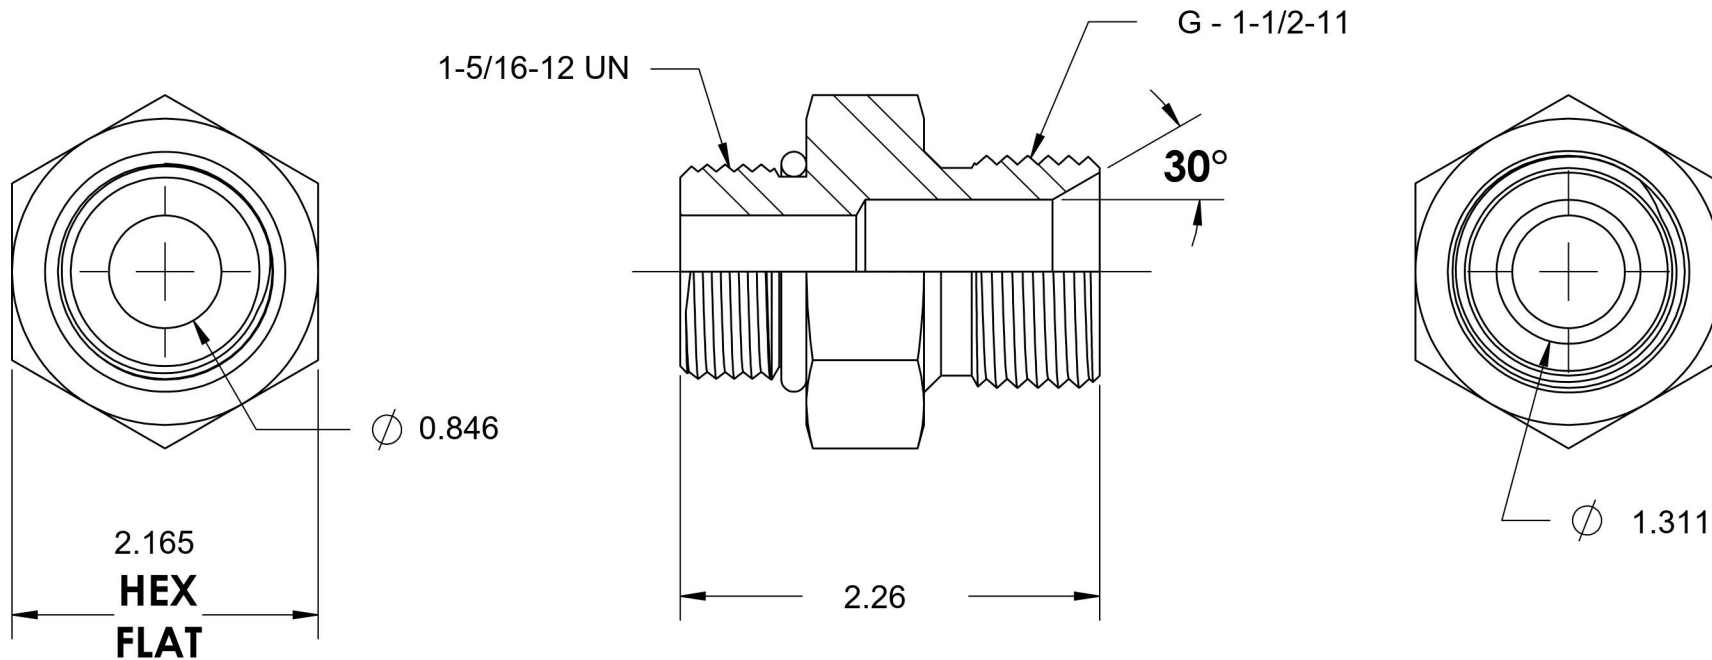

# 7062-16-24

Steel, SAE J1926 O-Ring Boss Male BSP Port/Line Adapter, 1-5/16-12 Male ORB x 1-1/2-11 Male BSP 60° Line/Port

6701 Cochran Road  
Solon, Ohio 44139  
Phone: (440) 248-1880  
Toll Free: 1-888-331-1523

<b>Temperature Rating</b>	<b>Material</b>	<b>Industry Standards</b>	<b>Series</b>
-40°F to 250°F	C1045 / 12L14 Steel	SAE J1926, ISO 1179	7062
<b>Pressure Rating</b>	<b>Finish</b>	ISO 8434-6, ASTM B633	<b>Series Description</b>
1500 psi	Trivalent Zinc		SAE J1926 O-Ring Boss Male BSP Port/Line Adapter