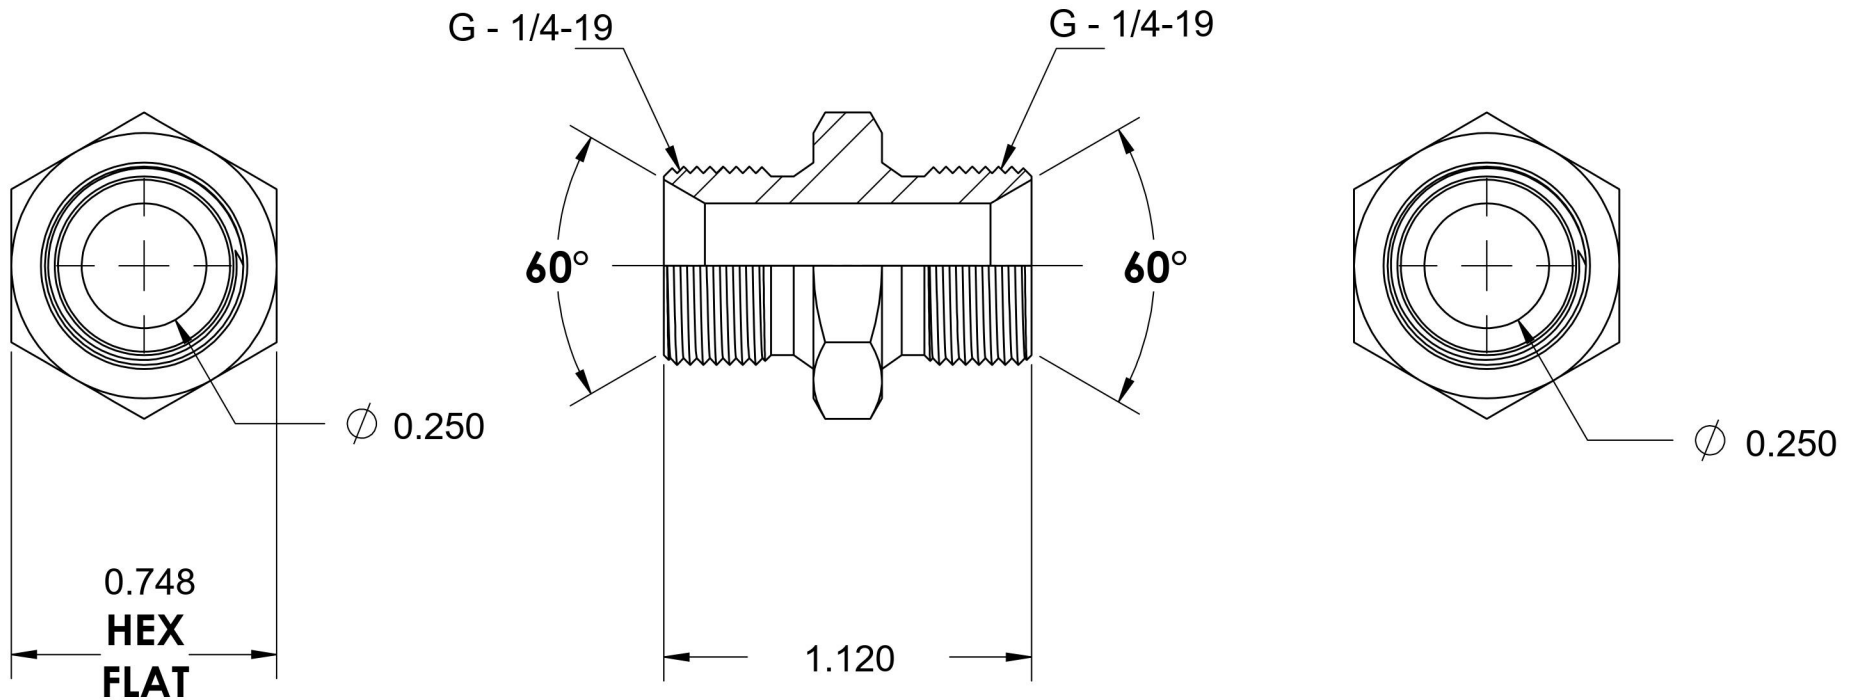

9022-04-04-SS

Stainless Steel, ISO 1179 BSPP Port/Line Union, 1/4-19 Male BSPP 60° Line/Port x 1/4-19 Male BSPP 60° Line/Port

6701 Cochran Road
Solon, Ohio 44139
Phone: (440) 248-1880
Toll Free: 1-888-331-1523

Temperature Rating	Material	Industry Standards	Series
-425°F to 1200°F	316/316L Stainless Steel	ISO 1179, ISO 8434-6	9022-SS
Pressure Rating	Finish		Series Description
5100 psi	Passivated		ISO 1179 BSPP Port/Line Union