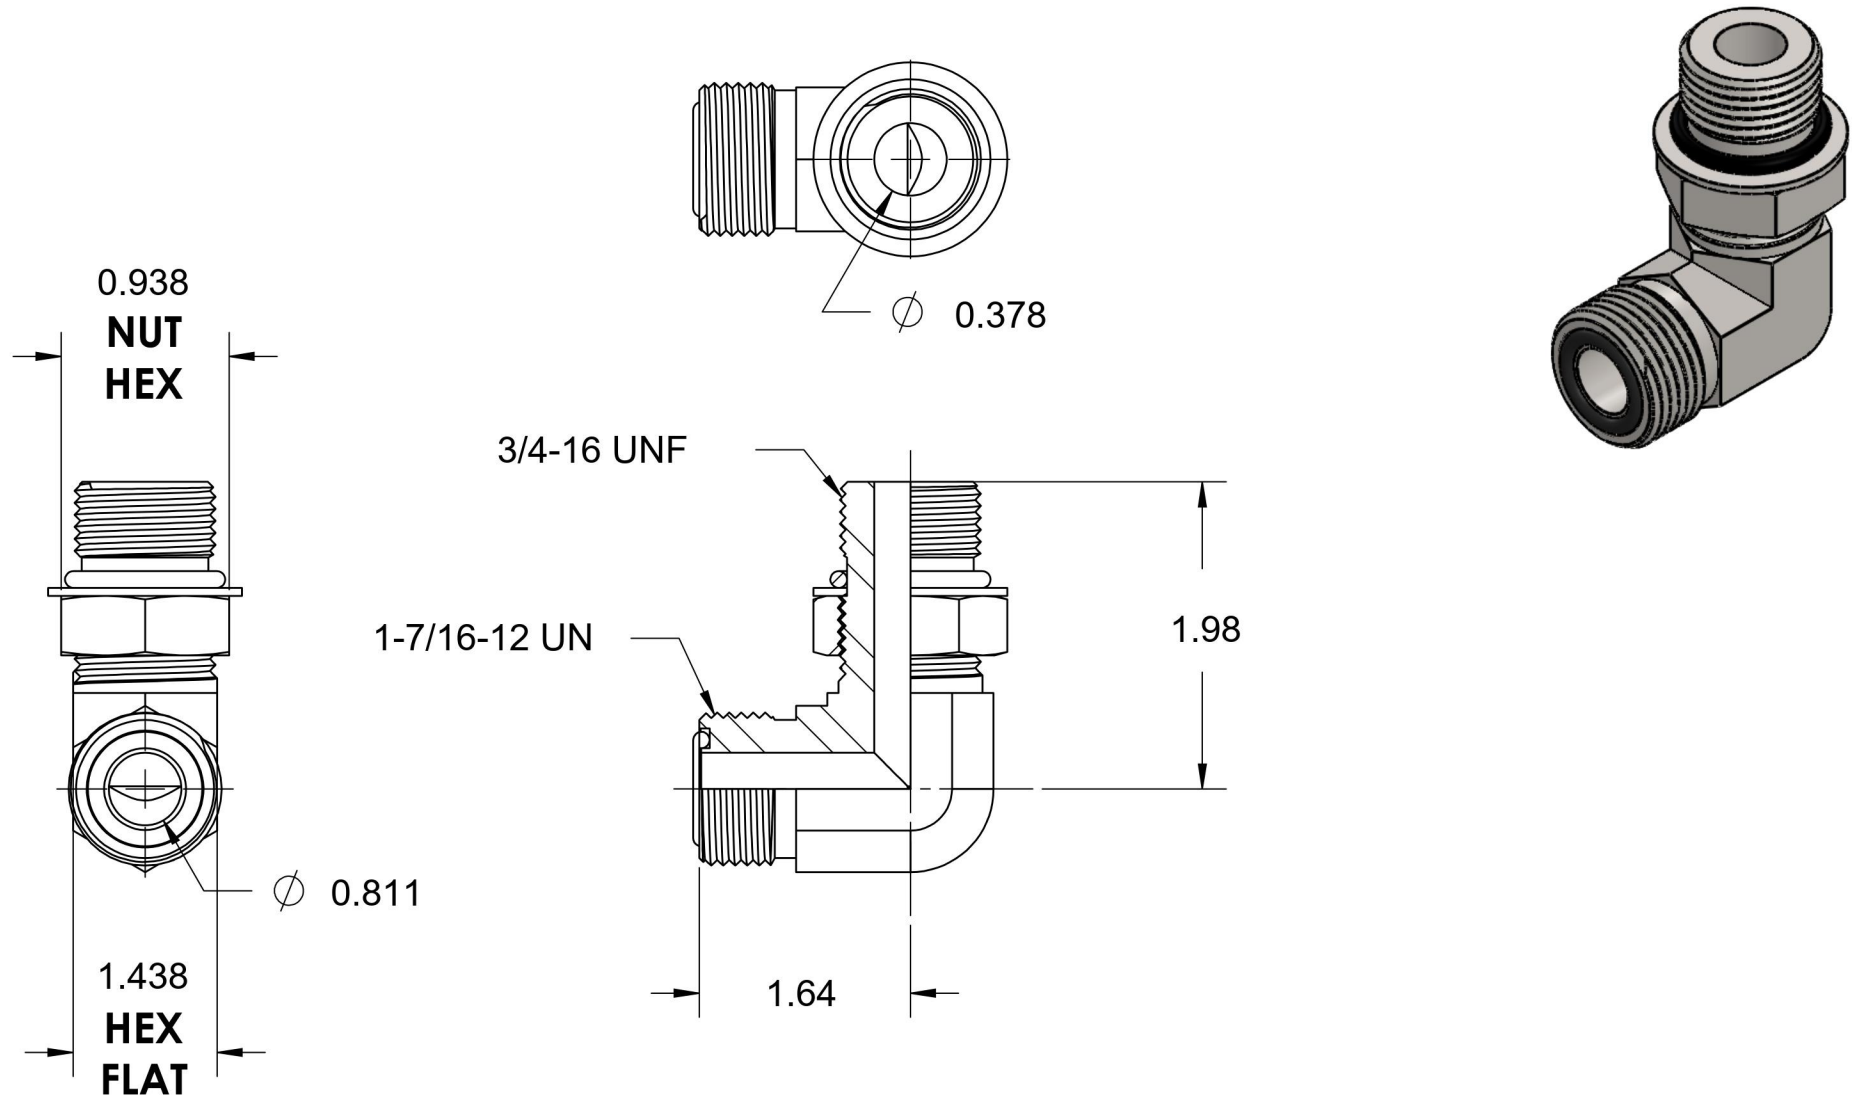

# FS6801-16-08-NWO-FG

Steel, SAE J1453 O-Ring Face Seal 90° Adjustable Port Elbow, 1" Male ORFS x 3/4-16 Male Adjustable ORB

6701 Cochran Road  
Solon, Ohio 44139  
Phone: (440) 248-1880  
Toll Free: 1-888-331-1523

<b>Temperature Rating</b>	<b>Material</b>	<b>Industry Standards</b>	<b>Series</b>
-40°F to 250°F	C1045 Steel	SAE J1453, SAE J1926-2 ASTM B633	FS6801-NWO-FG
<b>Pressure Rating</b>	<b>Finish</b>		<b>Series Description</b>
5500 psi	Trivalent Zinc		SAE J1453 O-Ring Face Seal 90° Adjustable Port Elbow