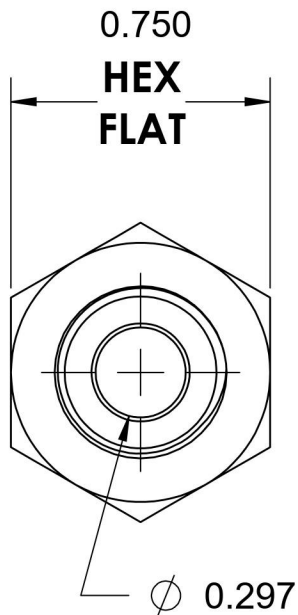

# 2405-06-04

Steel, SAE J514 Flared Tube Female Connector, 3/8" Male JIC x 1/4" Female NPTF

6701 Cochran Road  
Solon, Ohio 44139  
Phone: (440) 248-1880  
Toll Free: 1-888-331-1523