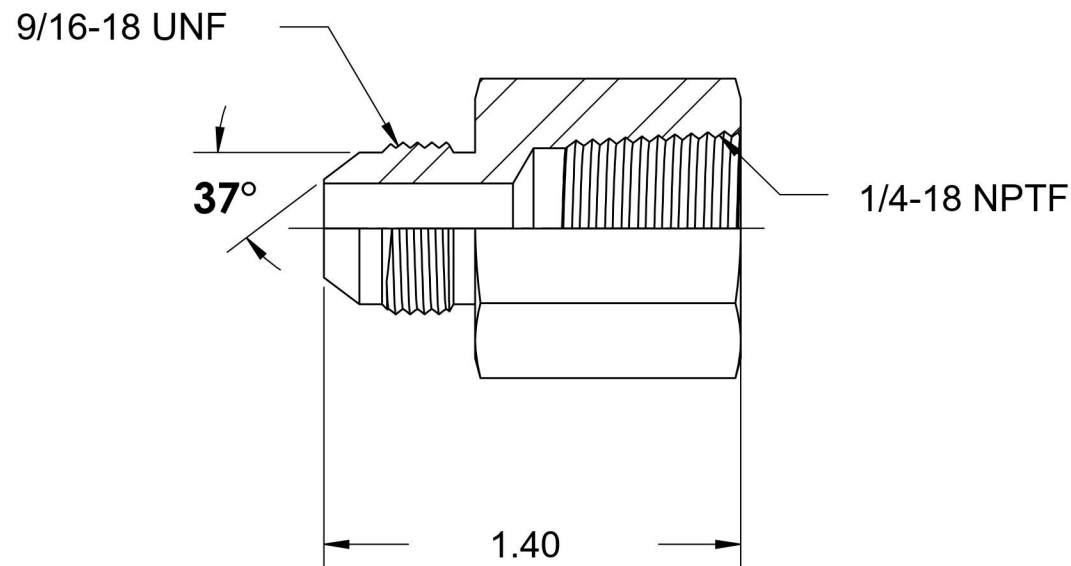

# 2405-06-04

Steel, SAE J514 Flared Tube Female Connector, 3/8" Male JIC x 1/4" Female NPTF

6701 Cochran Road  
Solon, Ohio 44139  
Phone: (440) 248-1880  
Toll Free: 1-888-331-1523