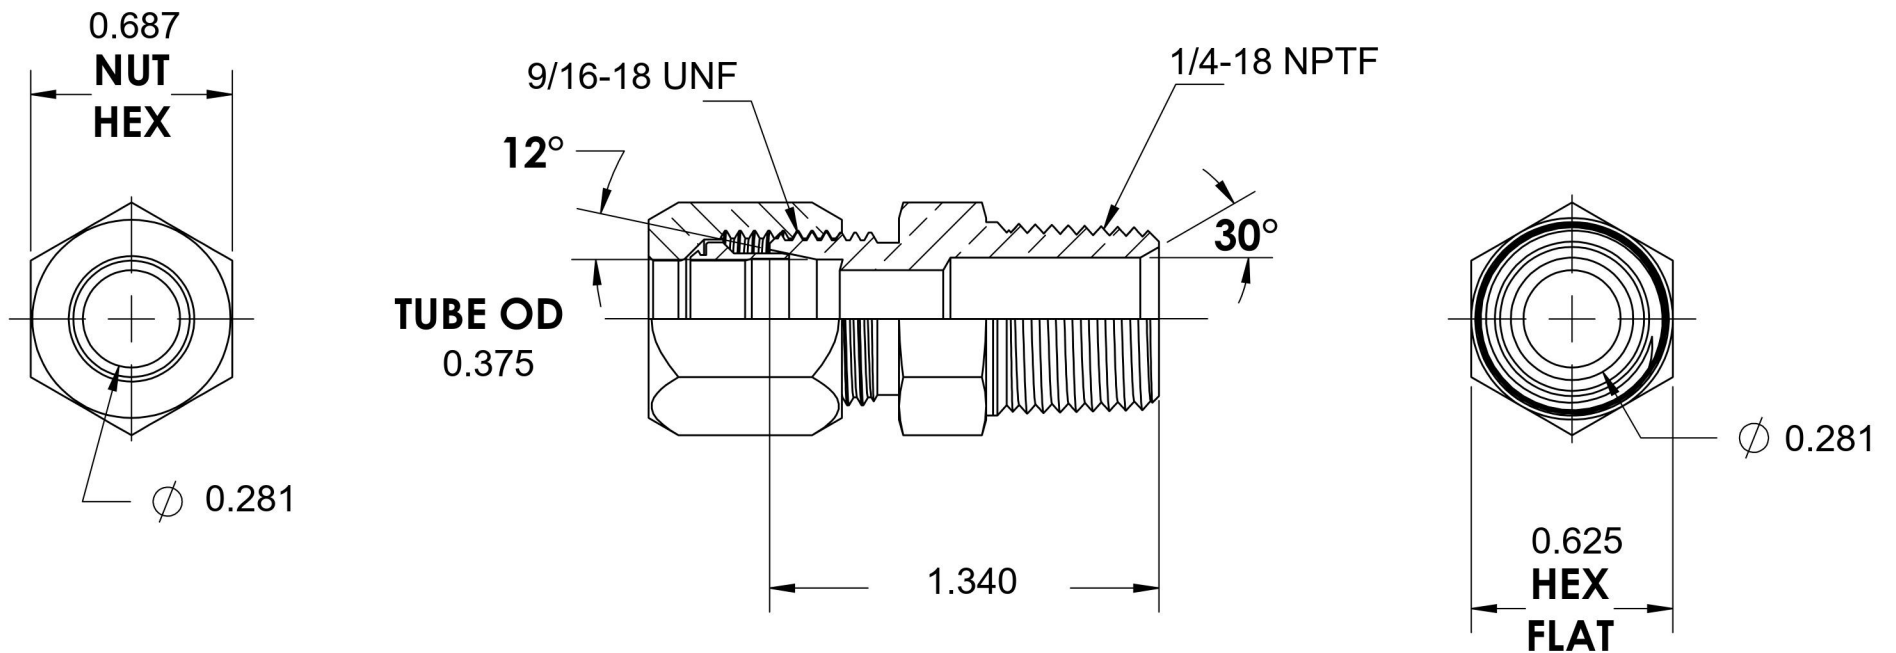

C2404-06-04-SS

Stainless Steel, SAE J514 Flareless Tube Male Connector, 3/8" Flareless Bite Type x 1/4" Male NPTF 30°

6701 Cochran Road
Solon, Ohio 44139
Phone: (440) 248-1880
Toll Free: 1-888-331-1523

Temperature Rating	Material	Industry Standards	Series
-425°F to 1200°F	316/316L Stainless Steel	SAE J514, SAE J476	C2404-SS
Pressure Rating	Finish		Series Description
6000 psi	Passivated		SAE J514 Flareless Tube Male Connector