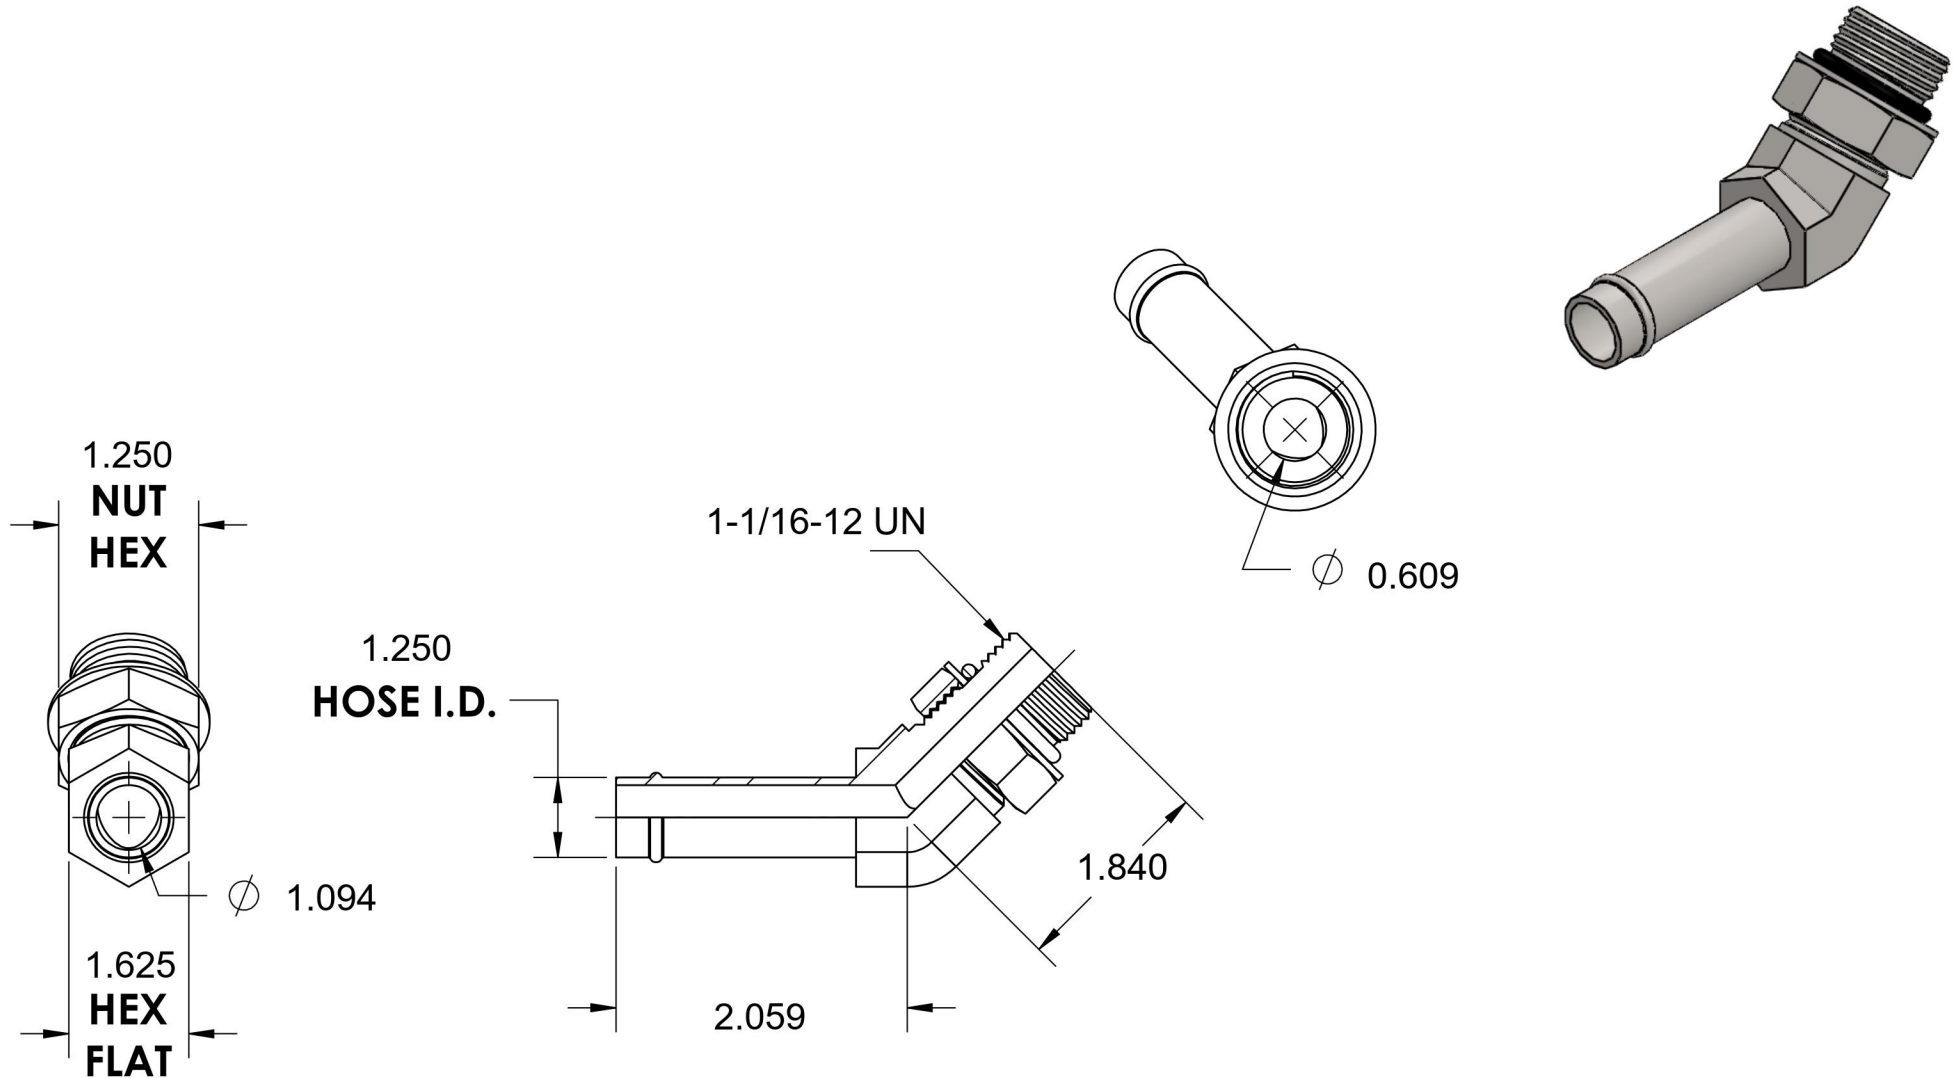

# 4603-20-12-NWO-FG

Steel, SAE J1231 Hose Bead 45° Adjustable Port Elbow, 1-1/4" Beaded Hose Barb x 1-1/16-12 Male Adjustable ORB

6701 Cochran Road  
Solon, Ohio 44139  
Phone: (440) 248-1880  
Toll Free: 1-888-331-1523

<b>Temperature Rating</b>	<b>Material</b>	<b>Industry Standards</b>	<b>Series</b>
-40°F to 250°F	C1045 Steel	SAE J1231-2, SAE J1926-3 SAE J515, ASTM B633	4603-NWO-FG
<b>Pressure Rating</b>	<b>Finish</b>		<b>Series Description</b>
150psi	Trivalent Zinc		SAE J1231 Hose Bead 45° Adjustable Port Elbow