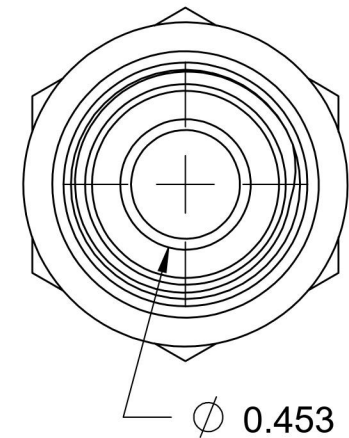

7002-16-08-SS-BS

Steel, SAE J514 37° Flare BSPP Type (D) Bonded Seal Port/Line Adapter, 1" Male JIC x 1/2-14 Male BSPP 60° Line/Port

6701 Cochran Road
Solon, Ohio 44139
Phone: (440) 248-1880
Toll Free: 1-888-331-1523

Temperature Rating	Material	Industry Standards	Series
-22°F to 257°F	C1045/12L14 Steel	SAE J514, ISO 1179	7002-BS-SS
Pressure Rating	Finish		Series Description
2900 psi			SAE J514 37° Flare BSPP Type (D) Bonded Seal Port/Line Adapter