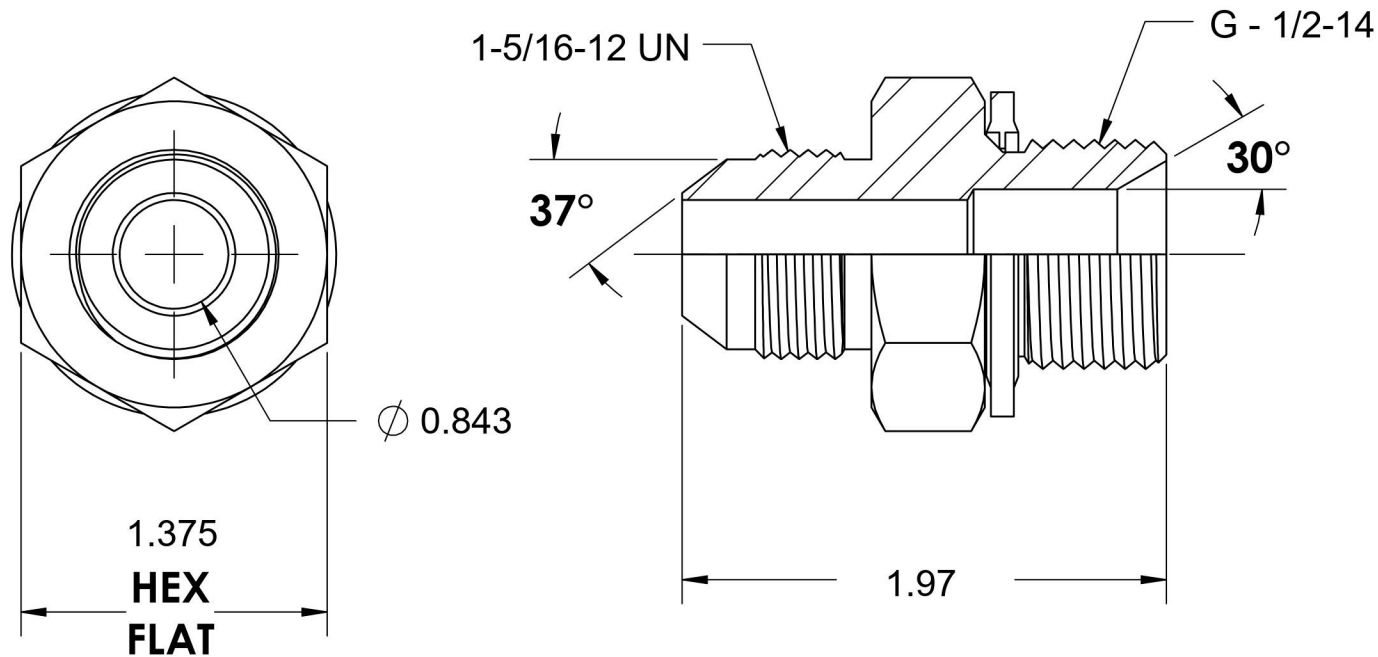

7002-16-08-SS-BS

Steel, SAE J514 37° Flare BSPP Type (D) Bonded Seal Port/Line Adapter, 1" Male JIC x 1/2-14 Male BSPP 60° Line/Port

6701 Cochran Road
Solon, Ohio 44139
Phone: (440) 248-1880
Toll Free: 1-888-331-1523

Temperature Rating	Material	Industry Standards	Series
-22°F to 257°F	C1045/12L14 Steel	SAE J514, ISO 1179	7002-BS-SS
Pressure Rating	Finish		Series Description
2900 psi			SAE J514 37° Flare BSPP Type (D) Bonded Seal Port/Line Adapter