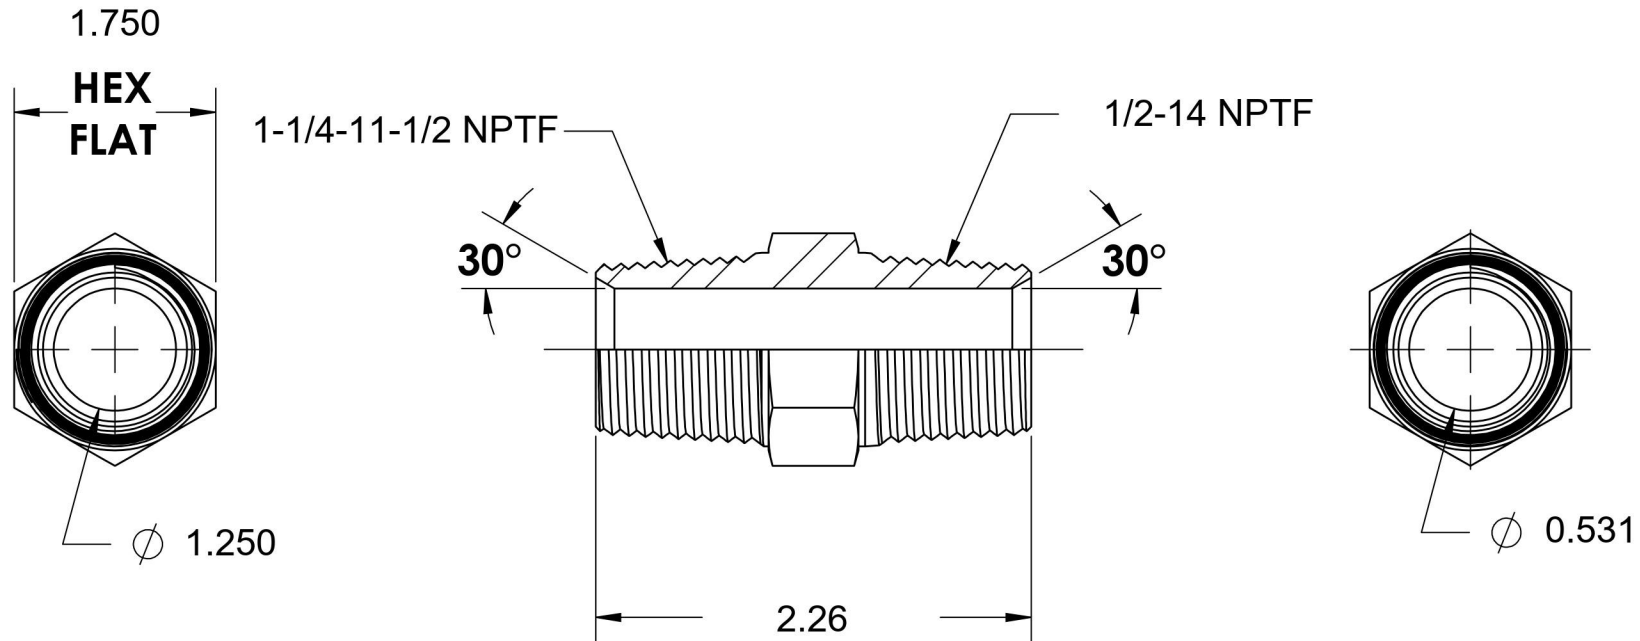

5404-20-08

Steel, SAE J514 Pipe Nipple, 1-1/4" Male NPTF 30° x 1/2" Male NPTF 30°

6701 Cochran Road
Solon, Ohio 44139
Phone: (440) 248-1880
Toll Free: 1-888-331-1523

Temperature Rating -65°F to 500°F	Material C1045/12L14 Steel	Industry Standards SAE J514 , SAE J476 ASTM B633	Series 5404
Pressure Rating 3000 psi	Finish Trivalent Zinc		Series Description SAE J514 Pipe Nipple