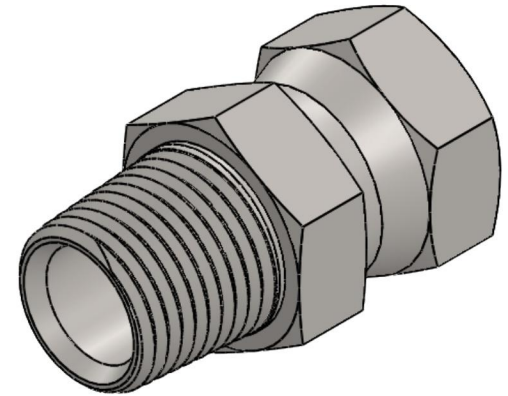

# 1404-40-40

Steel, SAE J514 NPSM Swivel Male Connector, 2-1/2" Male NPTF 30° x 2-1/2" Female NPSM Swivel

6701 Cochran Road  
Solon, Ohio 44139  
Phone: (440) 248-1880  
Toll Free: 1-888-331-1523

<b>Temperature Rating</b>	<b>Material</b>	<b>Industry Standards</b>	<b>Series</b>
-65°F to 500°F	C1045/12L14 Steel	SAE J514, SAE J476 ASTM B633	1404
<b>Pressure Rating</b>	<b>Finish</b>		<b>Series Description</b>
Not Available	Trivalent Zinc		SAE J514 NPSM Swivel Male Connector