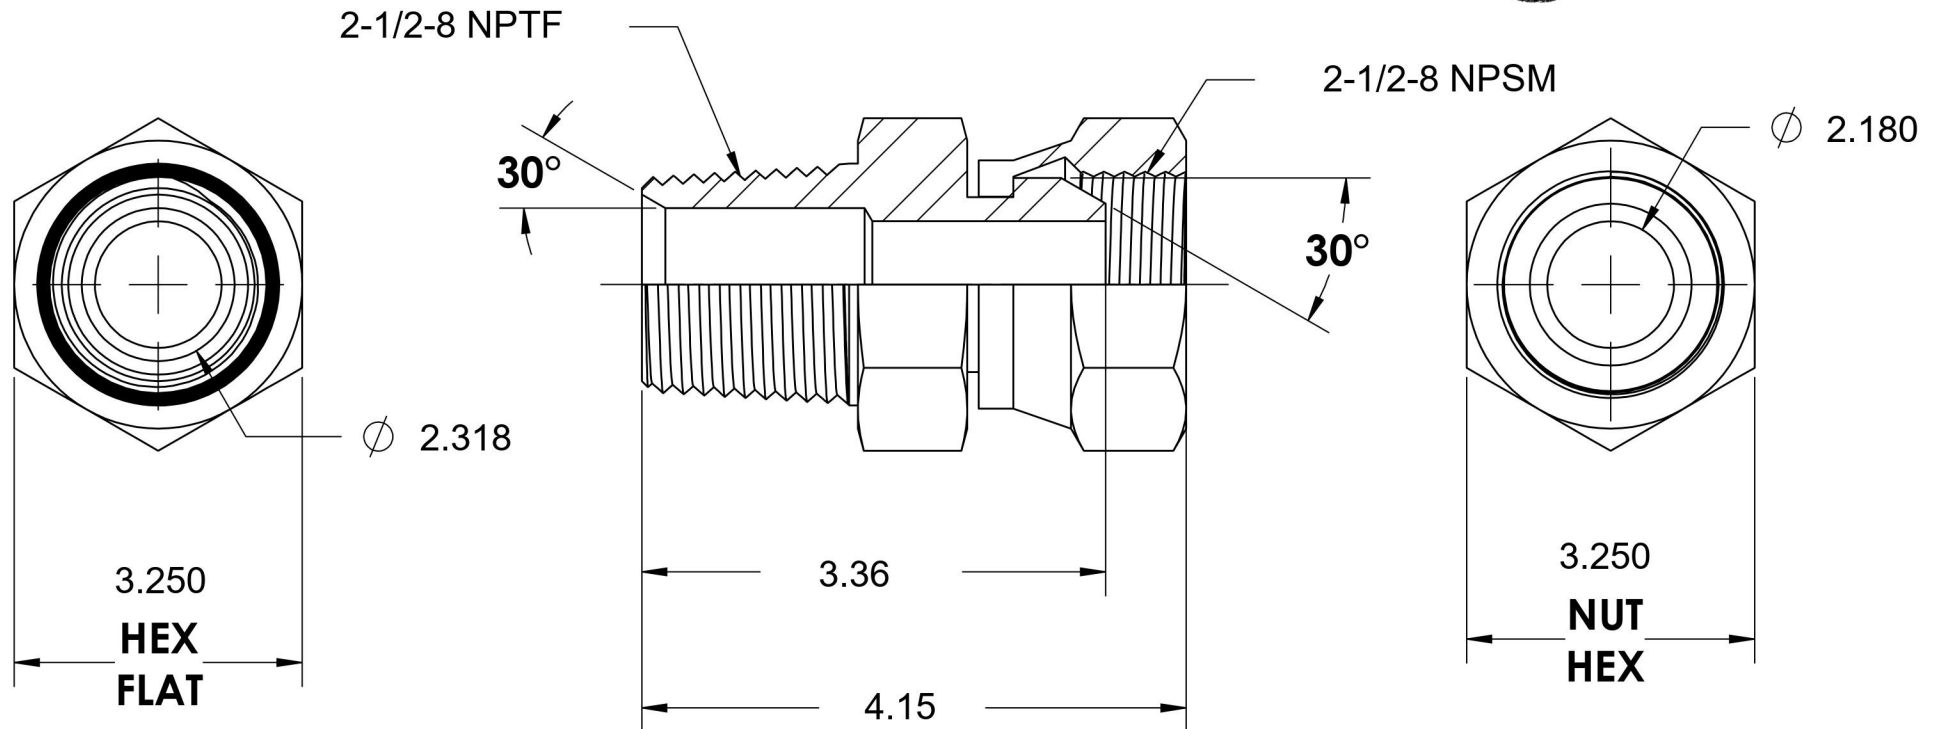

# 1404-40-40

Steel, SAE J514 NPSM Swivel Male Connector, 2-1/2" Male NPTF 30° x 2-1/2" Female NPSM Swivel

6701 Cochran Road  
Solon, Ohio 44139  
Phone: (440) 248-1880  
Toll Free: 1-888-331-1523

<b>Temperature Rating</b>	<b>Material</b>	<b>Industry Standards</b>	<b>Series</b>
-65°F to 500°F	C1045/12L14 Steel	SAE J514, SAE J476 ASTM B633	1404
<b>Pressure Rating</b>	<b>Finish</b>		<b>Series Description</b>
Not Available	Trivalent Zinc		SAE J514 NPSM Swivel Male Connector