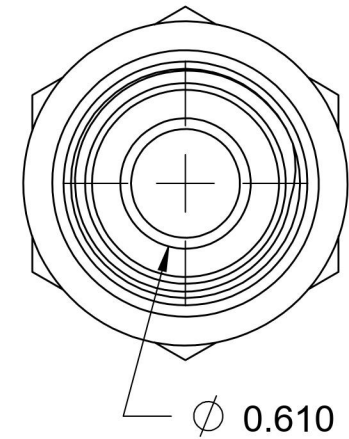

# 7002-12-12-SS-BS

Stainless Steel, SAE J514 37° Flare BSPP Type (D) Bonded Seal Port/Line Adapter, 3/4" Male JIC x 3/4-14 Male BSPP 60° Line/Port

6701 Cochran Road  
Solon, Ohio 44139  
Phone: (440) 248-1880  
Toll Free: 1-888-331-1523

<b>Temperature Rating</b>	<b>Material</b>	<b>Industry Standards</b>	<b>Series</b>
-22°F to 257°F	316/316L Stainless Steel	SAE J514, ISO 1179	7002-BS-SS
<b>Pressure Rating</b>	<b>Finish</b>		<b>Series Description</b>
2900 psi	Passivated		SAE J514 37° Flare BSPP Type (D) Bonded Seal Port/Line Adapter