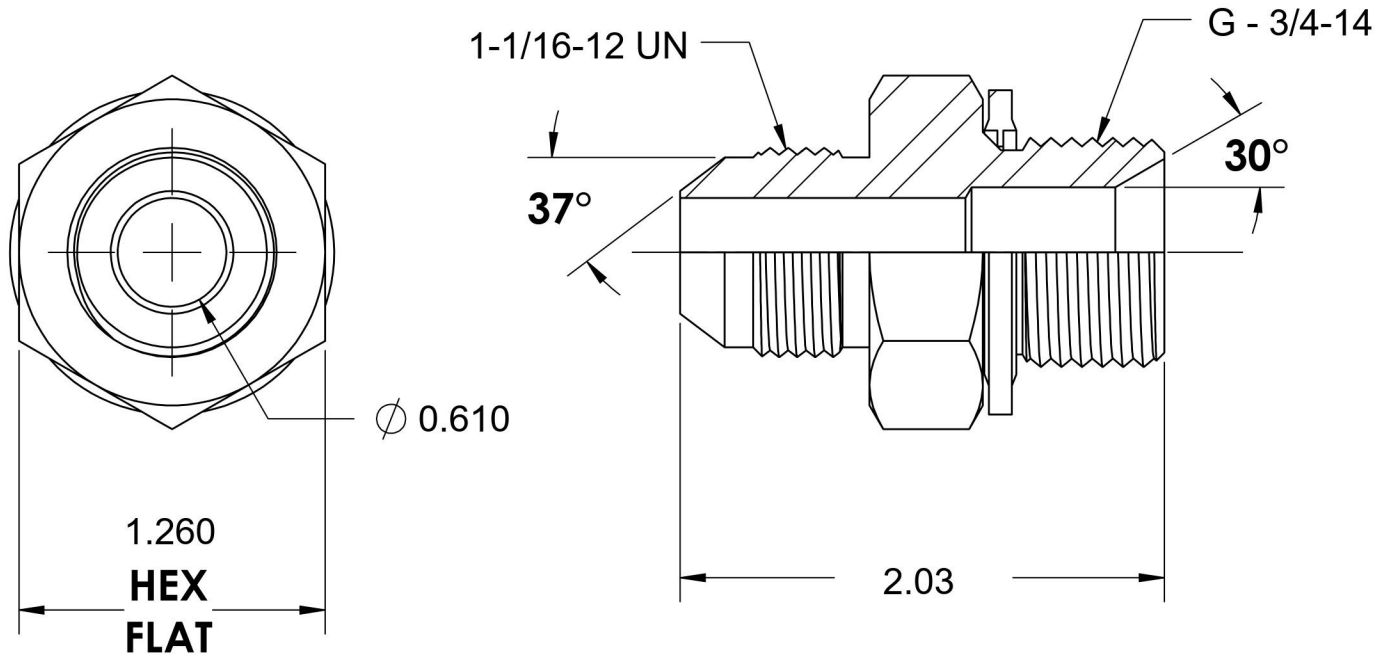

# 7002-12-12-SS-BS

Stainless Steel, SAE J514 37° Flare BSPP Type (D) Bonded Seal Port/Line Adapter, 3/4" Male JIC x 3/4-14 Male BSPP 60° Line/Port

6701 Cochran Road  
Solon, Ohio 44139  
Phone: (440) 248-1880  
Toll Free: 1-888-331-1523

<b>Temperature Rating</b>	<b>Material</b>	<b>Industry Standards</b>	<b>Series</b>
-22°F to 257°F	316/316L Stainless Steel	SAE J514, ISO 1179	7002-BS-SS
<b>Pressure Rating</b>	<b>Finish</b>		<b>Series Description</b>
2900 psi	Passivated		SAE J514 37° Flare BSPP Type (D) Bonded Seal Port/Line Adapter