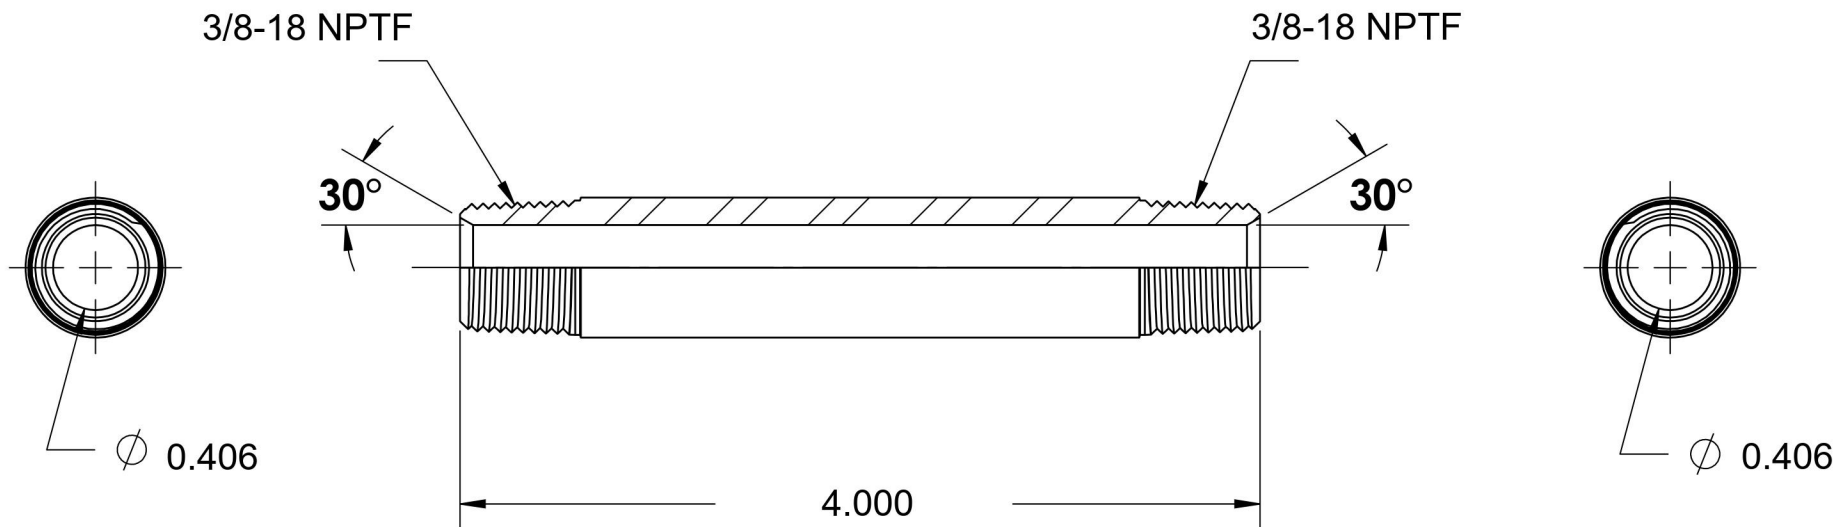

5404-N-06X4.000-SS

Stainless Steel, SAE J514 Pipe Long Nipple, 3/8" Male NPTF 30° x 3/8" Male NPTF 30°

6701 Cochran Road
Solon, Ohio 44139
Phone: (440) 248-1880
Toll Free: 1-888-331-1523

| | | | |
|---------------------------|--------------------------|---------------------------|---------------------------|
| Temperature Rating | Material | Industry Standards | Series |
| -425°F to 1200°F | 316/316L Stainless Steel | SAE J514, SAE J476 | 5404-N-SS |
| Pressure Rating | Finish | | Series Description |
| 7200 psi | Passivated | | SAE J514 Pipe Long Nipple |