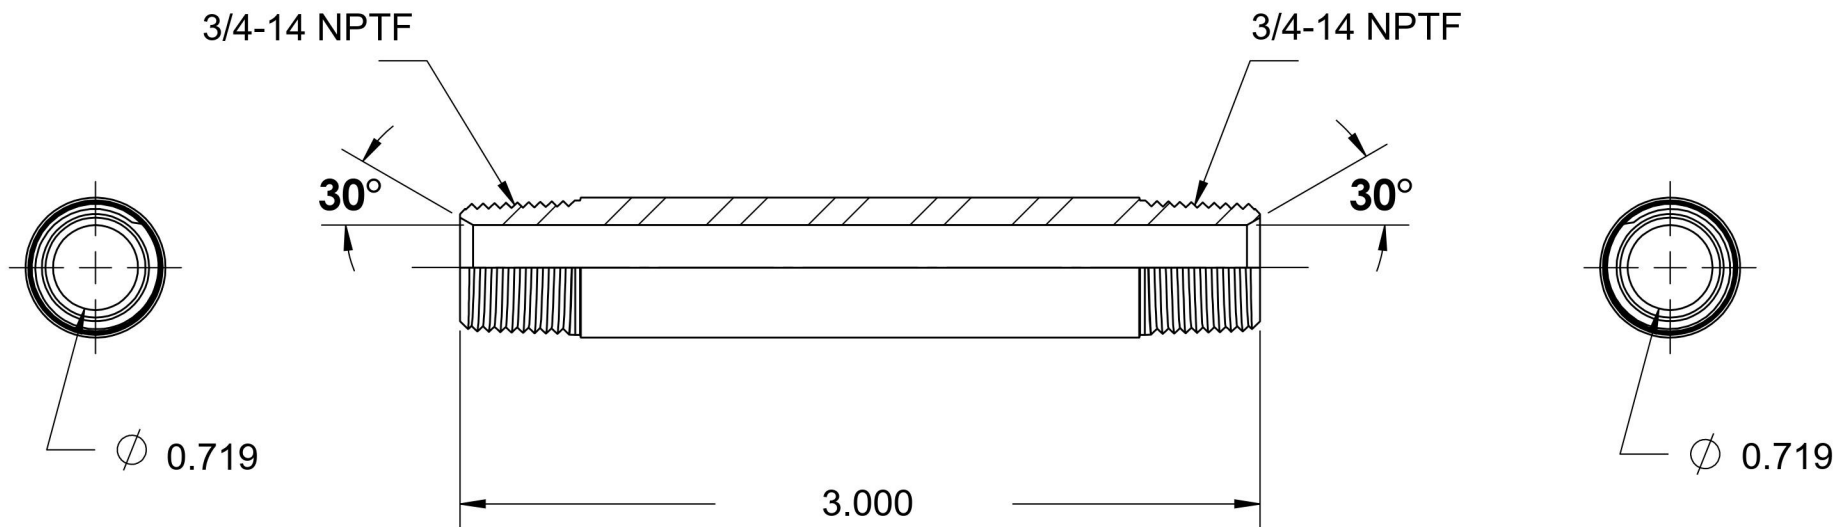

5404-N-12X3.000

Steel, SAE J514 Pipe Long Nipple, 3/4" Male NPTF 30° x 3/4" Male NPTF 30°

6701 Cochran Road
Solon, Ohio 44139
Phone: (440) 248-1880
Toll Free: 1-888-331-1523

Temperature Rating

-65°F to 500°F

Pressure Rating

5500 psi

Material

C1045/12L14 Steel

Finish

Trivalent Zinc

Industry Standards

SAE J514, SAE J476
ASTM B633

Series

5404-N

Series Description

SAE J514 Pipe Long Nipple