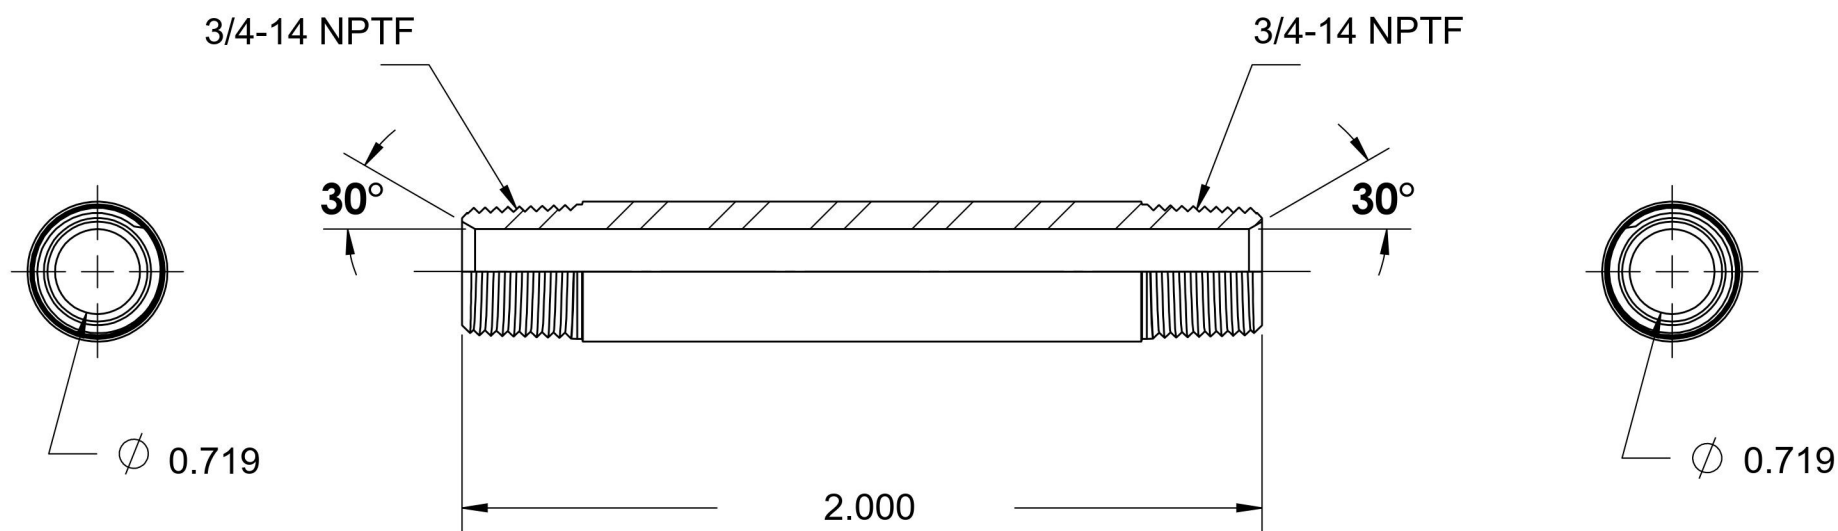

# 5404-N-12X2.000-SS

Stainless Steel, SAE J514 Pipe Long Nipple, 3/4" Male NPTF 30° x 3/4" Male NPTF 30°

6701 Cochran Road  
Solon, Ohio 44139  
Phone: (440) 248-1880  
Toll Free: 1-888-331-1523

<b>Temperature Rating</b>	<b>Material</b>	<b>Industry Standards</b>	<b>Series</b>
-425°F to 1200°F	316/316L Stainless Steel	SAE J514, SAE J476	5404-N-SS
<b>Pressure Rating</b>	<b>Finish</b>		<b>Series Description</b>
6600 psi	Passivated		SAE J514 Pipe Long Nipple