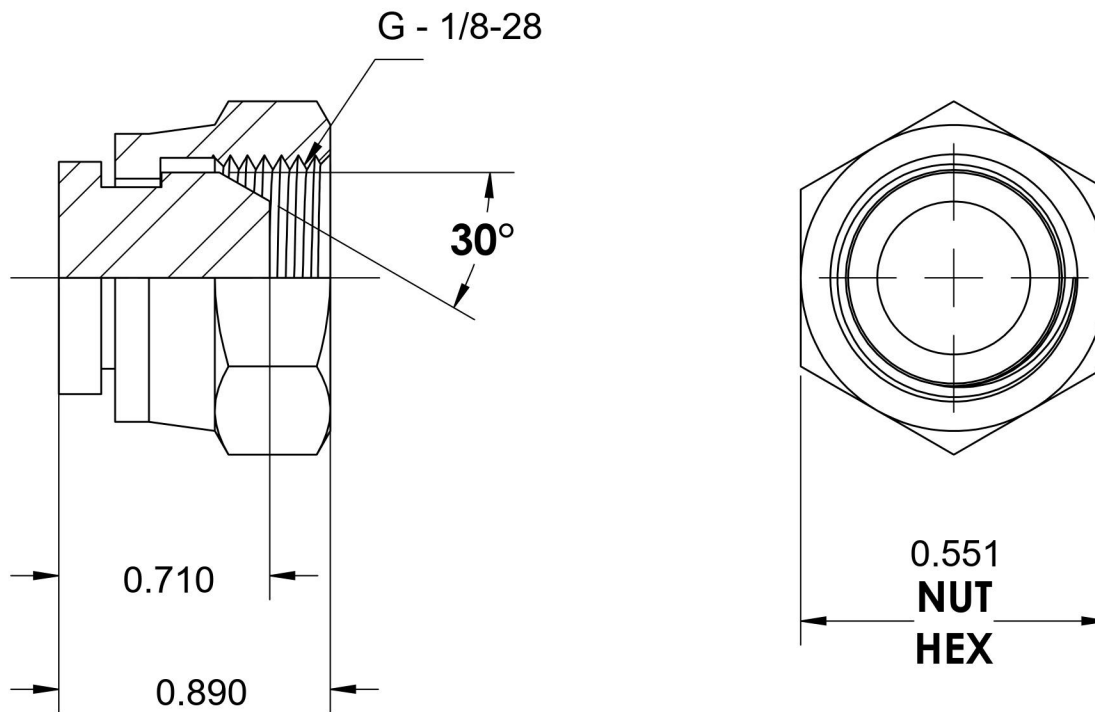

9644-C-02-SS

Stainless Steel, ISO 8434-6 60° Cone BSPP Swivel Cap, 1/8" Female BSPP Swivel

6701 Cochran Road
Solon, Ohio 44139
Phone: (440) 248-1880
Toll Free: 1-888-331-1523

Temperature Rating -425°F to 1200°F	Material 316/316L Stainless Steel	Industry Standards ISO 8434-6	Series 9644-C-SS
Pressure Rating 5100 psi	Finish Passivated		Series Description ISO 8434-6 60° Cone BSPP Swivel Cap