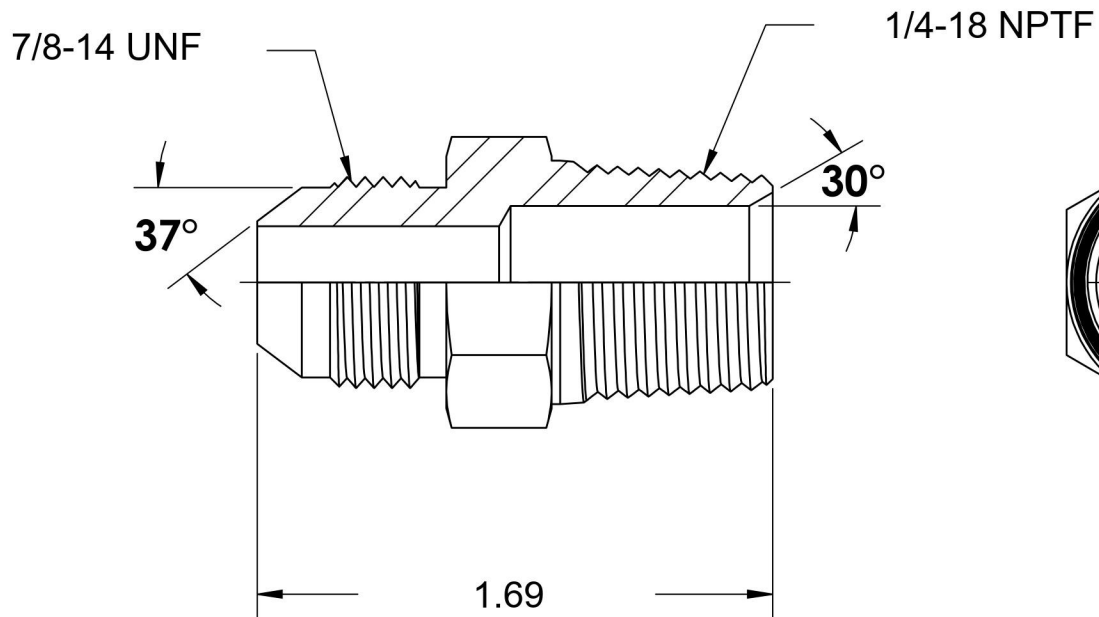

# 2404-10-04-B

Brass, SAE J514 37° Flare Male Connector, 5/8" Male JIC x 1/4" Male NPTF 30°

6701 Cochran Road  
Solon, Ohio 44139  
Phone: (440) 248-1880  
Toll Free: 1-888-331-1523

<b>Temperature Rating</b> -325°F to 400°F	<b>Material</b> C360 Brass	<b>Industry Standards</b> SAE J514 , SAE J476	<b>Series</b> 2404-B
<b>Pressure Rating</b> 3300 psi	<b>Finish</b> Natural Finish		<b>Series Description</b> SAE J514 37° Flare Male Connector