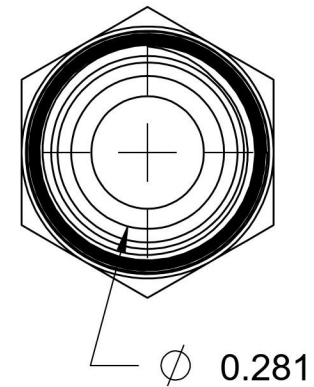

# 2404-10-04-B

Brass, SAE J514 37° Flare Male Connector, 5/8" Male JIC x 1/4" Male NPTF 30°

6701 Cochran Road  
Solon, Ohio 44139  
Phone: (440) 248-1880  
Toll Free: 1-888-331-1523

<b>Temperature Rating</b> -325°F to 400°F	<b>Material</b> C360 Brass	<b>Industry Standards</b> SAE J514 , SAE J476	<b>Series</b> 2404-B
<b>Pressure Rating</b> 3300 psi	<b>Finish</b> Natural Finish		<b>Series Description</b> SAE J514 37° Flare Male Connector