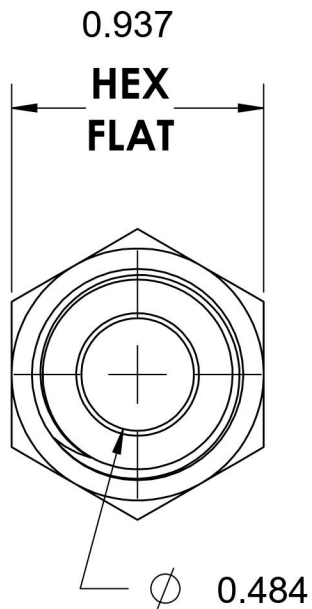

# 2404-10-04-B

Brass, SAE J514 37° Flare Male Connector, 5/8" Male JIC x 1/4" Male NPTF 30°

6701 Cochran Road  
Solon, Ohio 44139  
Phone: (440) 248-1880  
Toll Free: 1-888-331-1523

<b>Temperature Rating</b> -325°F to 400°F	<b>Material</b> C360 Brass	<b>Industry Standards</b> SAE J514 , SAE J476	<b>Series</b> 2404-B
<b>Pressure Rating</b> 3300 psi	<b>Finish</b> Natural Finish		<b>Series Description</b> SAE J514 37° Flare Male Connector