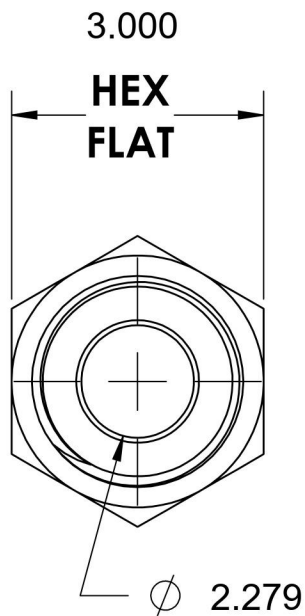

# 2404-40-32

Steel, SAE J514 37° Flare Male Connector, 2-1/2" Male JIC x 2" Male NPTF 30°

6701 Cochran Road  
Solon, Ohio 44139  
Phone: (440) 248-1880  
Toll Free: 1-888-331-1523

<b>Temperature Rating</b>	<b>Material</b>	<b>Industry Standards</b>	<b>Series</b>
-65°F to 500°F	C1045/12L14 Steel	SAE J514 , SAE J476 ASTM B633	2404
<b>Pressure Rating</b>	<b>Finish</b>		<b>Series Description</b>
1000 psi	Trivalent Zinc		SAE J514 37° Flare Male Connector