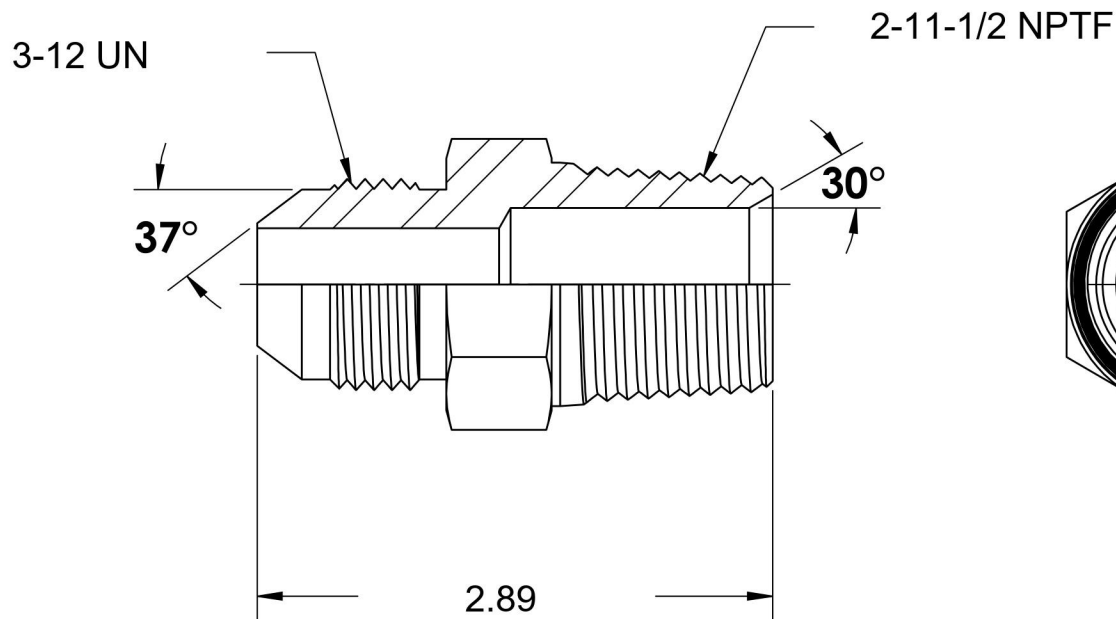

# 2404-40-32

Steel, SAE J514 37° Flare Male Connector, 2-1/2" Male JIC x 2" Male NPTF 30°

6701 Cochran Road  
Solon, Ohio 44139  
Phone: (440) 248-1880  
Toll Free: 1-888-331-1523

<b>Temperature Rating</b>	<b>Material</b>	<b>Industry Standards</b>	<b>Series</b>
-65°F to 500°F	C1045/12L14 Steel	SAE J514 , SAE J476 ASTM B633	2404
<b>Pressure Rating</b>	<b>Finish</b>		<b>Series Description</b>
1000 psi	Trivalent Zinc		SAE J514 37° Flare Male Connector