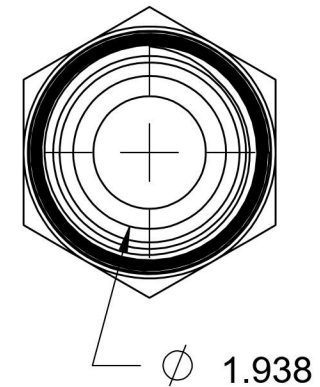

# 2404-40-32

Steel, SAE J514 37° Flare Male Connector, 2-1/2" Male JIC x 2" Male NPTF 30°

6701 Cochran Road  
Solon, Ohio 44139  
Phone: (440) 248-1880  
Toll Free: 1-888-331-1523

<b>Temperature Rating</b>	<b>Material</b>	<b>Industry Standards</b>	<b>Series</b>
-65°F to 500°F	C1045/12L14 Steel	SAE J514 , SAE J476 ASTM B633	2404
<b>Pressure Rating</b>	<b>Finish</b>		<b>Series Description</b>
1000 psi	Trivalent Zinc		SAE J514 37° Flare Male Connector