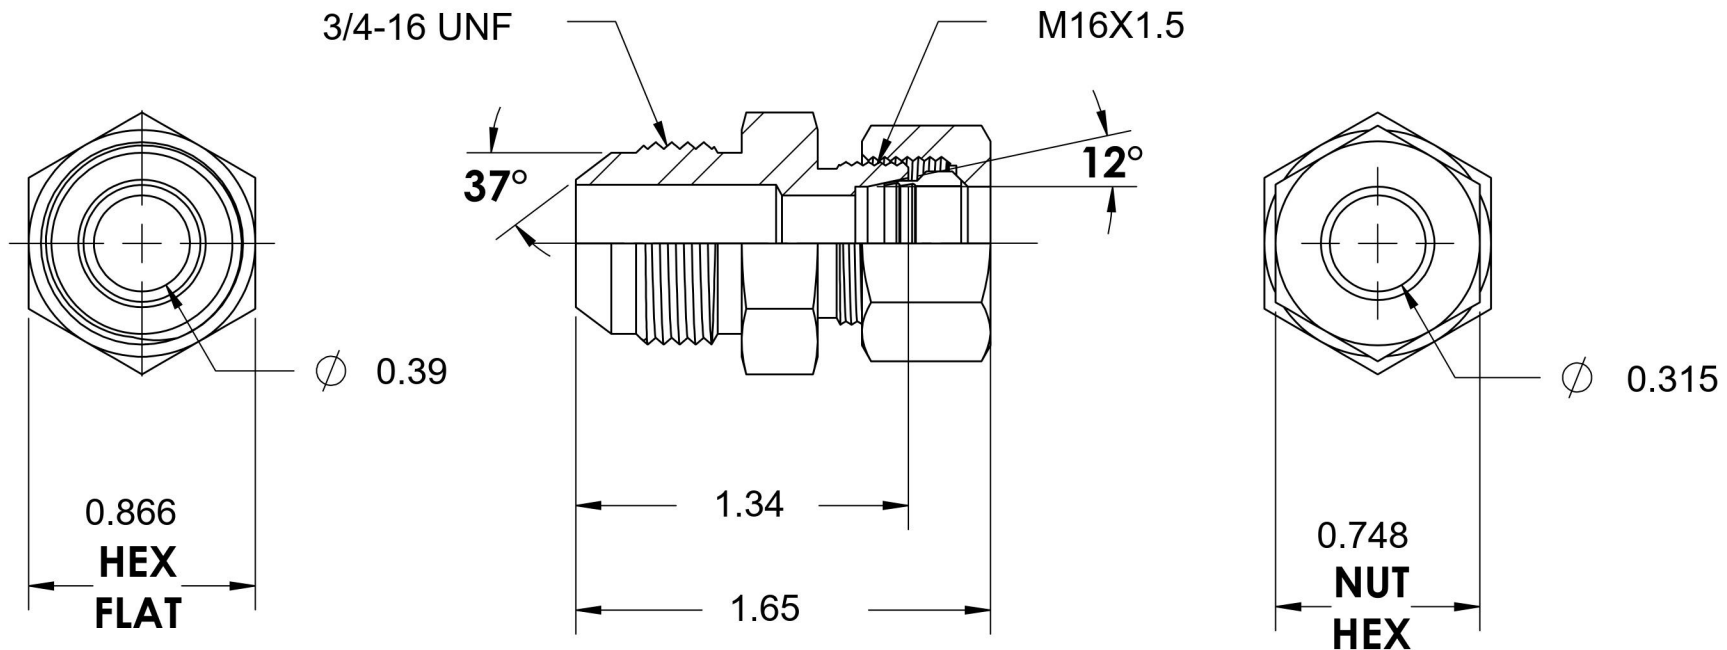

7005-08-L10-16-NBR-SS

Stainless Steel, SAE J514 37° Flare/ISO 8434-1 Light Series Male Adapter, Nut and Bite Ring Assembled, 1/2" Male JIC x M16X1.5 DIN Tube

6701 Cochran Road
Solon, Ohio 44139
Phone: (440) 248-1880
Toll Free: 1-888-331-1523

Temperature Rating	Material	Industry Standards	Series
-425°F to 1200°F	316/316L Stainless Steel	SAE J514, ISO 8434-1	7005-DIN LIGHT-NBR-SS
Pressure Rating	Finish		Series Description
5800 psi	Passivated		SAE J514 37° Flare/ISO 8434-1 Light Series Male Adapter Nut and Bite Ring Assembled