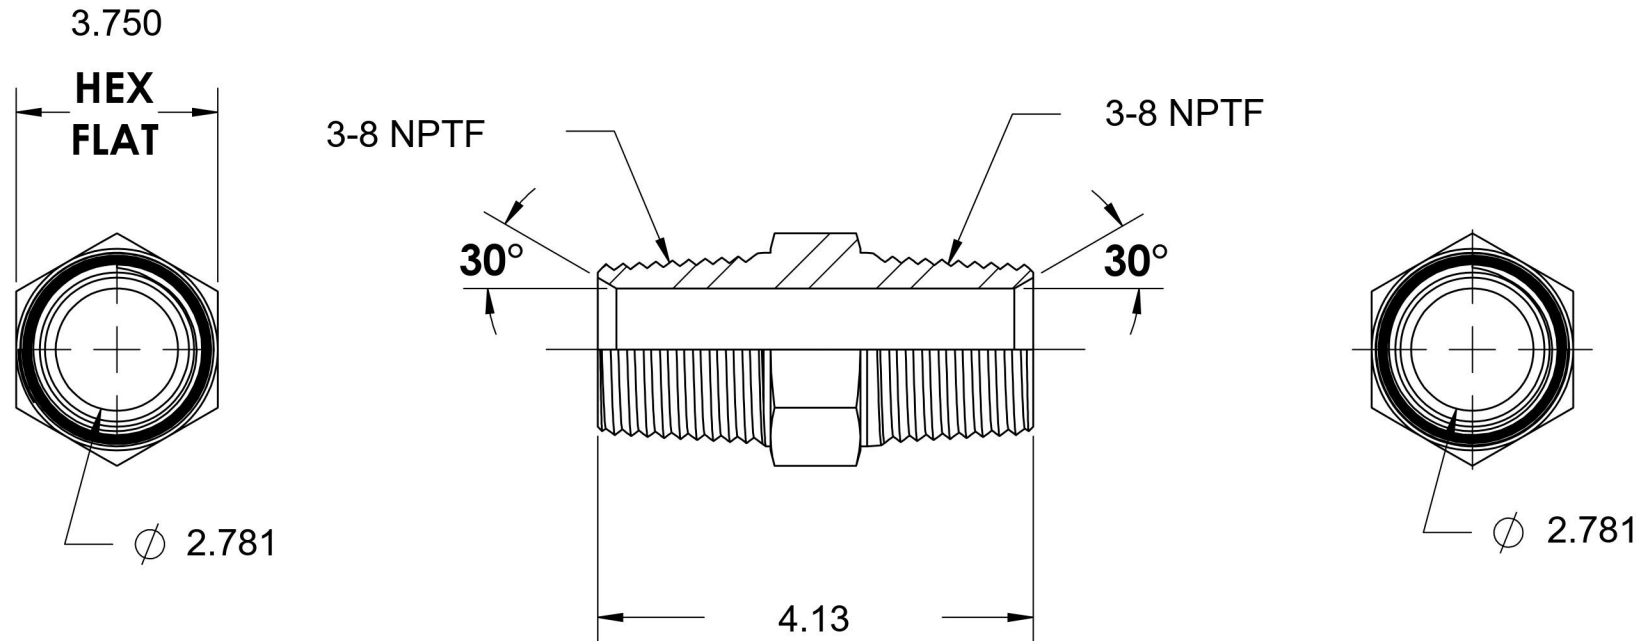

# 5404-48-48

Steel, SAE J514 Pipe Nipple, 3" Male NPTF 30° x 3" Male NPTF 30°

6701 Cochran Road  
Solon, Ohio 44139  
Phone: (440) 248-1880  
Toll Free: 1-888-331-1523

<b>Temperature Rating</b> -65°F to 500°F	<b>Material</b> C1045/12L14 Steel	<b>Industry Standards</b> SAE J514 , SAE J476 ASTM B633	<b>Series</b> 5404
<b>Pressure Rating</b> Not Available	<b>Finish</b> Trivalent Zinc		<b>Series Description</b> SAE J514 Pipe Nipple