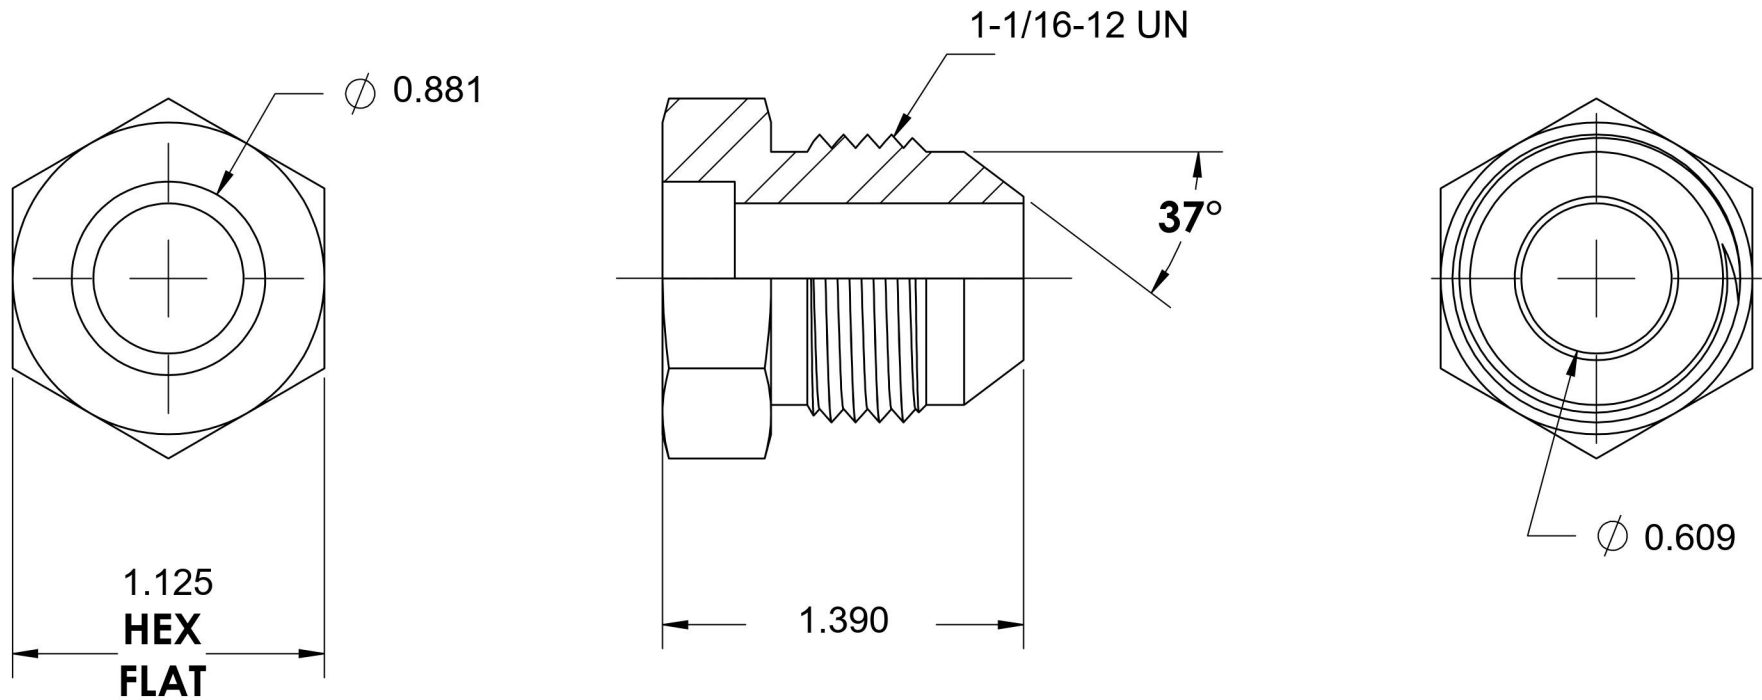

# 0403-14-12-SS

Stainless Steel, SAE J514 Tube Bore Male Flared Connector, 7/8" Bore x 3/4" Male JIC

6701 Cochran Road  
Solon, Ohio 44139  
Phone: (440) 248-1880  
Toll Free: 1-888-331-1523

<b>Temperature Rating</b>	<b>Material</b>	<b>Industry Standards</b>	<b>Series</b>
-425°F to 1200°F	316/316L Stainless Steel	SAE J514	0403-SS
<b>Pressure Rating</b>	<b>Finish</b>		<b>Series Description</b>
4000 psi	Passivated		SAE J514 Tube Bore Male Flared Connector