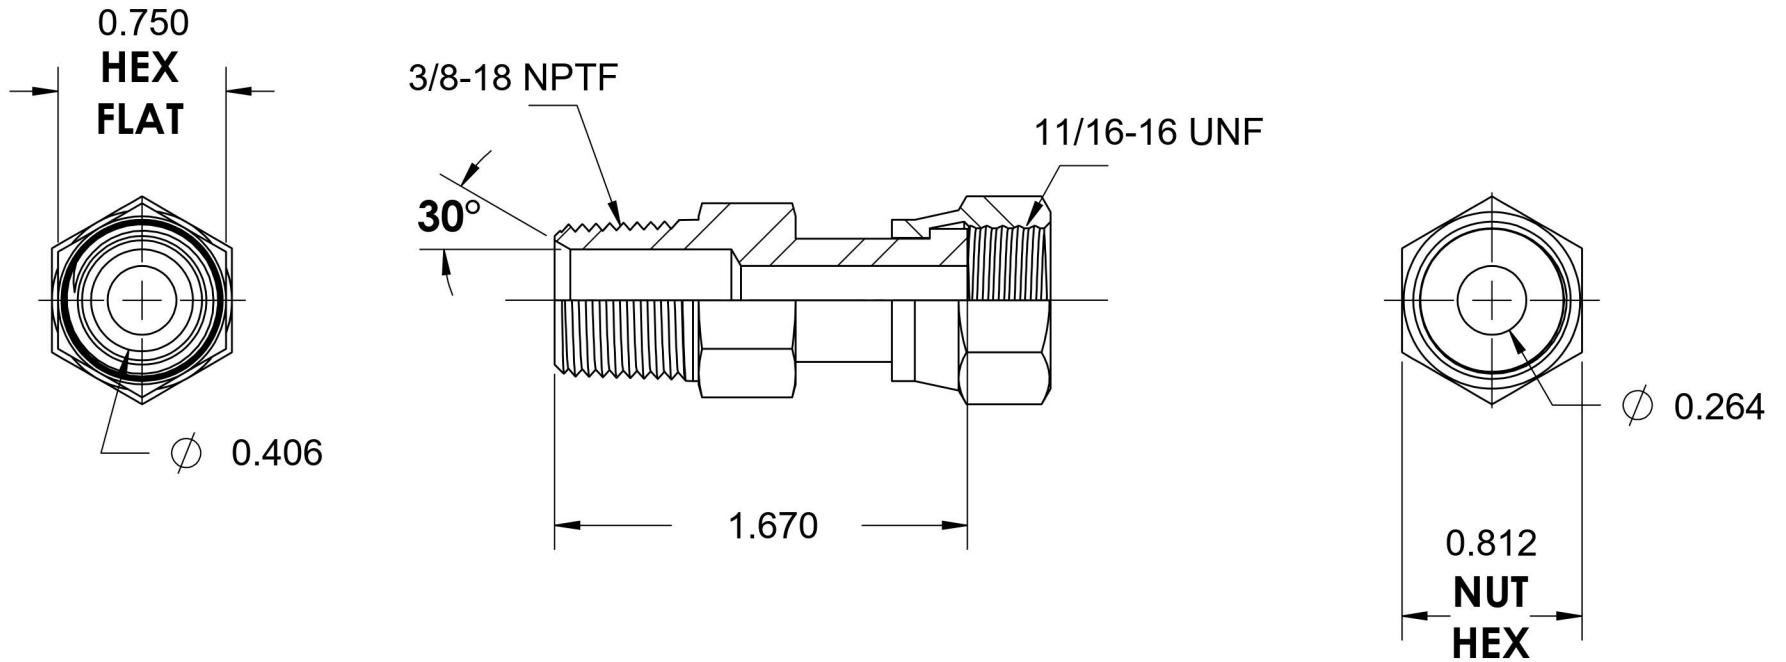

# FS6505-06-06

Steel, SAE J1453 O-Ring Face Seal Swivel Male Connector, 3/8" Male NPTF 30° x 3/8" Female ORFS Swivel

6701 Cochran Road  
Solon, Ohio 44139  
Phone: (440) 248-1880  
Toll Free: 1-888-331-1523

**Temperature Rating**

-65°F to 500°F

**Pressure Rating**

6000psi

**Material**

C1045/12L14 Steel

**Finish**

Trivalent Zinc

**Industry Standards**

SAE J514, SAE J1453  
ASTM B633

**Series**

FS6505

**Series Description**

SAE J1453 O-Ring Face Seal  
Swivel Male Connector