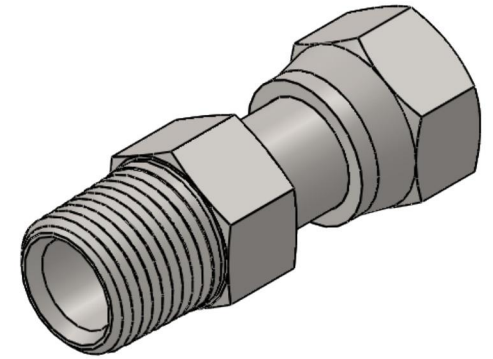

# FS6505-06-06

Steel, SAE J1453 O-Ring Face Seal Swivel Male Connector, 3/8" Male NPTF 30° x 3/8" Female ORFS Swivel

6701 Cochran Road  
Solon, Ohio 44139  
Phone: (440) 248-1880  
Toll Free: 1-888-331-1523

**Temperature Rating**

-65°F to 500°F

**Pressure Rating**

6000psi

**Material**

C1045/12L14 Steel

**Finish**

Trivalent Zinc

**Industry Standards**

SAE J514, SAE J1453  
ASTM B633

**Series**

FS6505

**Series Description**

SAE J1453 O-Ring Face Seal  
Swivel Male Connector