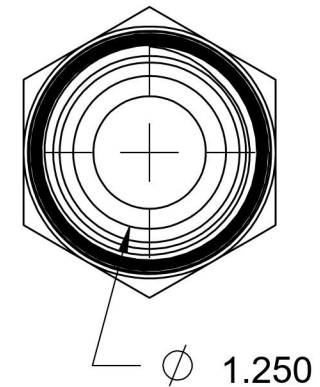

# 2404-10-20

Steel, SAE J514 37° Flare Male Connector, 5/8" Male JIC x 1-1/4" Male NPTF 30°

6701 Cochran Road  
Solon, Ohio 44139  
Phone: (440) 248-1880  
Toll Free: 1-888-331-1523

**Temperature Rating**

-65°F to 500°F

**Pressure Rating**

3000 psi

**Material**

C1045/12L14 Steel

**Finish**

Trivalent Zinc

**Industry Standards**