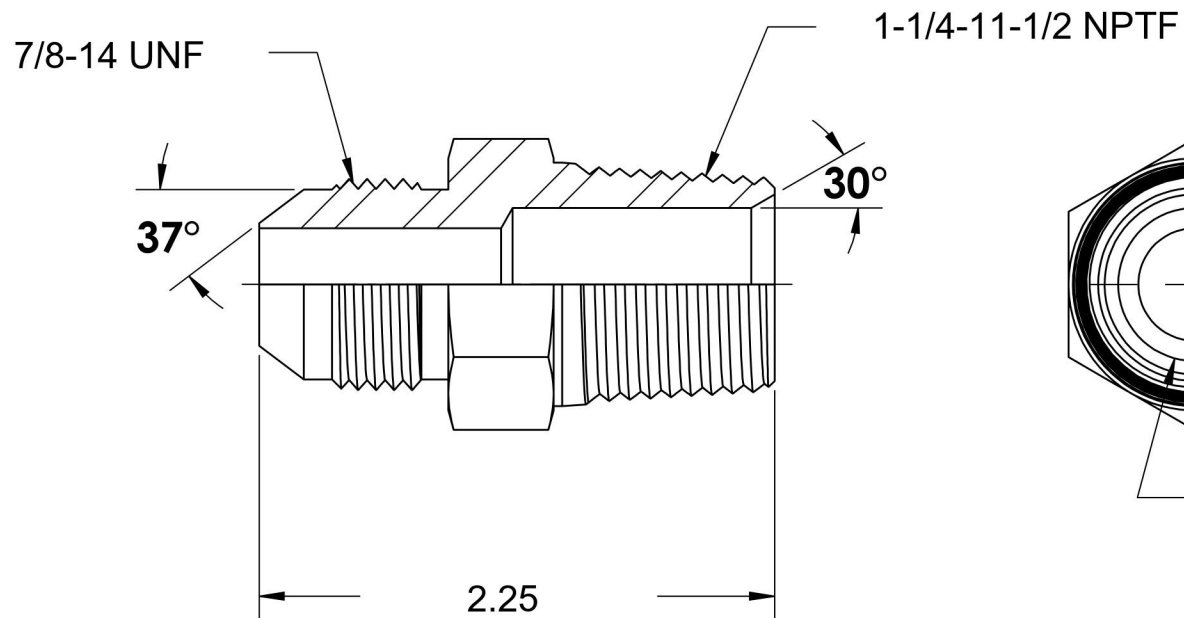

# 2404-10-20

Steel, SAE J514 37° Flare Male Connector, 5/8" Male JIC x 1-1/4" Male NPTF 30°

6701 Cochran Road  
Solon, Ohio 44139  
Phone: (440) 248-1880  
Toll Free: 1-888-331-1523

**Temperature Rating**

-65°F to 500°F

**Pressure Rating**

3000 psi

**Material**

C1045/12L14 Steel

**Finish**

Trivalent Zinc

**Industry Standards**

SAE J514 , SAE J476  
ASTM B633

**Series**

2404

**Series Description**

SAE J514 37° Flare Male Connector