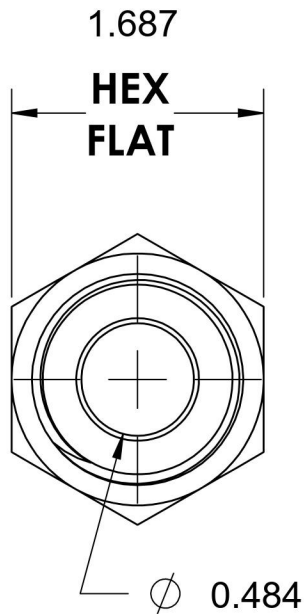

# 2404-10-20

Steel, SAE J514 37° Flare Male Connector, 5/8" Male JIC x 1-1/4" Male NPTF 30°

6701 Cochran Road  
Solon, Ohio 44139  
Phone: (440) 248-1880  
Toll Free: 1-888-331-1523

**Temperature Rating**