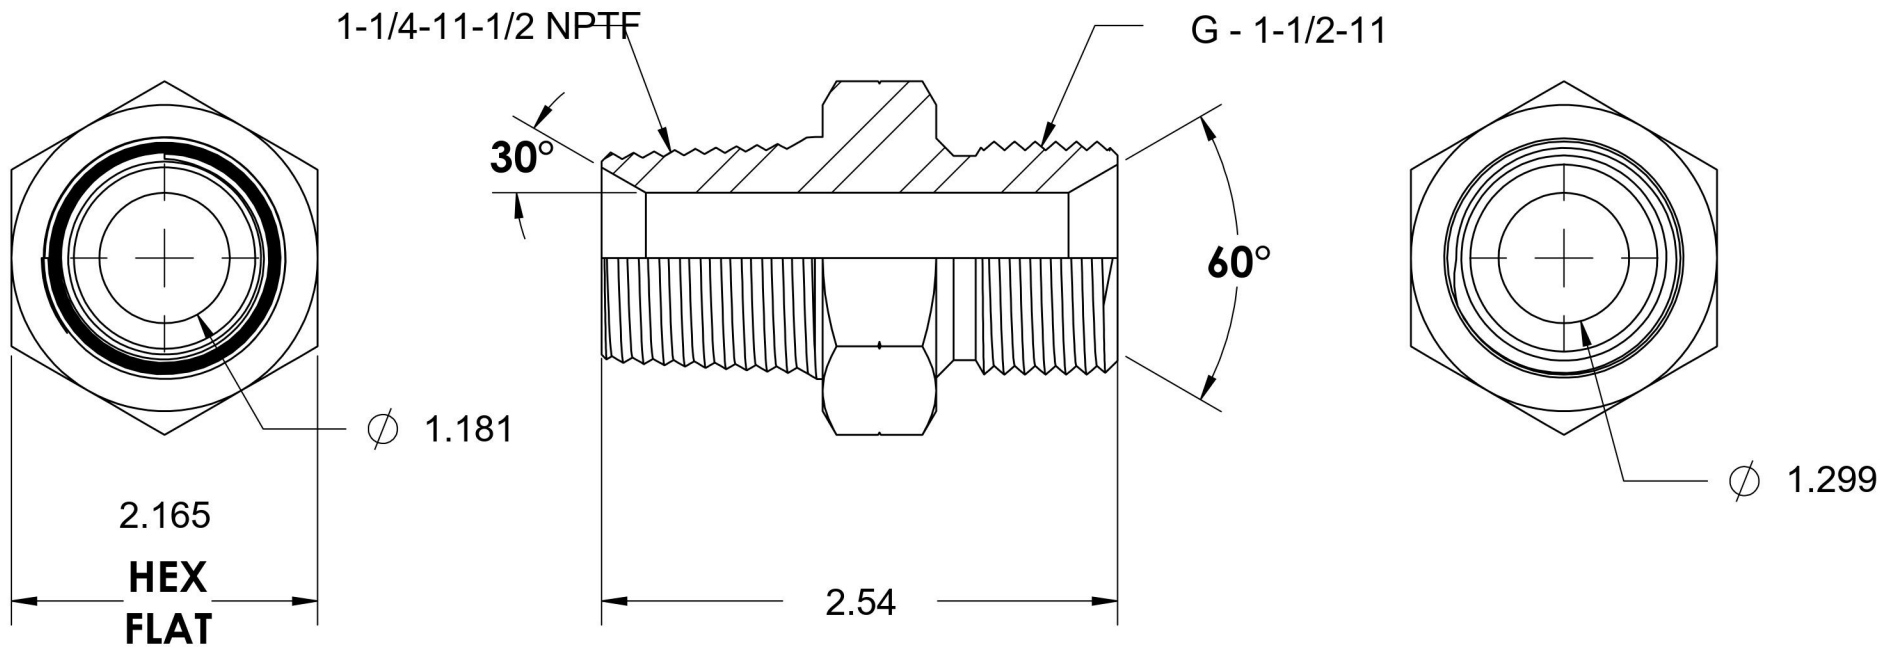

# 7032-20-24-SS

Stainless Steel, SAE J476 Pipe Male BSPP Port/Line Adapter, 1-1/4" Male NPTF 30° x 1-1/2-11 Male BSPP 60° Line/Port

6701 Cochran Road  
Solon, Ohio 44139  
Phone: (440) 248-1880  
Toll Free: 1-888-331-1523

<b>Temperature Rating</b> -425°F to 1200°F	<b>Material</b> 316/316L Stainless Steel	<b>Industry Standards</b> SAE J476, ISO 1179	<b>Series</b> 7032-SS
<b>Pressure Rating</b> 1500 psi	<b>Finish</b> Passivated		<b>Series Description</b> SAE J476 Pipe Male BSPP Port/Line Adapter