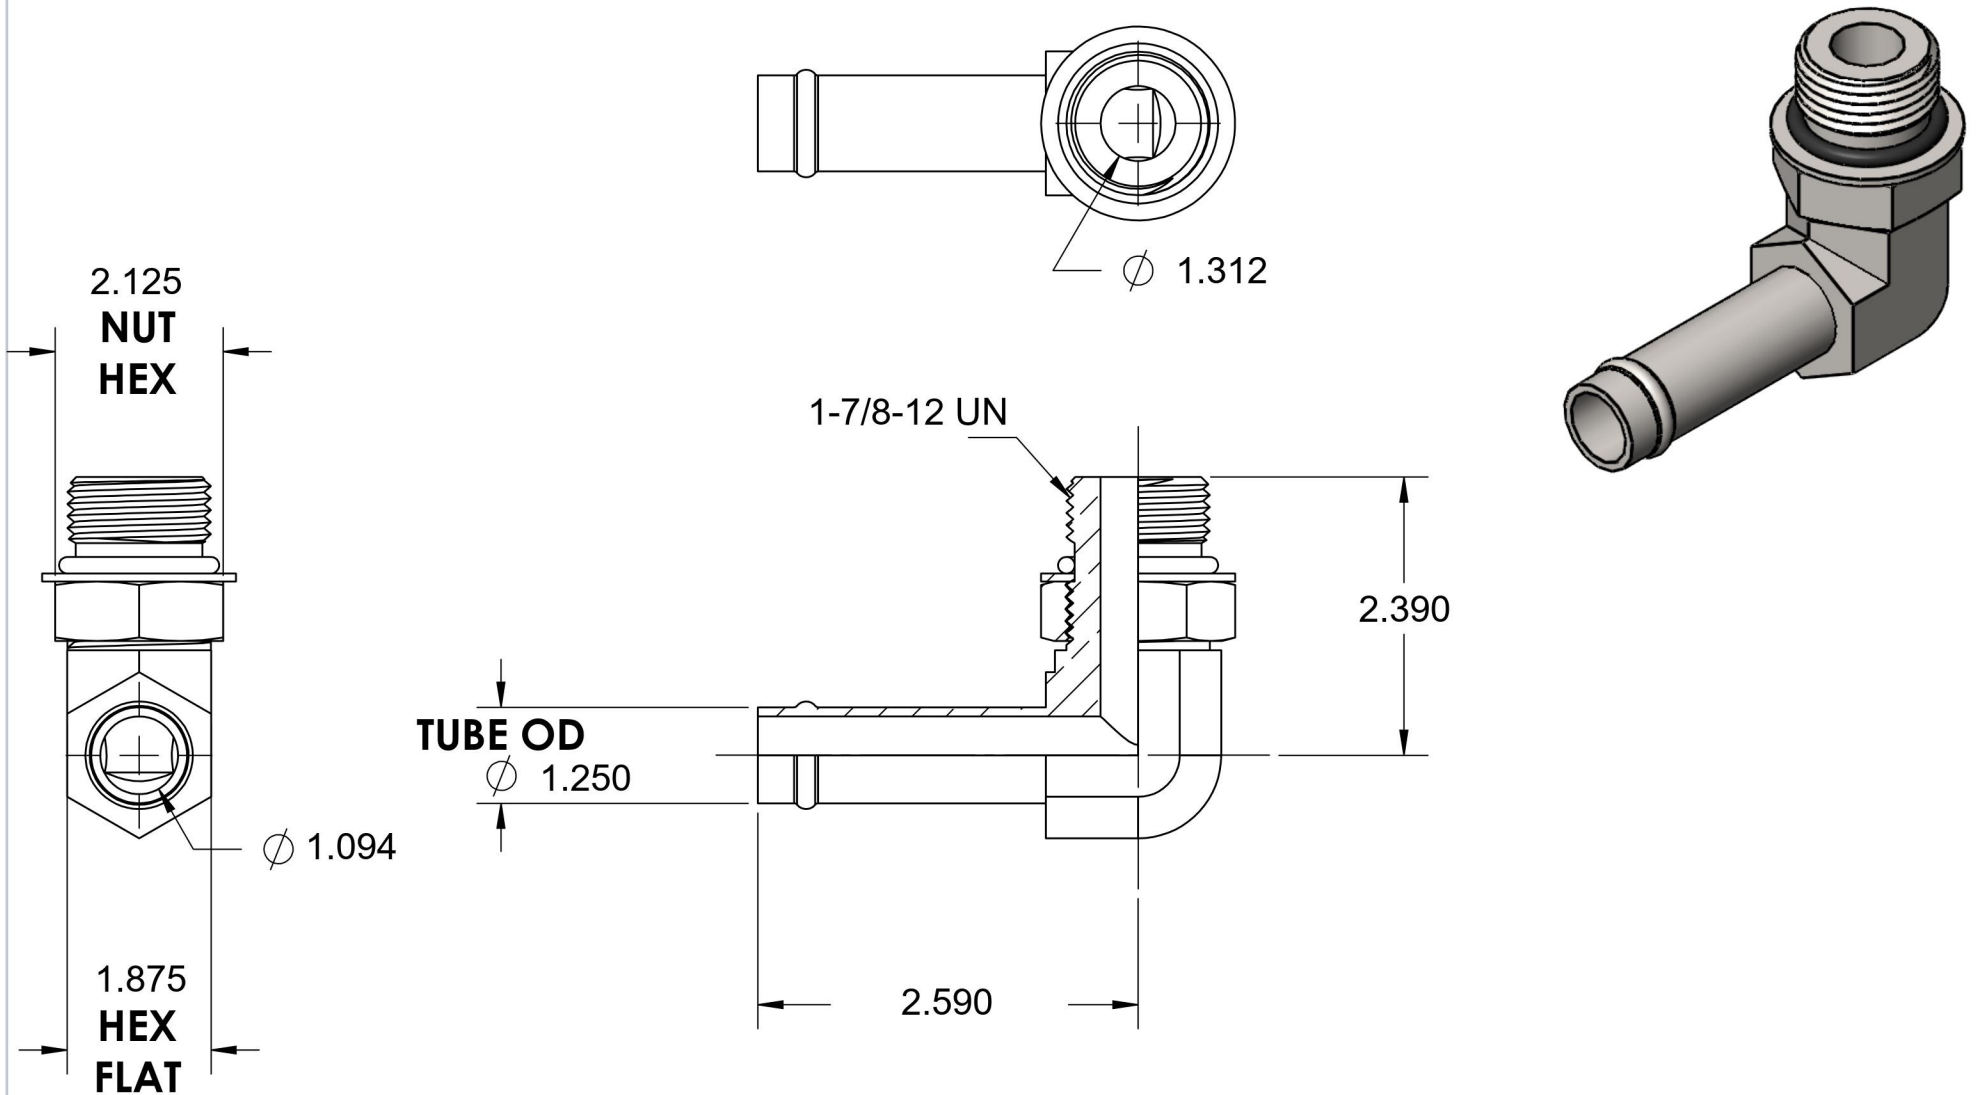

# 4601-20-24-NWO-FG

Steel, SAE J1231 Hose Bead 90° Adjustable Port Elbow, 1-1/4" Beaded Hose Barb x 1-7/8-12 Male Adjustable ORB

6701 Cochran Road  
Solon, Ohio 44139  
Phone: (440) 248-1880  
Toll Free: 1-888-331-1523

**Temperature Rating**

-40°F to 250°F

**Pressure Rating**

150 psi

**Material**

C1045 Steel

**Finish**

Trivalent Zinc

**Industry Standards**

SAE J1231-2, SAE J1926-3  
SAE J515, ASTM B633

**Series**

4601-NWO-FG

**Series Description**

SAE J1231 Hose Bead  
90° Adjustable Port Elbow