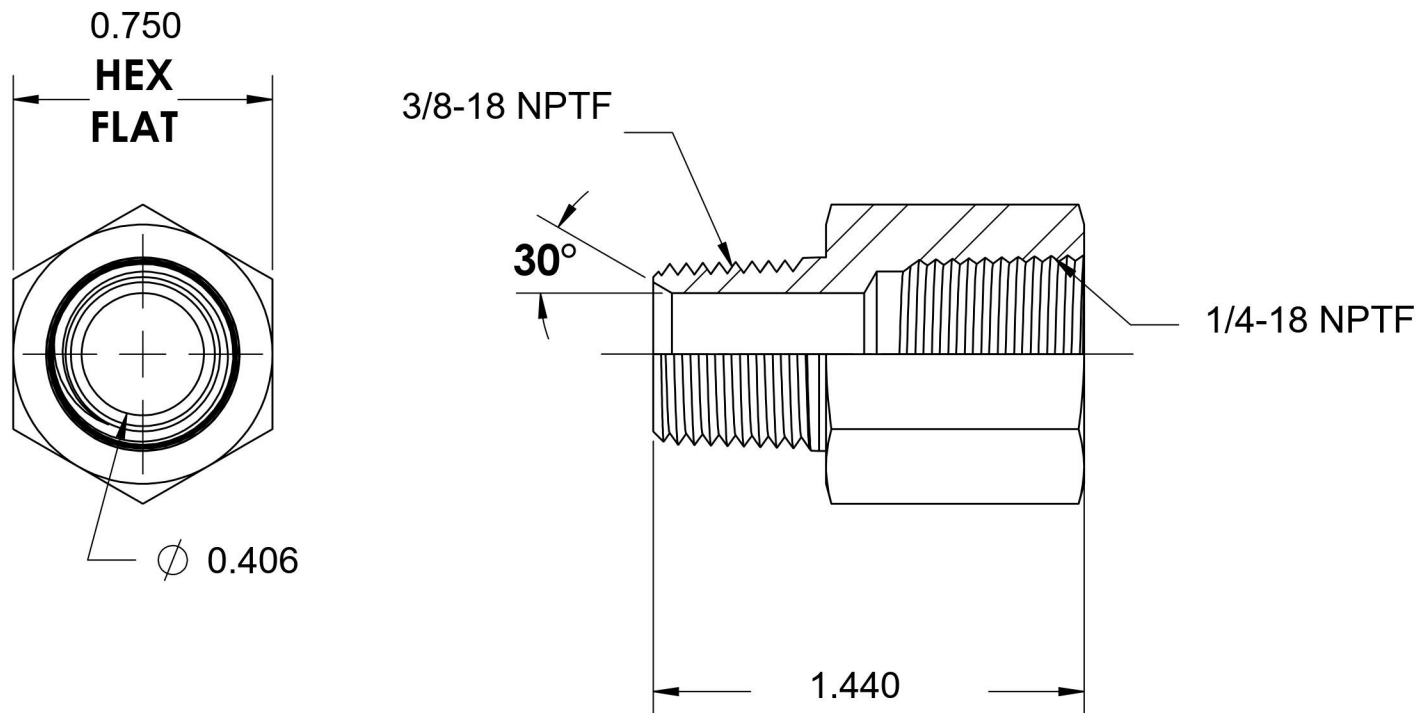

5405-06-04-SS

Stainless Steel, SAE J514 Pipe Expander, 3/8" Male NPTF 30° x 1/4" Female NPTF

6701 Cochran Road
Solon, Ohio 44139
Phone: (440) 248-1880
Toll Free: 1-888-331-1523

Temperature Rating -425°F to 1200°F	Material 316/316L Stainless Steel	Industry Standards SAE J514 , SAE J476	Series 5405-SS
Pressure Rating 6000 psi	Finish Passivated		Series Description SAE J514 Pipe Expander