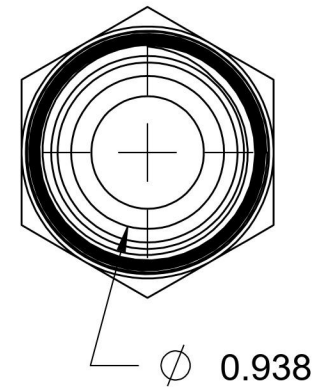

2404-12-16-B

Brass, SAE J514 37° Flare Male Connector, 3/4" Male JIC x 1" Male NPTF 30°

6701 Cochran Road
Solon, Ohio 44139
Phone: (440) 248-1880
Toll Free: 1-888-331-1523

Temperature Rating -325°F to 400°F	Material C360 Brass	Industry Standards SAE J514 , SAE J476	Series 2404-B
Pressure Rating 2000 psi	Finish Natural Finish		Series Description SAE J514 37° Flare Male Connector