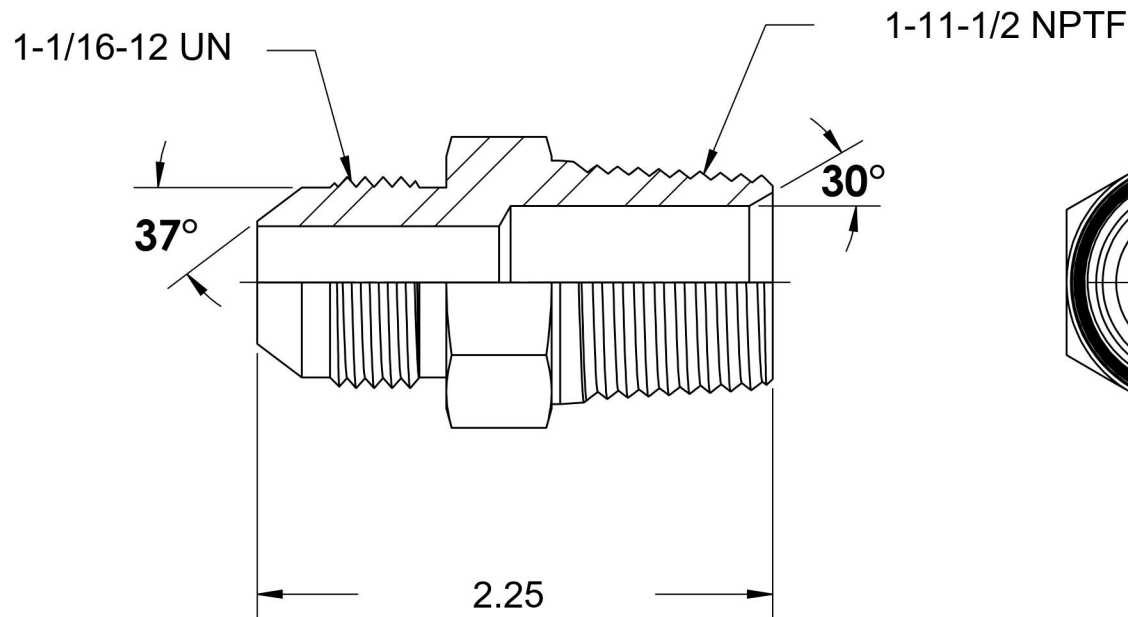

2404-12-16-B

Brass, SAE J514 37° Flare Male Connector, 3/4" Male JIC x 1" Male NPTF 30°

6701 Cochran Road
Solon, Ohio 44139
Phone: (440) 248-1880
Toll Free: 1-888-331-1523

Temperature Rating -325°F to 400°F	Material C360 Brass	Industry Standards SAE J514 , SAE J476	Series 2404-B
Pressure Rating 2000 psi	Finish Natural Finish		Series Description SAE J514 37° Flare Male Connector