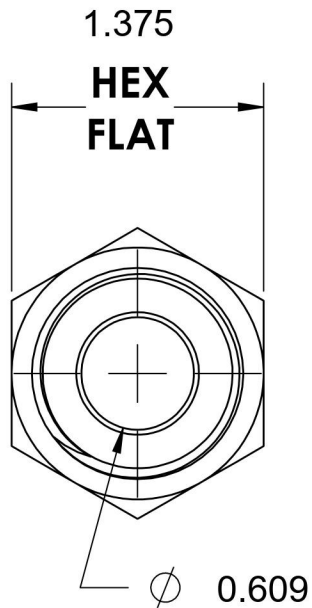

2404-12-16-B

Brass, SAE J514 37° Flare Male Connector, 3/4" Male JIC x 1" Male NPTF 30°

6701 Cochran Road
Solon, Ohio 44139
Phone: (440) 248-1880
Toll Free: 1-888-331-1523

Temperature Rating -325°F to 400°F	Material C360 Brass	Industry Standards SAE J514 , SAE J476	Series 2404-B
Pressure Rating 2000 psi	Finish Natural Finish		Series Description SAE J514 37° Flare Male Connector