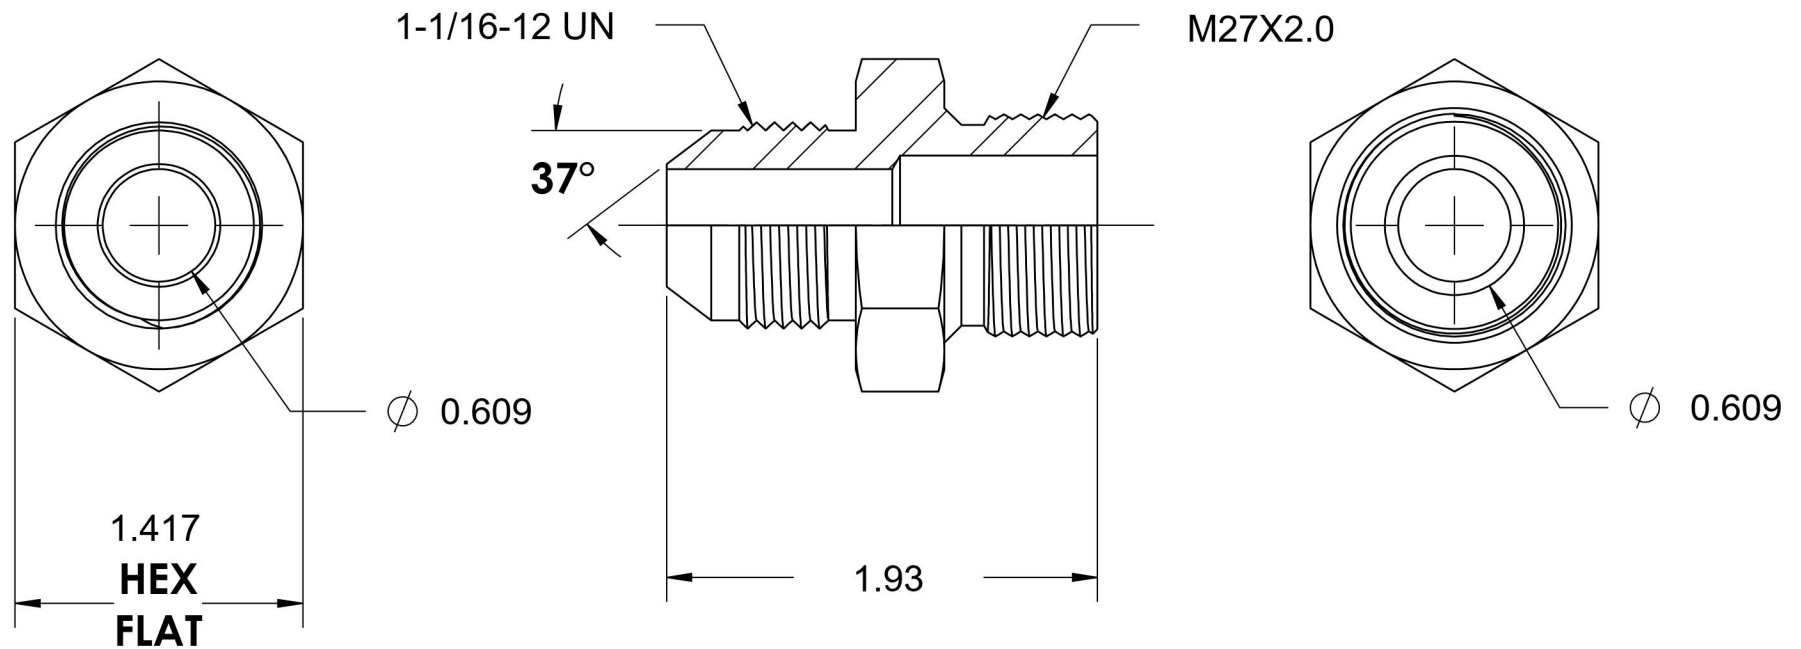

7005-12-27-SS

Stainless Steel, SAE J514 37° Flare Male Metric Port/Line Connector, 3/4" Male JIC x M27X2.0 Male Metric 60° Line/Port

6701 Cochran Road
Solon, Ohio 44139
Phone: (440) 248-1880
Toll Free: 1-888-331-1523

Temperature Rating -425°F to 1200°F	Material 316/316L Stainless Steel	Industry Standards SAE J514, ISO 9974	Series 7005-SS
Pressure Rating 5000 psi	Finish Passivated		Series Description SAE J514 37° Flare Male Metric Port/Line Connector