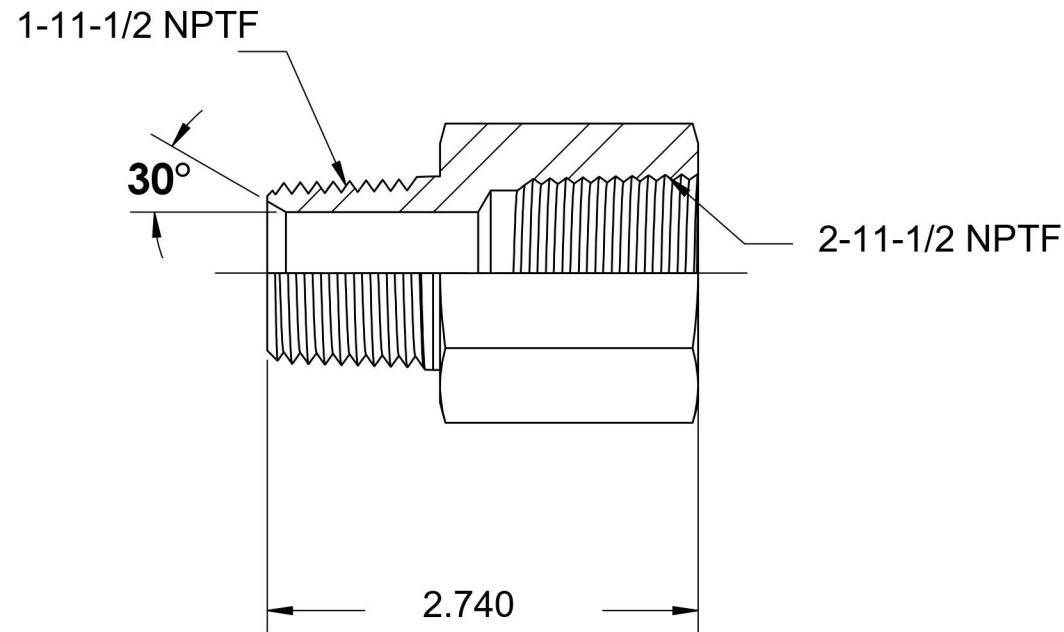

5405-16-32-SS

Stainless Steel, SAE J514 Pipe Expander, 1" Male NPTF 30° x 2" Female NPTF

6701 Cochran Road
Solon, Ohio 44139
Phone: (440) 248-1880
Toll Free: 1-888-331-1523

Temperature Rating	Material	Industry Standards	Series
-425°F to 1200°F	316/316L Stainless Steel	SAE J514 , SAE J476	5405-SS
Pressure Rating	Finish		Series Description
2400 psi	Passivated		SAE J514 Pipe Expander