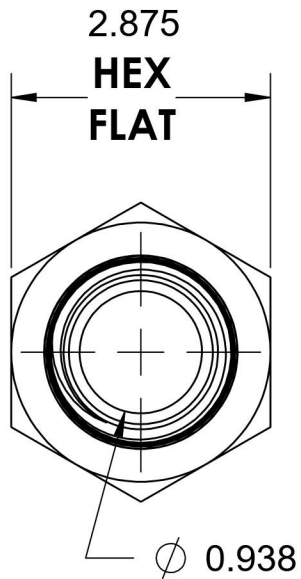

5405-16-32-SS

Stainless Steel, SAE J514 Pipe Expander, 1" Male NPTF 30° x 2" Female NPTF

6701 Cochran Road
Solon, Ohio 44139
Phone: (440) 248-1880
Toll Free: 1-888-331-1523

Temperature Rating	Material	Industry Standards	Series
-425°F to 1200°F	316/316L Stainless Steel	SAE J514 , SAE J476	5405-SS
Pressure Rating	Finish		Series Description
2400 psi	Passivated		SAE J514 Pipe Expander