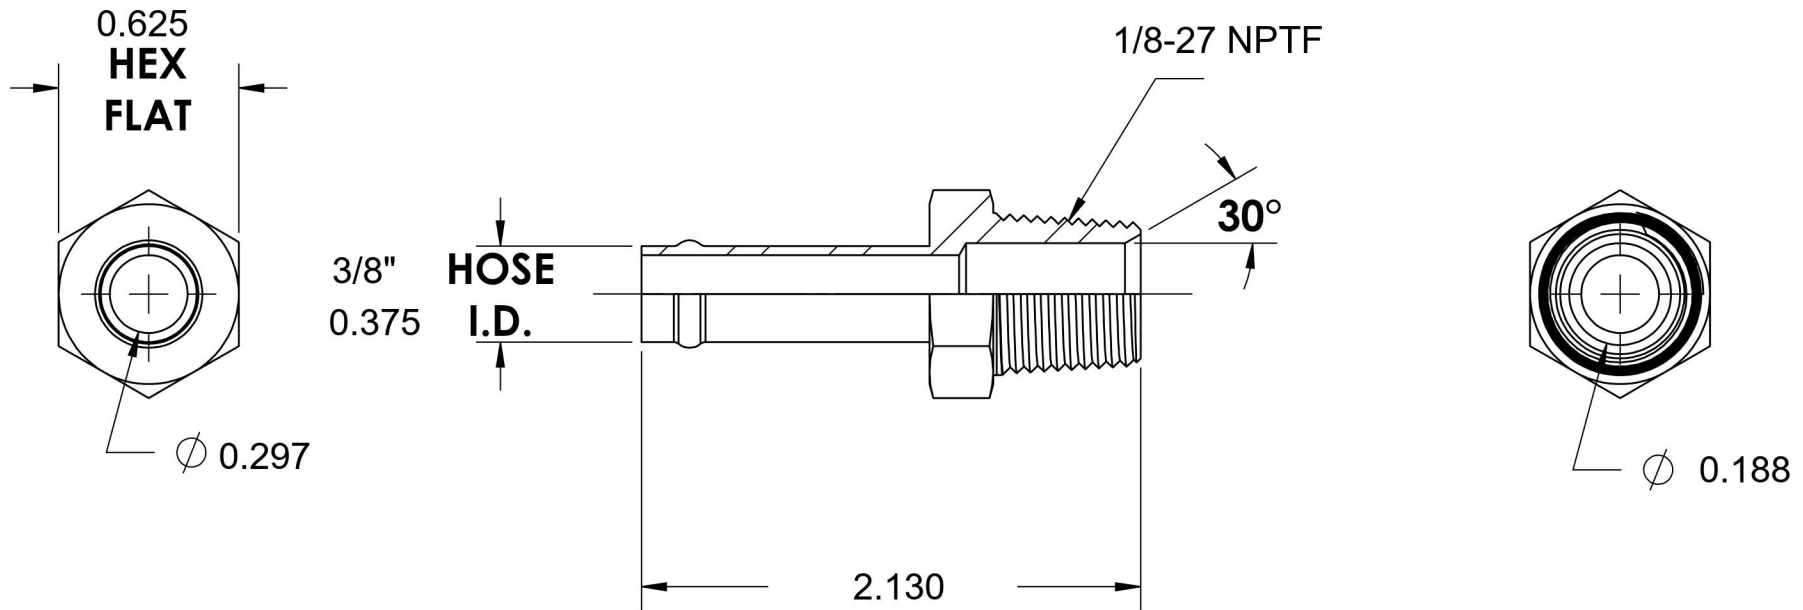

4404-06-02

Steel, SAE J1231 Hose Bead Male Connector, 3/8" Beaded Hose Barb x 1/8" Male NPTF 30°

6701 Cochran Road
Solon, Ohio 44139
Phone: (440) 248-1880
Toll Free: 1-888-331-1523

Temperature Rating

-65°F to 500°F

Series

4404

Series Description

SAE J1231 Hose Bead Male Connector