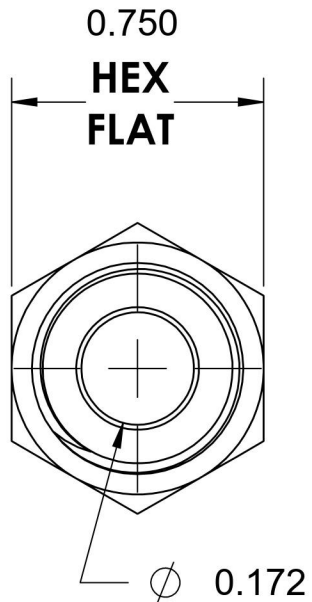

# 2404-04-06-SS

Stainless Steel, SAE J514 37° Flare Male Connector, 1/4" Male JIC x 3/8" Male NPTF 30°

6701 Cochran Road  
Solon, Ohio 44139  
Phone: (440) 248-1880  
Toll Free: 1-888-331-1523

<b>Temperature Rating</b>	<b>Material</b>	<b>Industry Standards</b> SAE J514 , SAE J476	<b>Series</b>
-425°F to 1200°F	316/316L Stainless Steel		2404-SS
<b>Pressure Rating</b>	<b>Finish</b>		<b>Series Description</b>
6000 psi	Passivated		SAE J514 37° Flare Male Connector