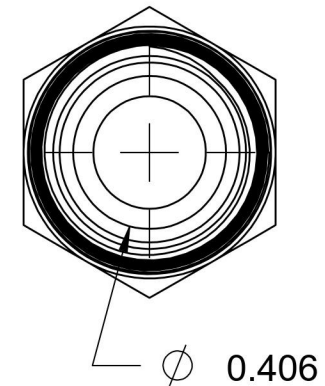

# 2404-04-06-SS

Stainless Steel, SAE J514 37° Flare Male Connector, 1/4" Male JIC x 3/8" Male NPTF 30°

6701 Cochran Road  
Solon, Ohio 44139  
Phone: (440) 248-1880  
Toll Free: 1-888-331-1523

<b>Temperature Rating</b>	<b>Material</b>	<b>Industry Standards</b> SAE J514 , SAE J476	<b>Series</b>
-425°F to 1200°F	316/316L Stainless Steel		2404-SS
<b>Pressure Rating</b>	<b>Finish</b>		<b>Series Description</b>
6000 psi	Passivated		SAE J514 37° Flare Male Connector