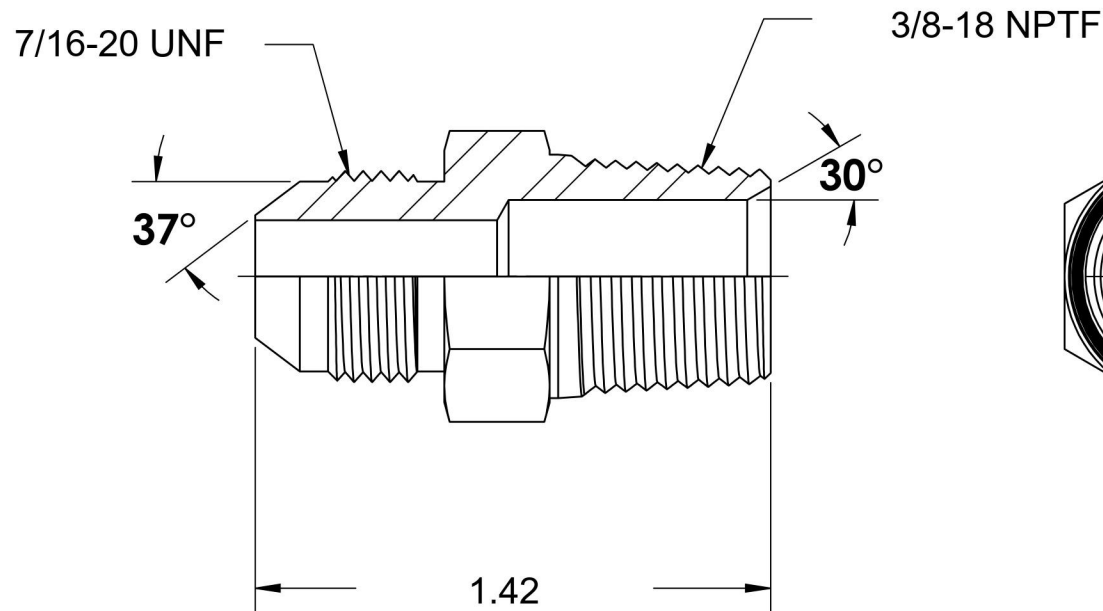

# 2404-04-06-SS

Stainless Steel, SAE J514 37° Flare Male Connector, 1/4" Male JIC x 3/8" Male NPTF 30°

6701 Cochran Road  
Solon, Ohio 44139  
Phone: (440) 248-1880  
Toll Free: 1-888-331-1523

<b>Temperature Rating</b>	<b>Material</b>	<b>Industry Standards</b> SAE J514 , SAE J476	<b>Series</b>
-425°F to 1200°F	316/316L Stainless Steel		2404-SS
<b>Pressure Rating</b>	<b>Finish</b>		<b>Series Description</b>
6000 psi	Passivated		SAE J514 37° Flare Male Connector