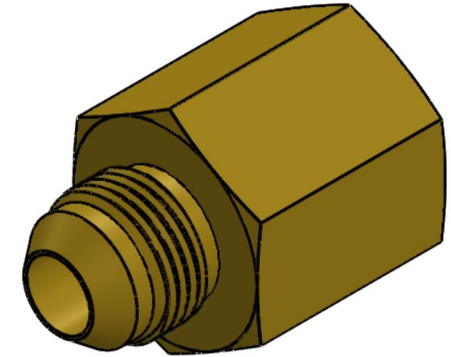

# 2405-06-06-B

Brass, SAE J514 Flared Tube Female Connector, 3/8" Male JIC x 3/8" Female NPTF

6701 Cochran Road  
Solon, Ohio 44139  
Phone: (440) 248-1880  
Toll Free: 1-888-331-1523

#### Material

C360 Brass