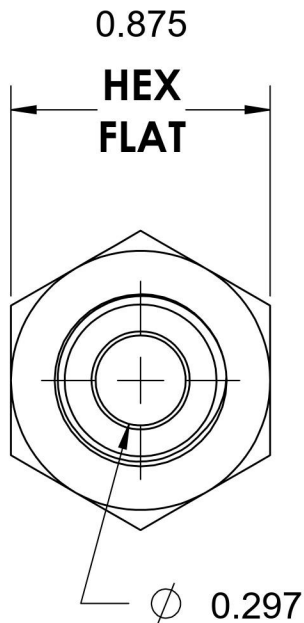

# 2405-06-06-B

Brass, SAE J514 Flared Tube Female Connector, 3/8" Male JIC x 3/8" Female NPTF

6701 Cochran Road  
Solon, Ohio 44139  
Phone: (440) 248-1880  
Toll Free: 1-888-331-1523