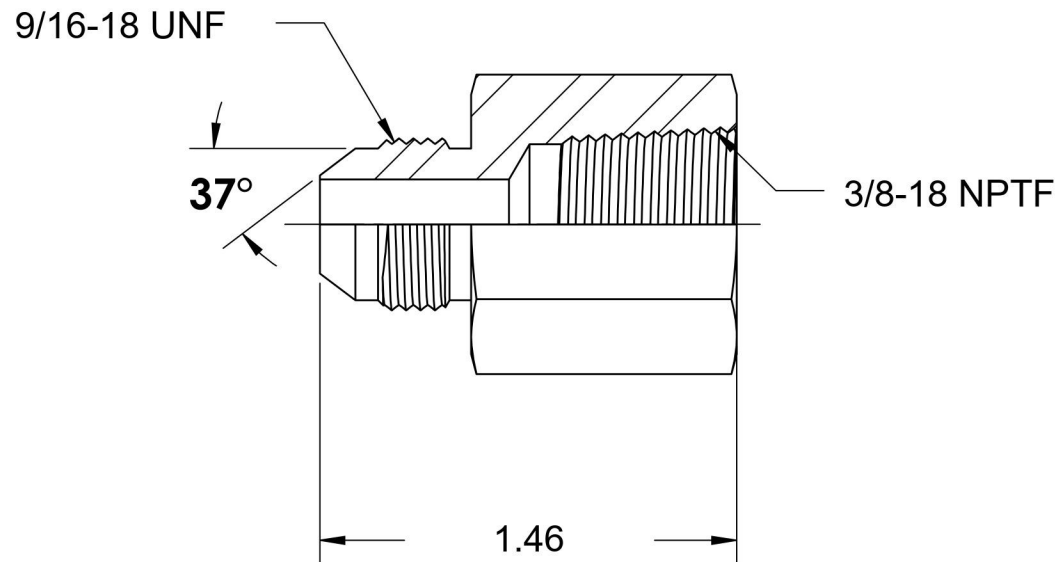

# 2405-06-06-B

Brass, SAE J514 Flared Tube Female Connector, 3/8" Male JIC x 3/8" Female NPTF

6701 Cochran Road  
Solon, Ohio 44139  
Phone: (440) 248-1880  
Toll Free: 1-888-331-1523