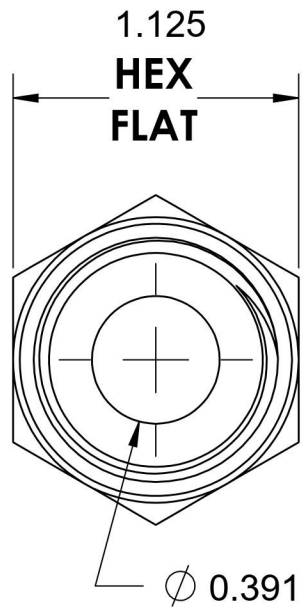

6405-08-08-O

Steel, SAE J1926 O-Ring Boss Female Adapter, 3/4-16 Male ORB x 1/2" Female NPTF

3/4-16 UNF

6701 Cochran Road
Solon, Ohio 44139
Phone: (440) 248-1880
Toll Free: 1-888-331-1523

Temperature Rating -40°F to 250°F	Material C1045 / 12L14 Steel	Industry Standards SAE J1926-3, SAE J476 SAE J515, ASTM B633	Series 6405-O
Pressure Rating 5000 psi	Finish Trivalent Zinc		Series Description SAE J1926 O-Ring Boss Female Adapter