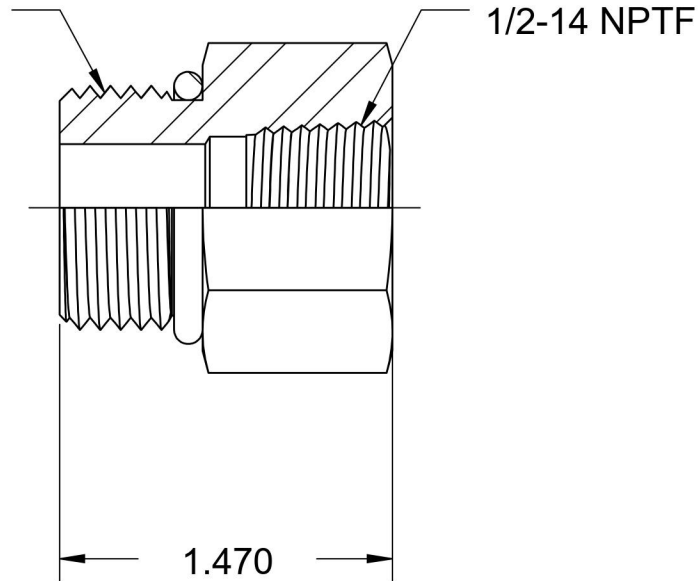

6405-08-08-O

Steel, SAE J1926 O-Ring Boss Female Adapter, 3/4-16 Male ORB x 1/2" Female NPTF

3/4-16 UNF

6701 Cochran Road
Solon, Ohio 44139
Phone: (440) 248-1880
Toll Free: 1-888-331-1523

Temperature Rating -40°F to 250°F	Material C1045 / 12L14 Steel	Industry Standards SAE J1926-3, SAE J476 SAE J515, ASTM B633	Series 6405-O
Pressure Rating 5000 psi	Finish Trivalent Zinc		Series Description SAE J1926 O-Ring Boss Female Adapter