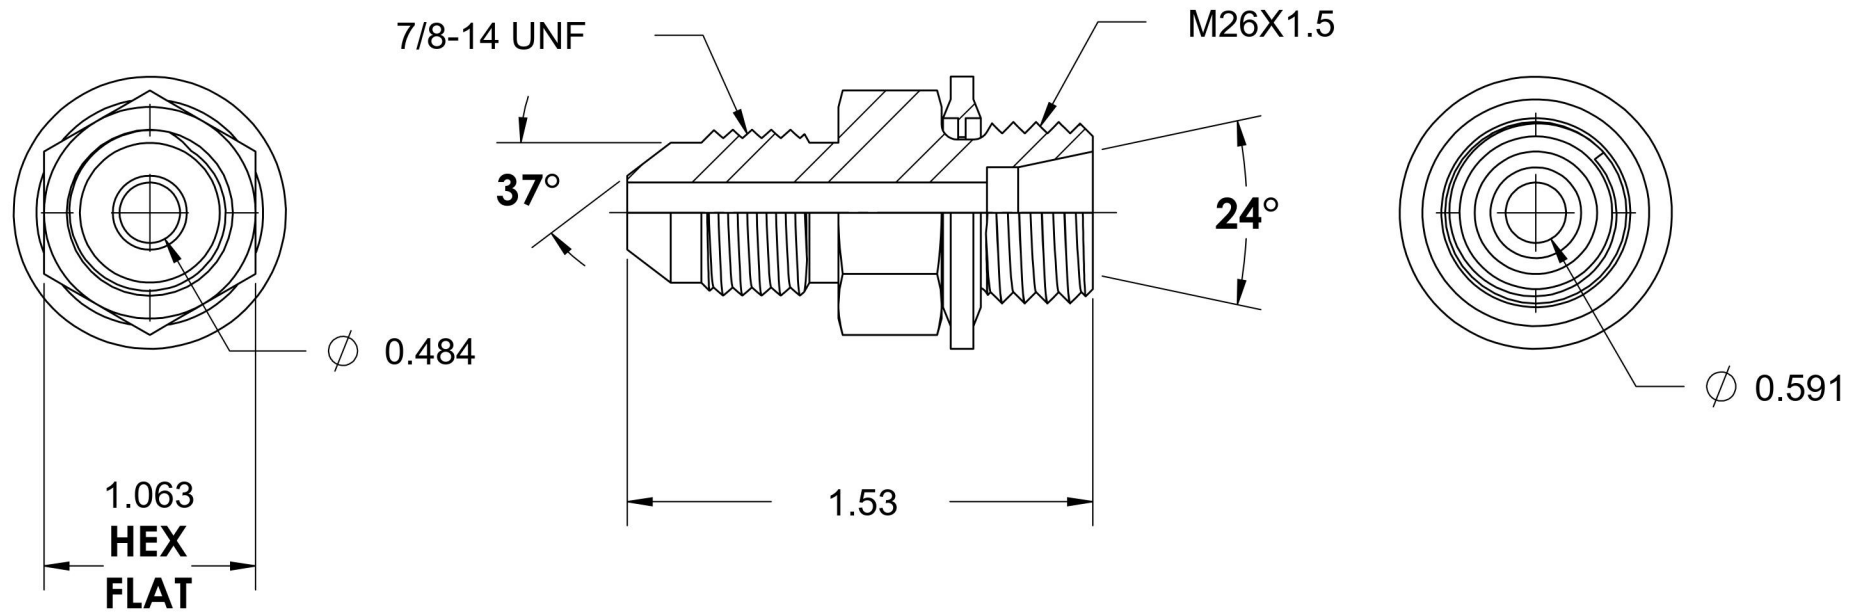

7005-10-L18-26-BS

Steel, SAE J514 37° Flare DIN 2353 (Light) Tube Adapter Bonded Seal, 5/8" Male JIC x M26X1.5 Male DIN Line/Tube/Port

6701 Cochran Road
Solon, Ohio 44139
Phone: (440) 248-1880
Toll Free: 1-888-331-1523

Temperature Rating	Material	Industry Standards	Series
-40°F to 250°F	C1045 / 12L14 Steel	SAE J514, ISO 8434-1	7005-DIN LIGHT-BS
Pressure Rating	Finish	ISO 9974, ASTM B633	Series Description
5000 psi	Trivalent Zinc		SAE J514 37° Flare DIN 2353 (Light) Tube Adapter Bonded Seal Assembled