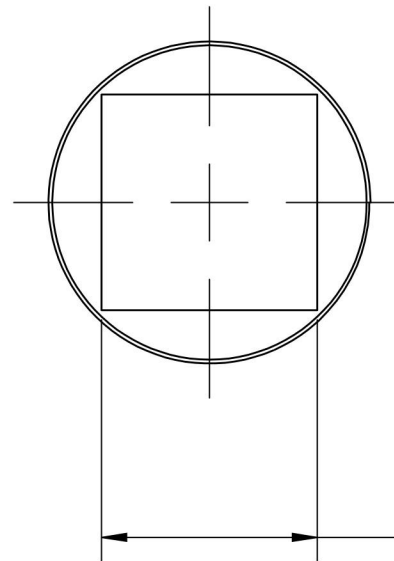

# 5406-SHP-06

Steel, SAE J531 Pipe Square Head Plug, 3/8" Male NPTF

3/8-18 NPTF

0.437  
**HEX**

6701 Cochran Road  
Solon, Ohio 44139  
Phone: (440) 248-1880  
Toll Free: 1-888-331-1523

**Temperature Rating**