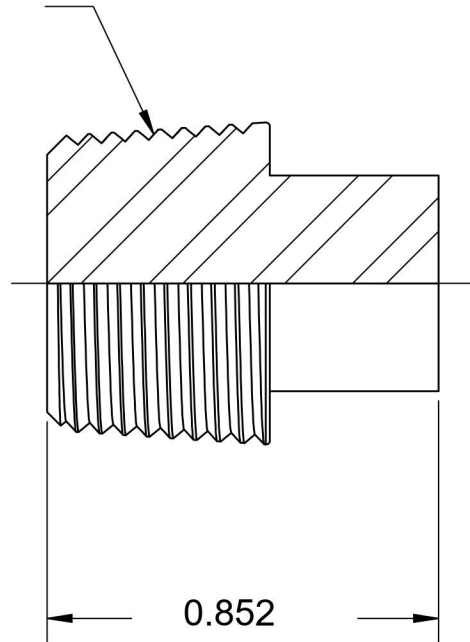

# 5406-SHP-06

Steel, SAE J531 Pipe Square Head Plug, 3/8" Male NPTF

3/8-18 NPTF

0.437  
**HEX**

6701 Cochran Road  
Solon, Ohio 44139  
Phone: (440) 248-1880  
Toll Free: 1-888-331-1523

**Temperature Rating**

-65°F to 500°F

**Pressure Rating**

6000psi

**Material**

C1045 / 12L14 Steel

**Finish**

Trivalent Zinc

**Industry Standards**

SAE J531, SAE J476  
ASTM B633

**Series**

**5406-SHP**

**Series Description**

SAE J531 Pipe Square Head Plug