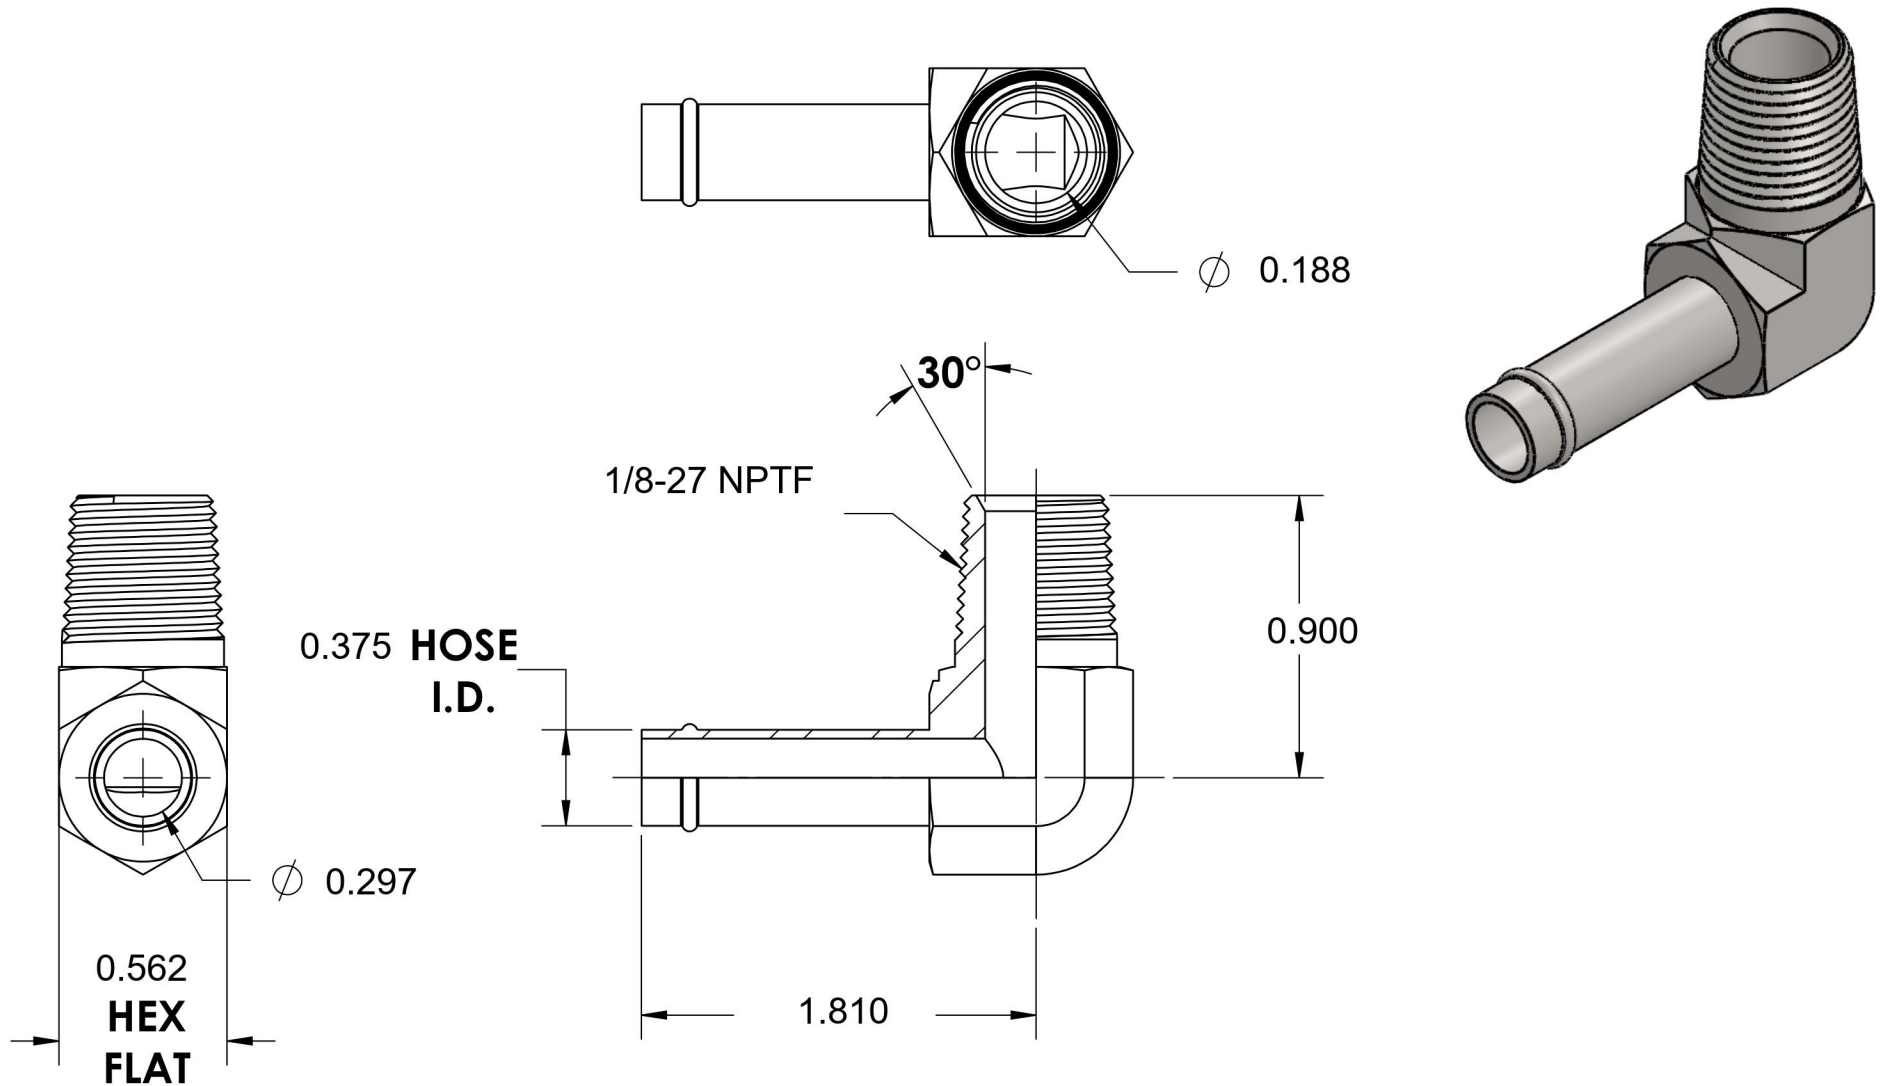

4501-06-02-FG

Steel, SAE J1231 Hose Bead 90° Male Elbow, 3/8" Beaded Hose Barb x 1/8" Male NPTF 30°

6701 Cochran Road
Solon, Ohio 44139
Phone: (440) 248-1880
Toll Free: 1-888-331-1523

Temperature Rating	Material	Industry Standards	Series
-65°F to 500°F	C1045 Steel	SAE J1231, SAE J476 ASTM B633	4501-FG
Pressure Rating	Finish		Series Description
150 psi	Trivalent Zinc		SAE J1231 Hose Bead 90° Male Elbow