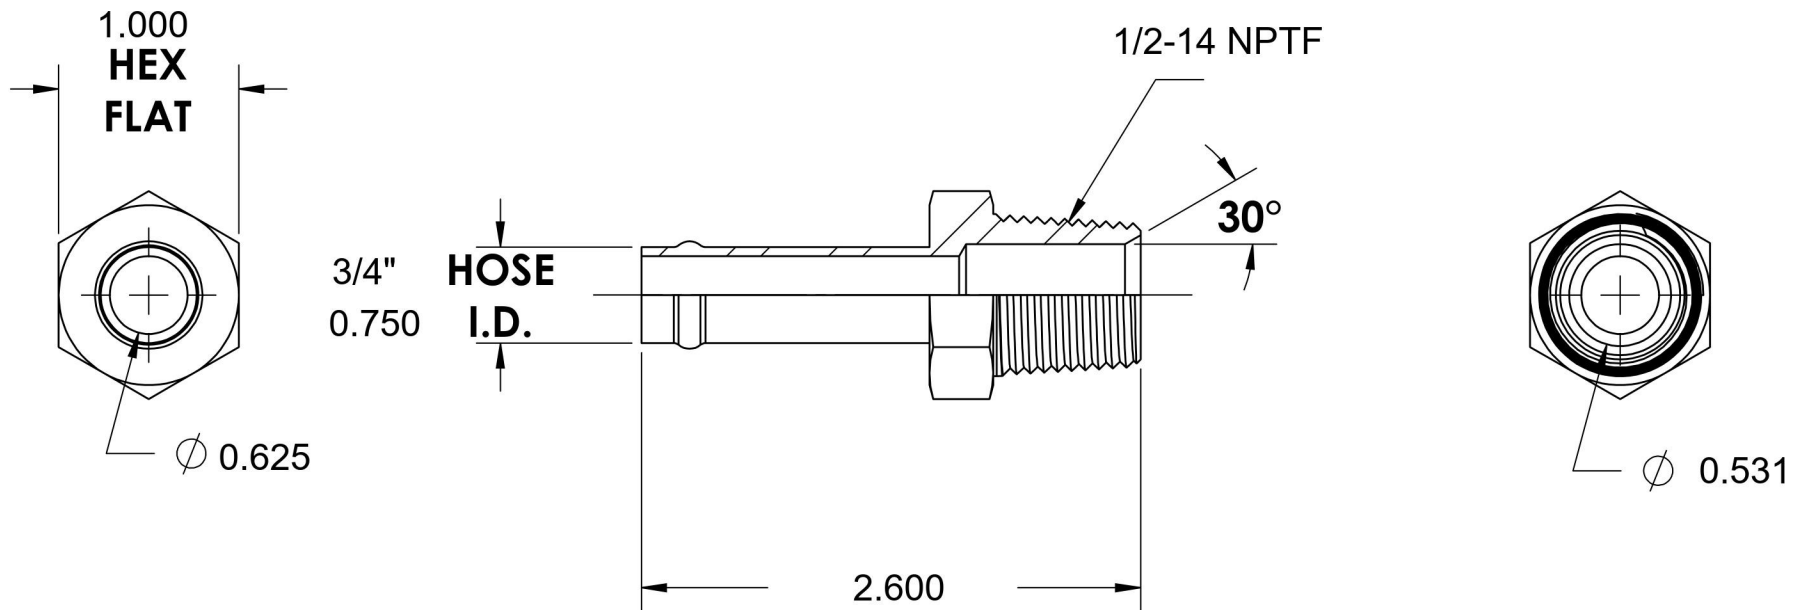

4404-12-08-SS

Stainless Steel, SAE J1231 Hose Bead Male Connector, 3/4" Beaded Hose Barb x 1/2" Male NPTF 30°

6701 Cochran Road
Solon, Ohio 44139
Phone: (440) 248-1880
Toll Free: 1-888-331-1523

Temperature Rating	Material	Industry Standards	Series
-425°F to 1200°F	316/316L Stainless Steel	SAE J1231, SAE J476	4404-SS
Pressure Rating	Finish		Series Description
150 psi	Passivated		SAE J1231 Hose Bead Male Connector