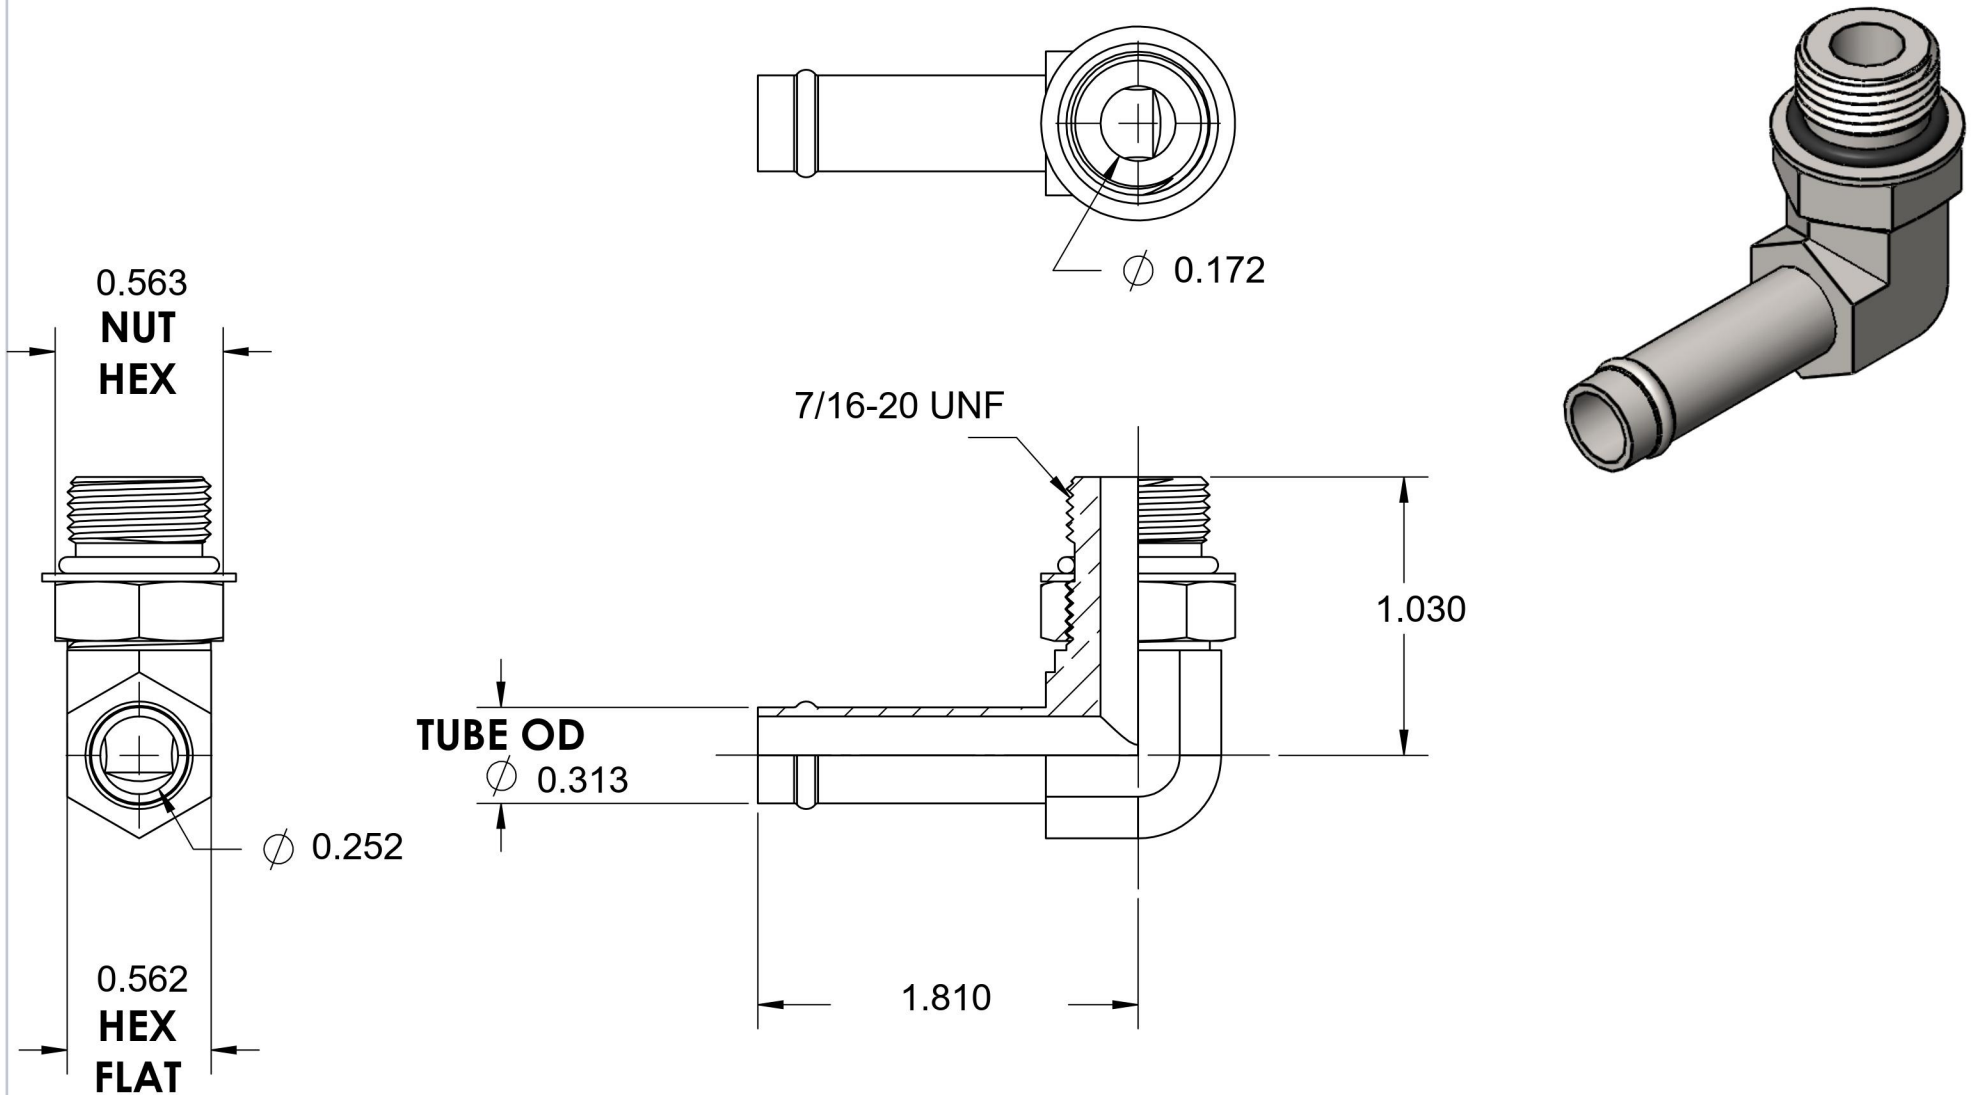

# 4601-05-04-NWO-SS

Stainless Steel, SAE J1231 Hose Bead 90° Adjustable Port Elbow, 5/16" Beaded Hose Barb x 7/16-20 Male Adjustable ORB

6701 Cochran Road  
Solon, Ohio 44139  
Phone: (440) 248-1880  
Toll Free: 1-888-331-1523

<b>Temperature Rating</b>	<b>Material</b>	<b>Industry Standards</b>	<b>Series</b>
-40°F to 250°F	316/316L Stainless Steel	SAE J1231-2, SAE J1926-3 SAE J515	4601-NWO-SS
<b>Pressure Rating</b>	<b>Finish</b>		<b>Series Description</b>
150 psi	Passivated		SAE J1231 Hose Bead 90° Adjustable Port Elbow