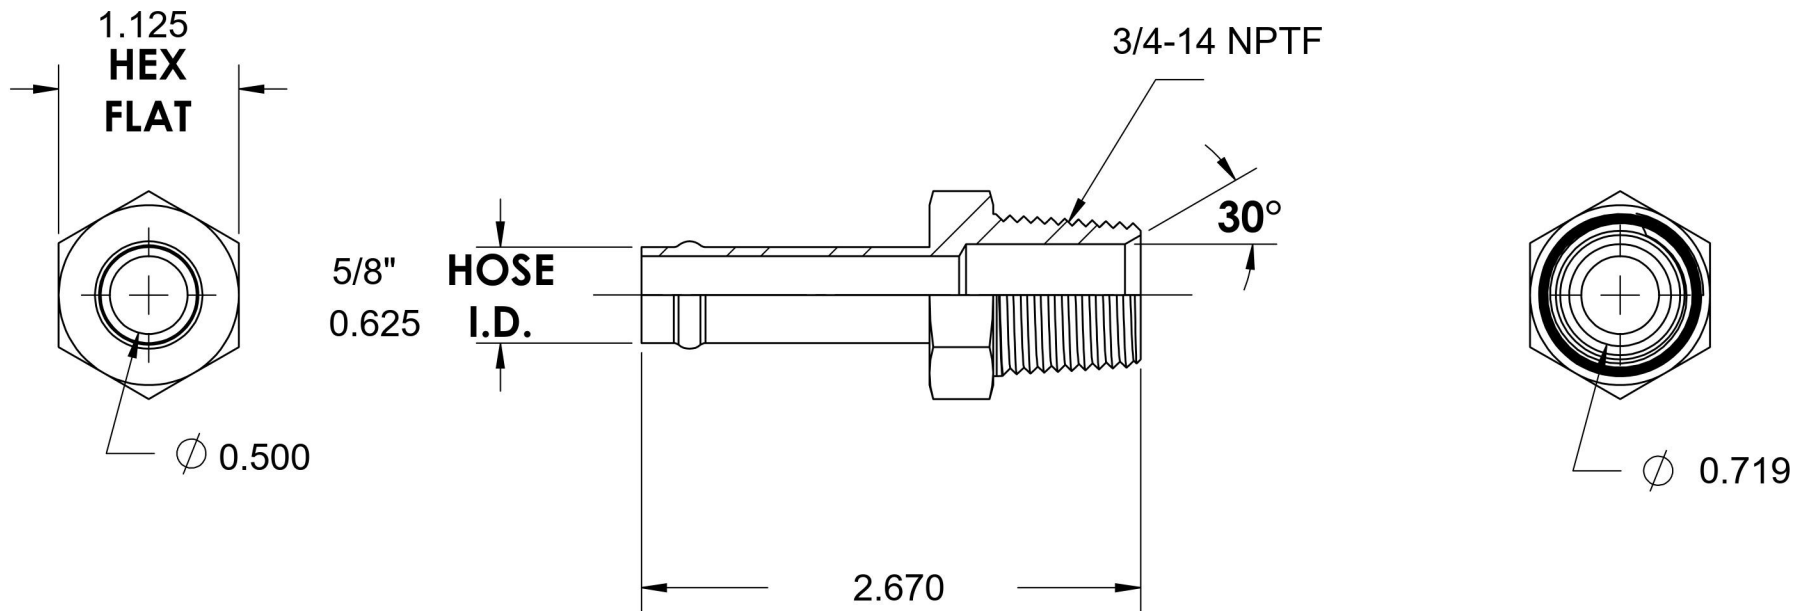

4404-10-12-SS

Stainless Steel, SAE J1231 Hose Bead Male Connector, 5/8" Beaded Hose Barb x 3/4" Male NPTF 30°

6701 Cochran Road
Solon, Ohio 44139
Phone: (440) 248-1880
Toll Free: 1-888-331-1523

Temperature Rating	Material	Industry Standards	Series
-425°F to 1200°F	316/316L Stainless Steel	SAE J1231, SAE J476	4404-SS
Pressure Rating	Finish		Series Description
150 psi	Passivated		SAE J1231 Hose Bead Male Connector